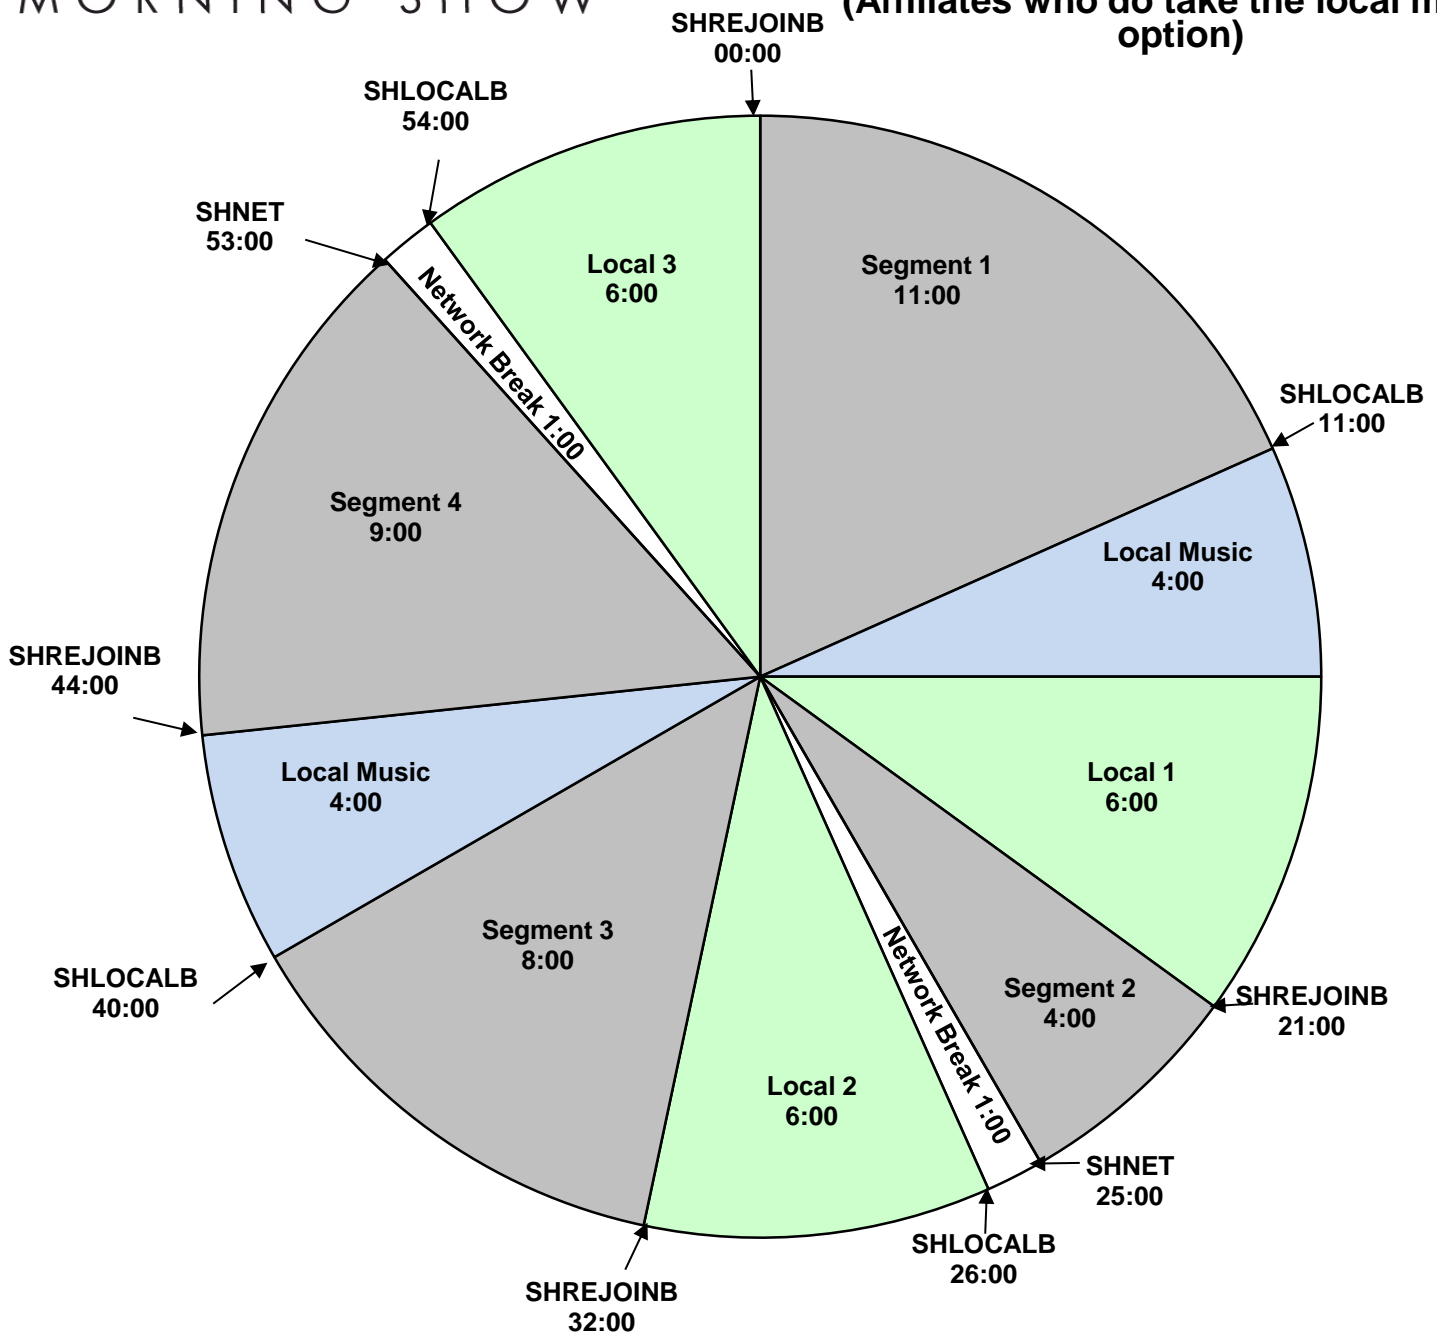

THE STEVE HARVEY MORNING SHOW

PROGRAM CLOCK
XDS Program: Steve Harvey
 Premiere XDS PRO4-P Satellite
 Effective Date: April 24, 2017
 Monday - Friday
 6:00am - 10:00am Eastern
 3:00am - 7:00am Pacific
Hour 1
 (Affiliates who do take the local music option)