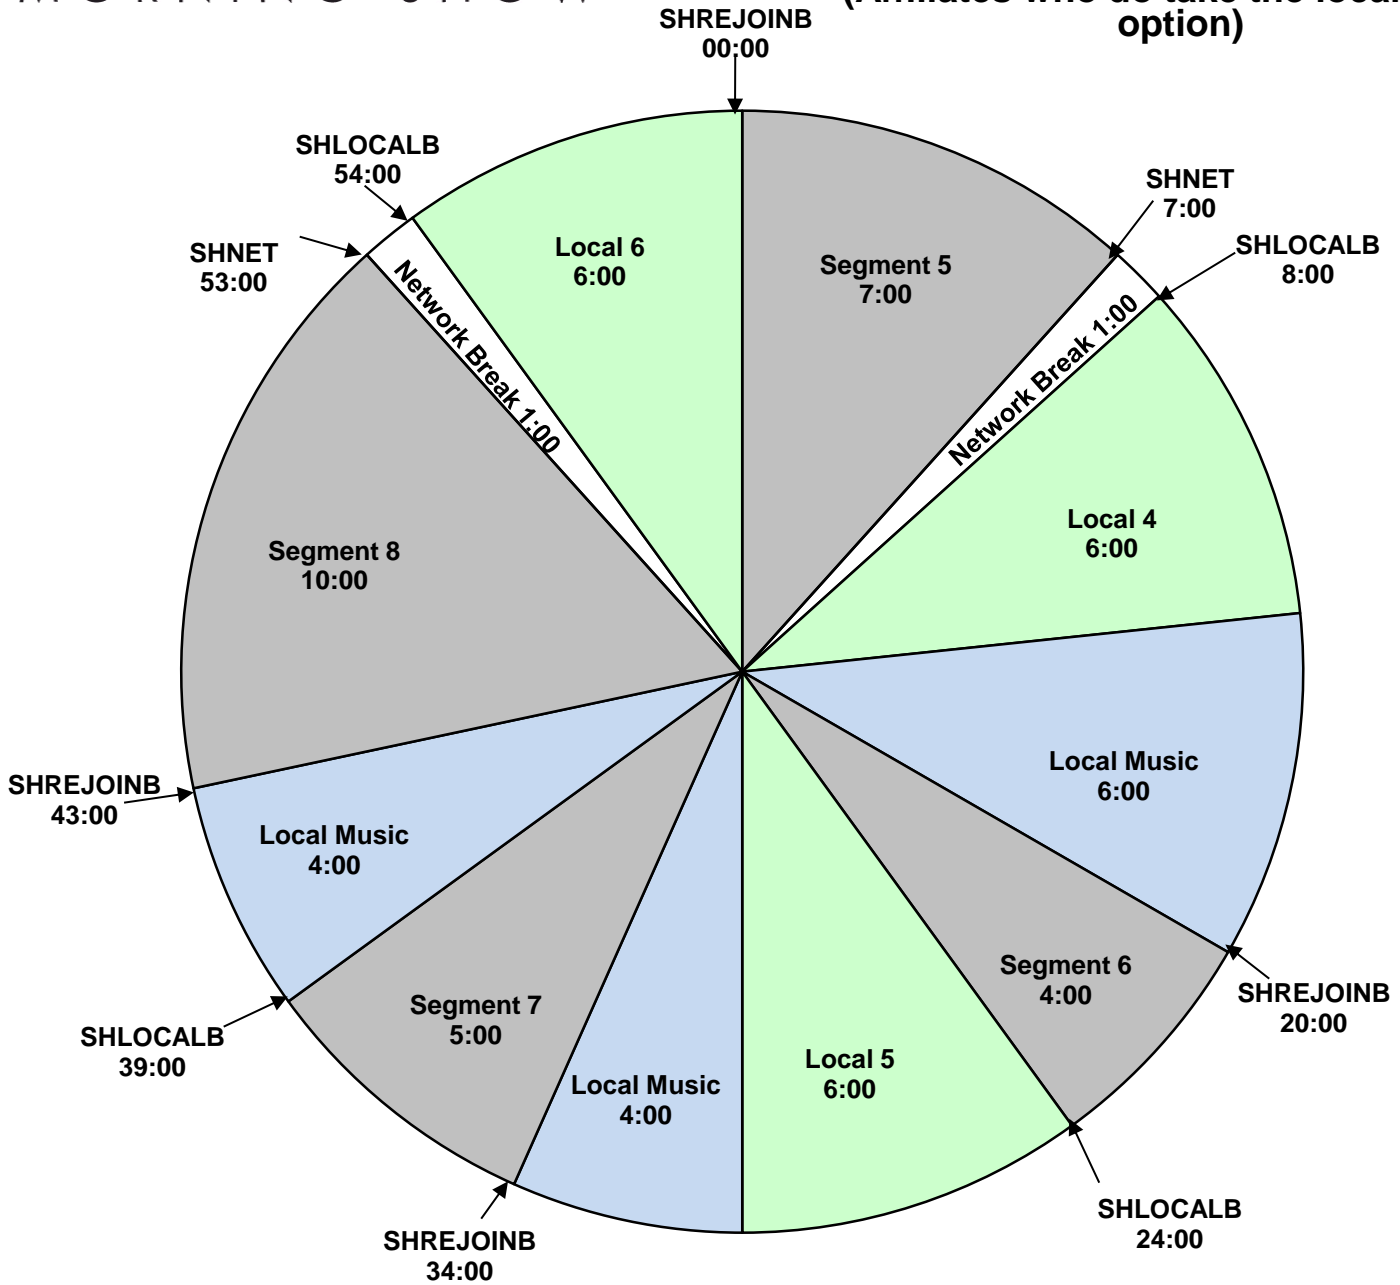

# THE STEVE HARVEY MORNING SHOW

**PROGRAM CLOCK**  
**XDS Program: Steve Harvey**  
 Premiere XDS PRO4-P Satellite  
 Effective Date: April 24, 2017  
 Monday - Friday  
 6:00am - 10:00am Eastern  
 3:00am - 7:00am Pacific  
 Hour 2  
 (Affiliates who do take the local music option)