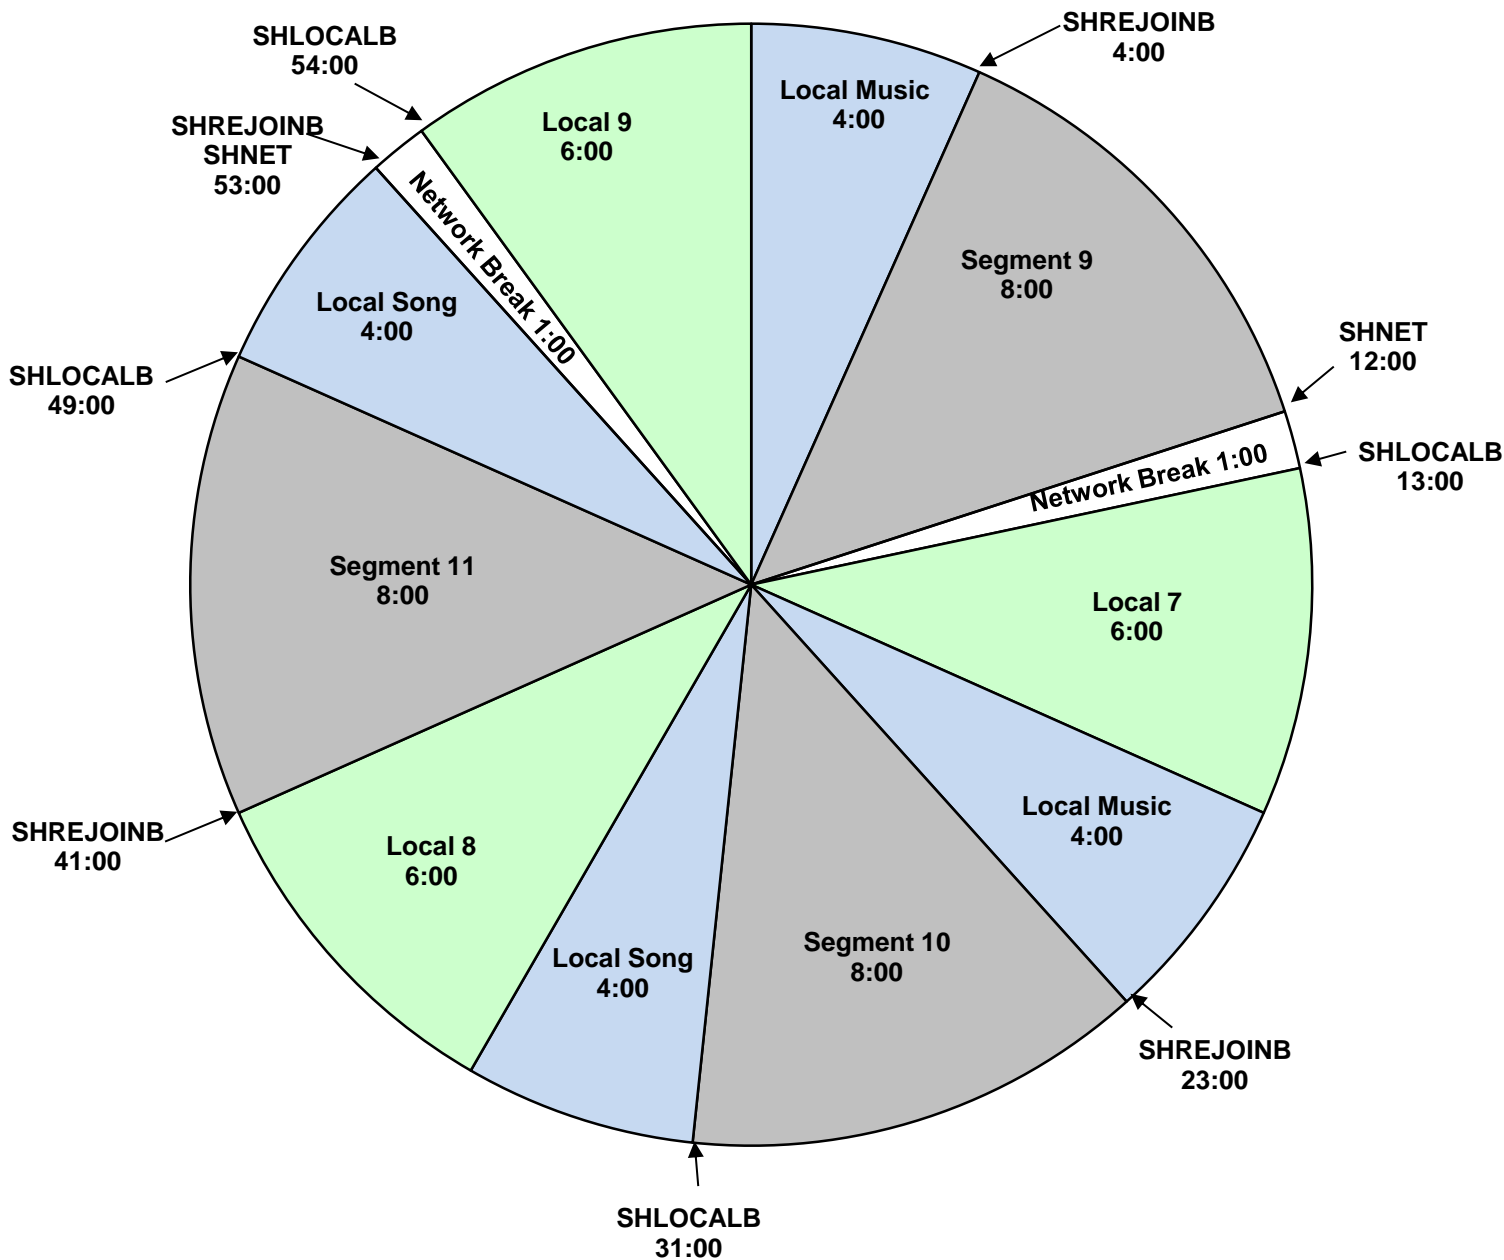

THE STEVE HARVEY
MORNING SHOW

PROGRAM CLOCK
XDS Program: Steve Harvey
 Premiere XDS PRO4-P Satellite
 Effective Date April 24, 2017
 Monday - Friday
 6:00am - 10:00am Eastern
 3:00am - 7:00am Pacific
 Hour 3
 (Affiliates who do take the local music option)