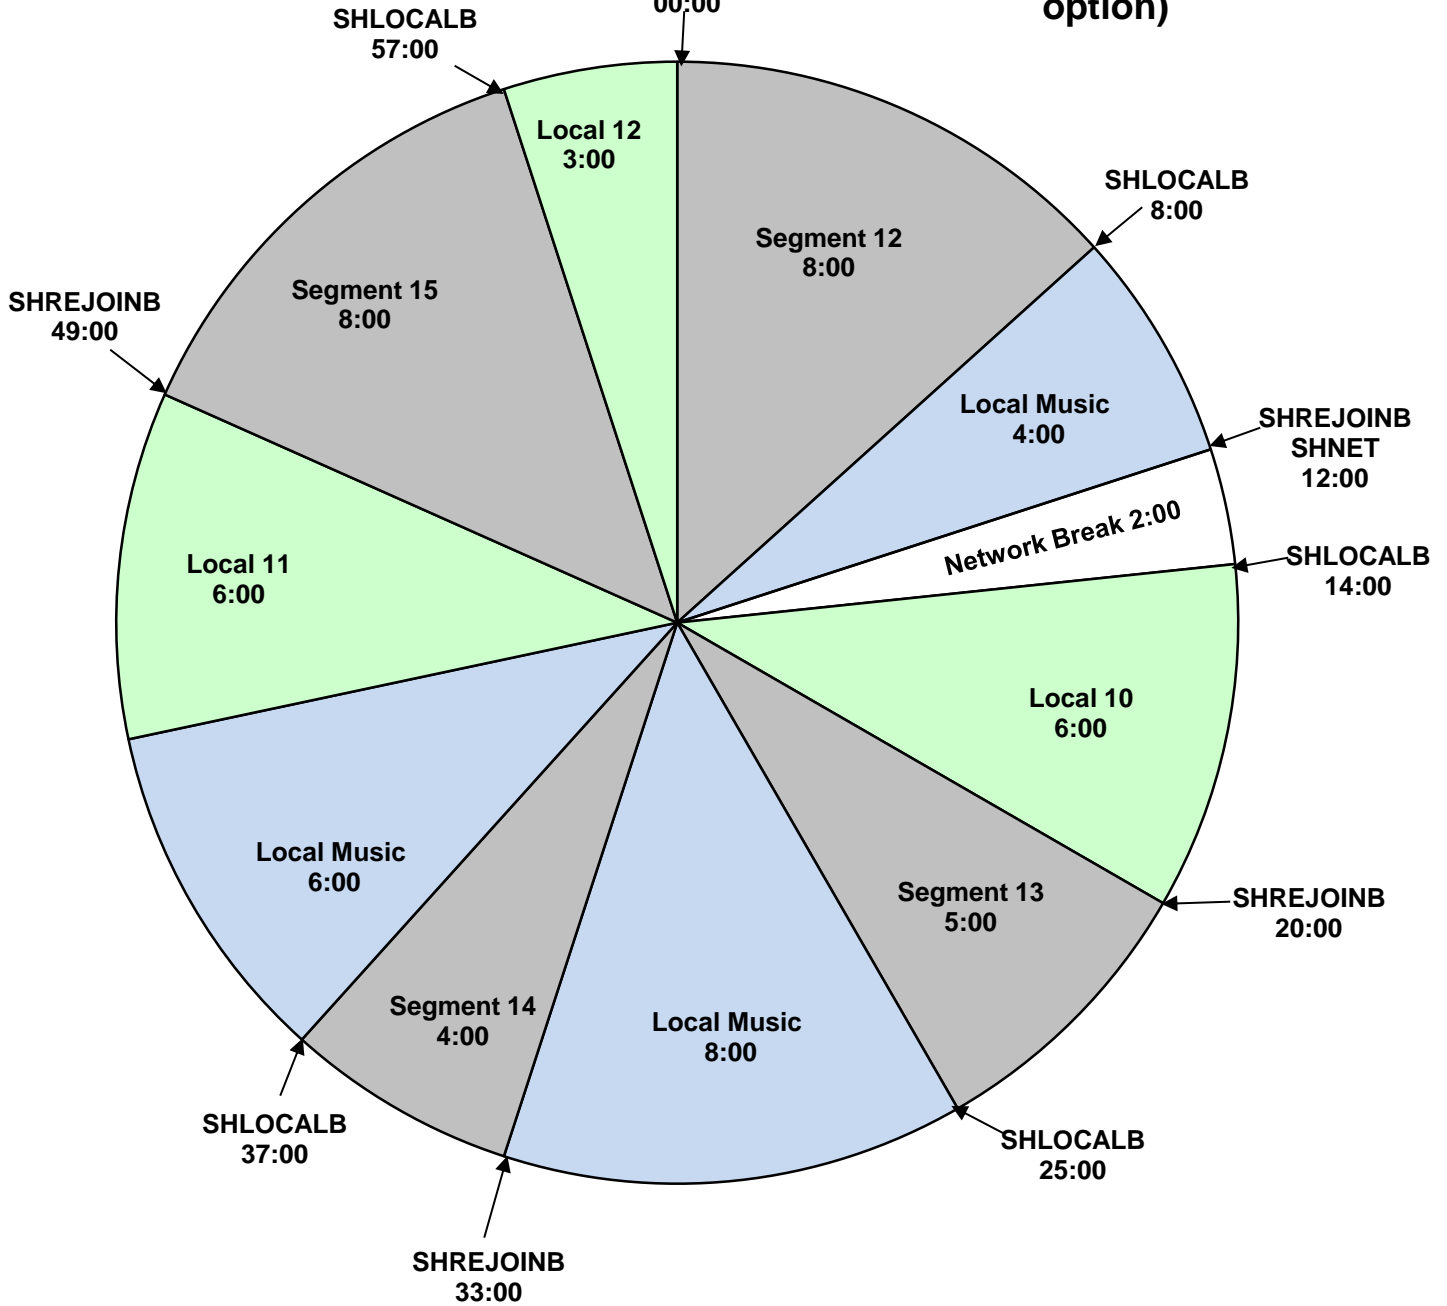

THE STEVE HARVEY MORNING SHOW

PROGRAM CLOCK
XDS Program: Steve Harvey
Premiere XDS PRO4-P Satellite
Effective Date: April 24, 2017
Monday - Friday
6:00am - 10:00am Eastern
3:00am - 7:00am Pacific
Hour 4

SHREJOINB (Affiliates who do take the local music option)

Rev 2.0

For Technical Assistance Call
Premiere Network Operations Center: (800) 276-4431
Technical Info: <http://engineering.premiereradio.com>

premiere
NETWORKS

SHREJOINB - Rejoins Program
SHNET - Network Break
SHLOCALB - Local Break