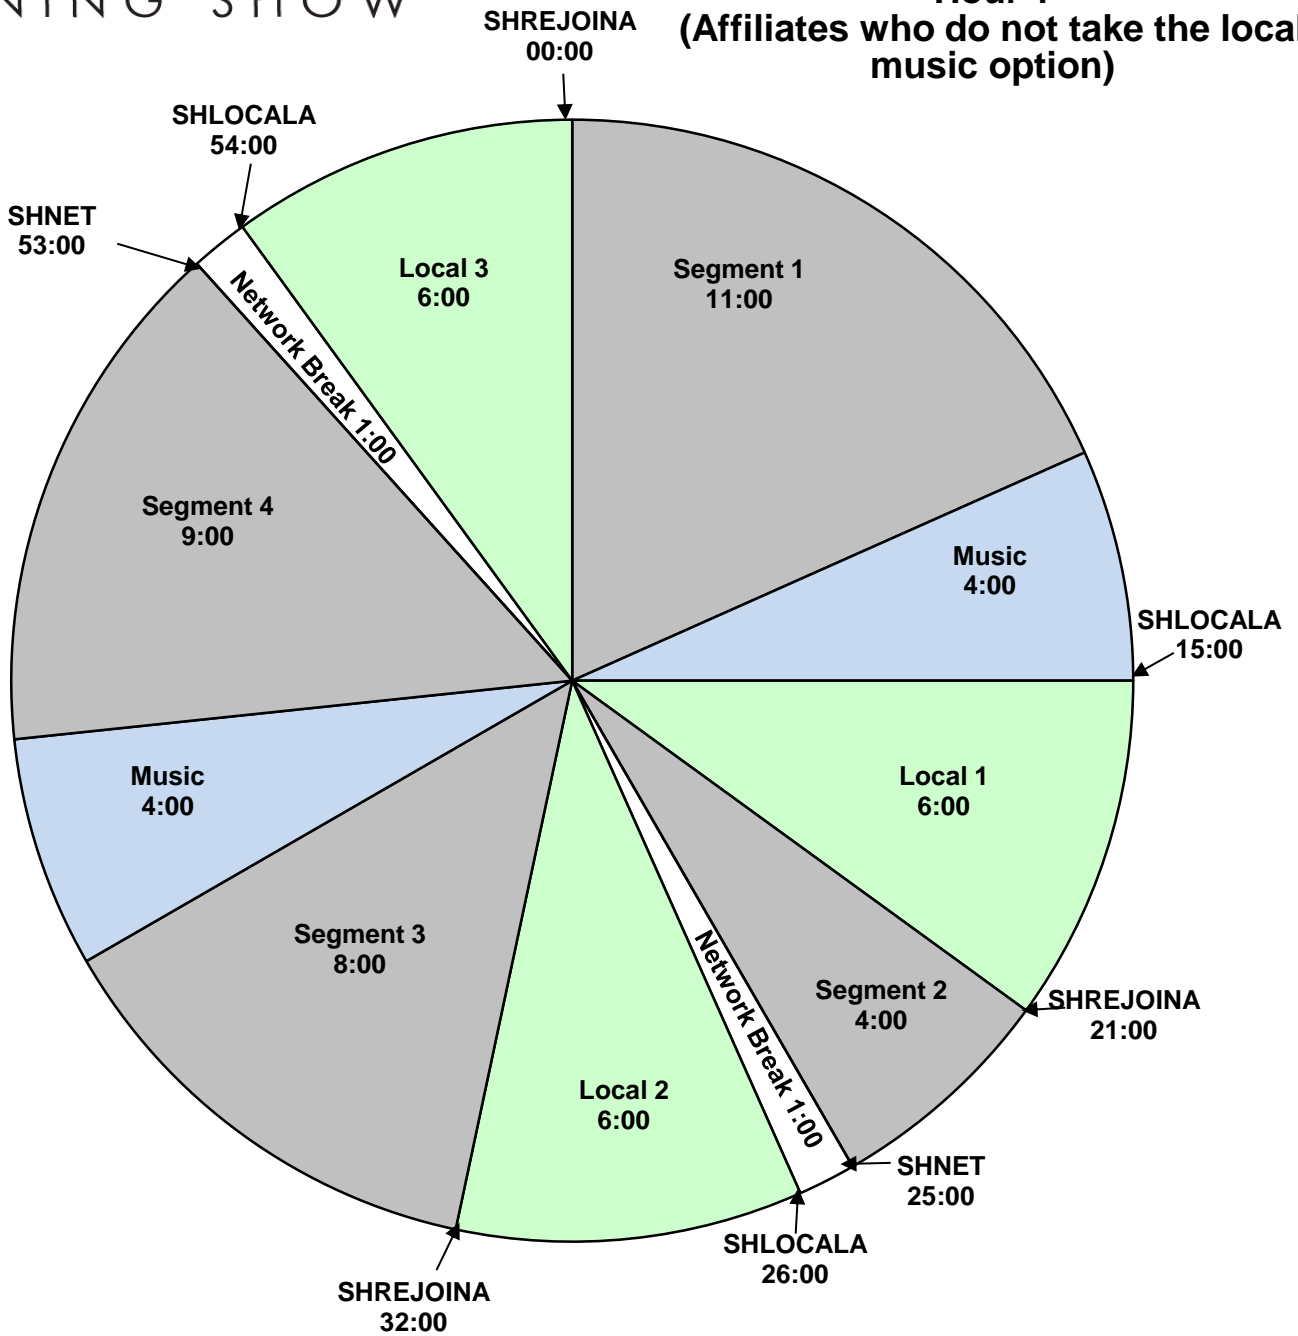

THE STEVE HARVEY MORNING SHOW

PROGRAM CLOCK
XDS Program: Steve Harvey
Premiere XDS PRO4-P Satellite
Effective Date: April 24, 2017
Monday - Friday
6:00am - 10:00am Eastern
3:00am - 7:00am Pacific
Hour 1

(Affiliates who do not take the local music option)

Rev 2.0

For Technical Assistance Call
Premiere Network Operations Center: (800) 276-4431
Technical Info: <http://engineering.premiereradio.com>

premiere
NETWORKS

SHREJOINA - Rejoins Program
SHNET - Network Break
SHLOCALA - Local Break