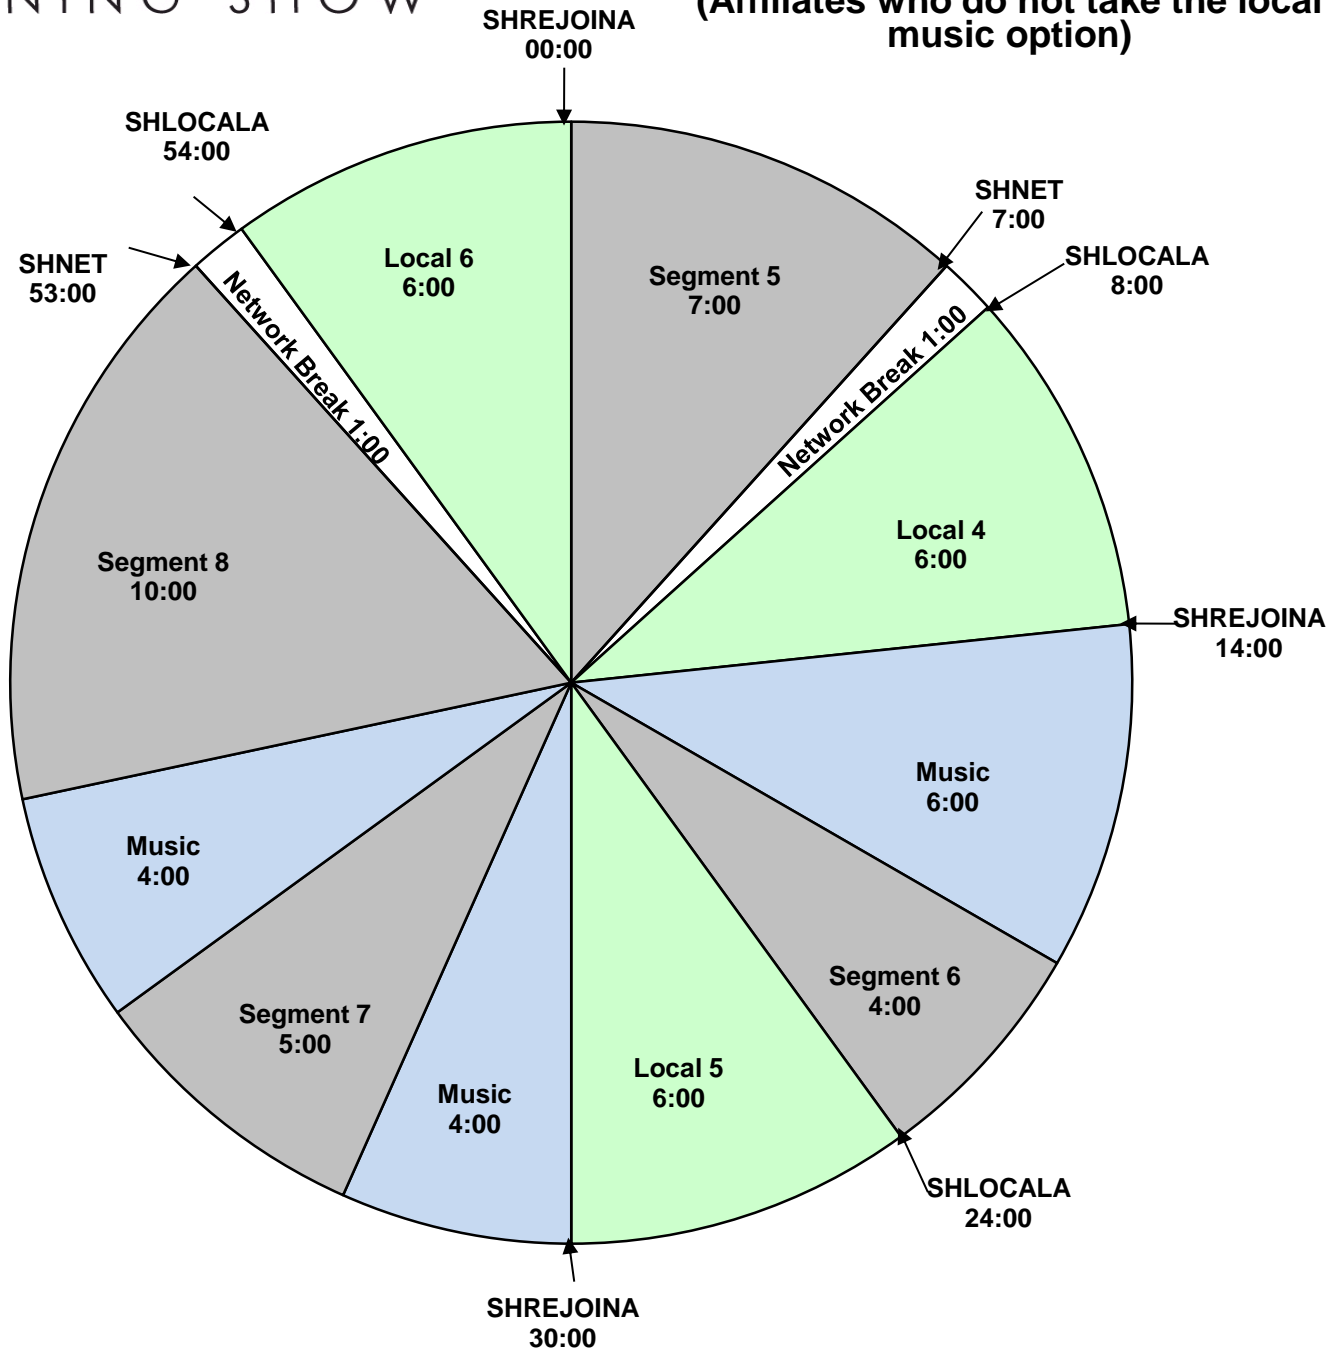

THE STEVE HARVEY MORNING SHOW

PROGRAM CLOCK
XDS Program: Steve Harvey
 Premiere XDS PRO4-P Satellite
 Effective Date: April 24, 2017
 Monday - Friday
 6:00am - 10:00am Eastern
 3:00am - 7:00am Pacific
 Hour 2
 (Affiliates who do not take the local music option)