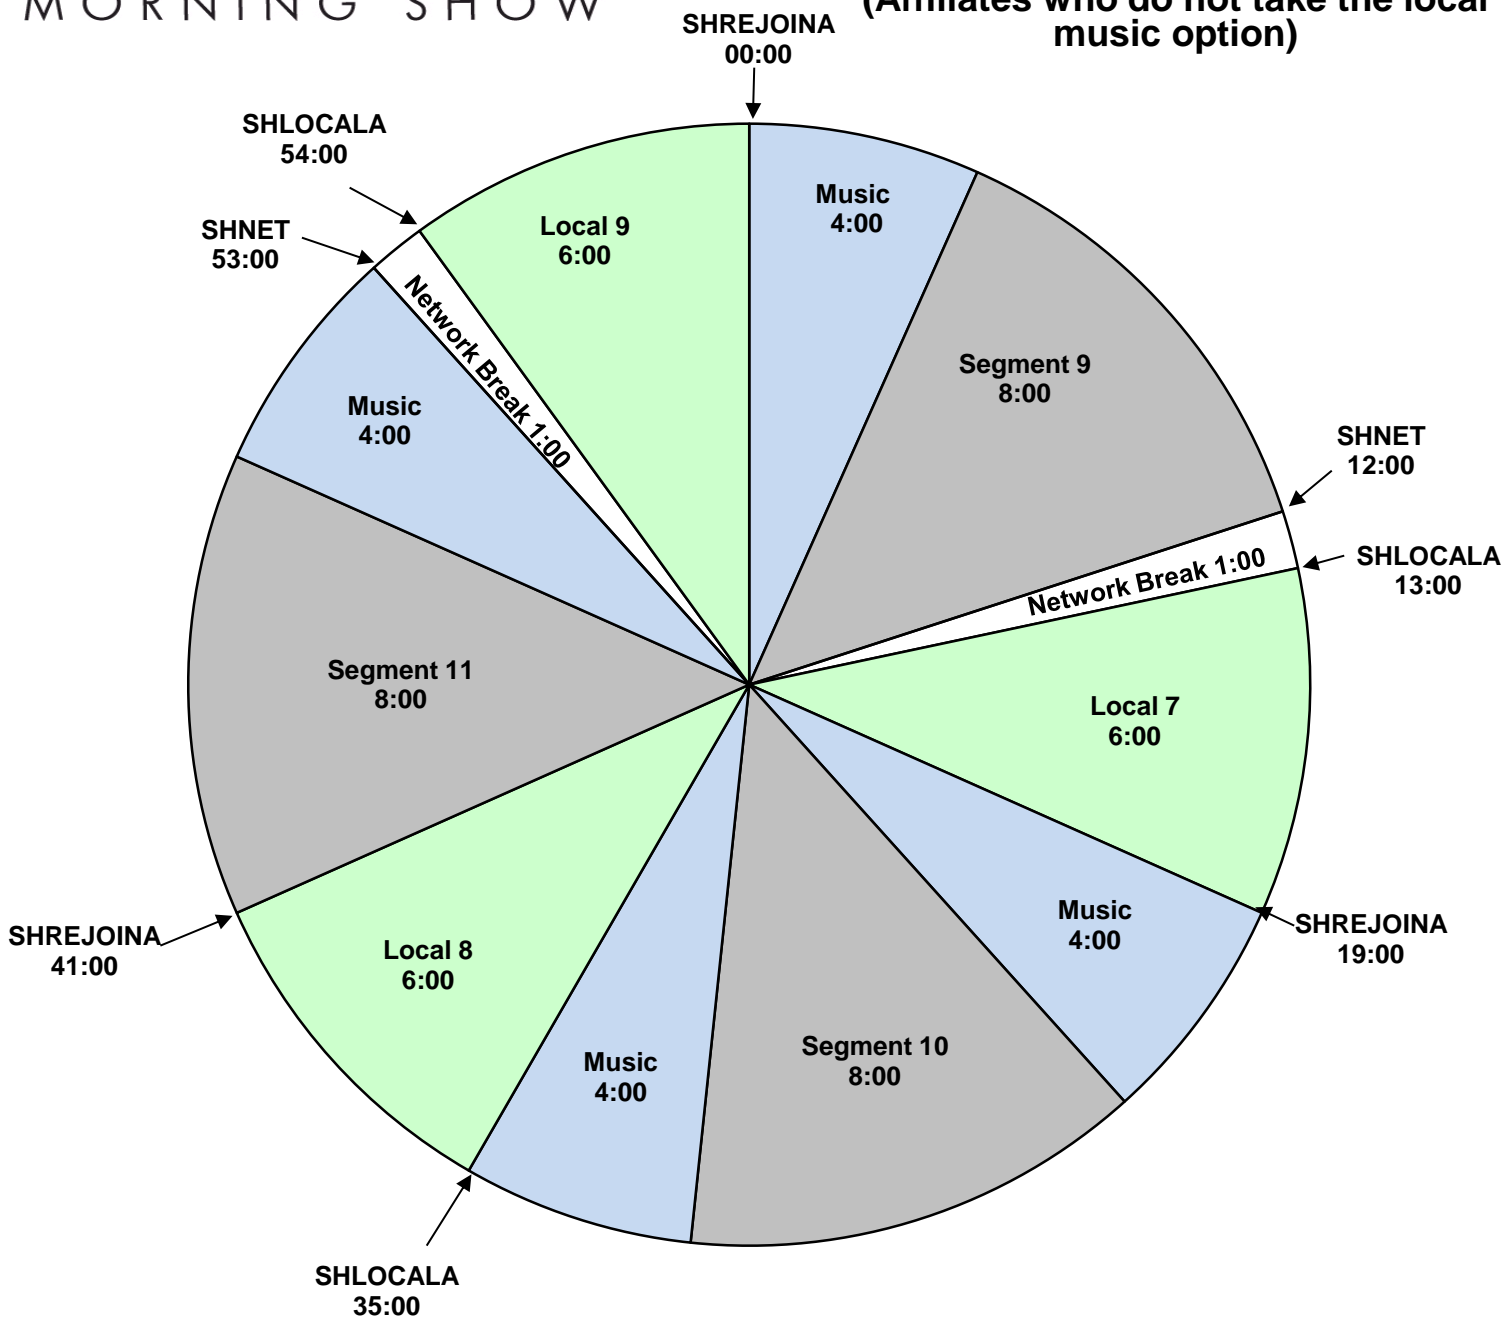

THE STEVE HARVEY MORNING SHOW

PROGRAM CLOCK
XDS Program: Steve Harvey
Premiere XDS PRO4-P Satellite
Effective Date: April 24, 2017
Monday - Friday
6:00am - 10:00am Eastern
3:00am - 7:00am Pacific
Hour 3

(Affiliates who do not take the local music option)