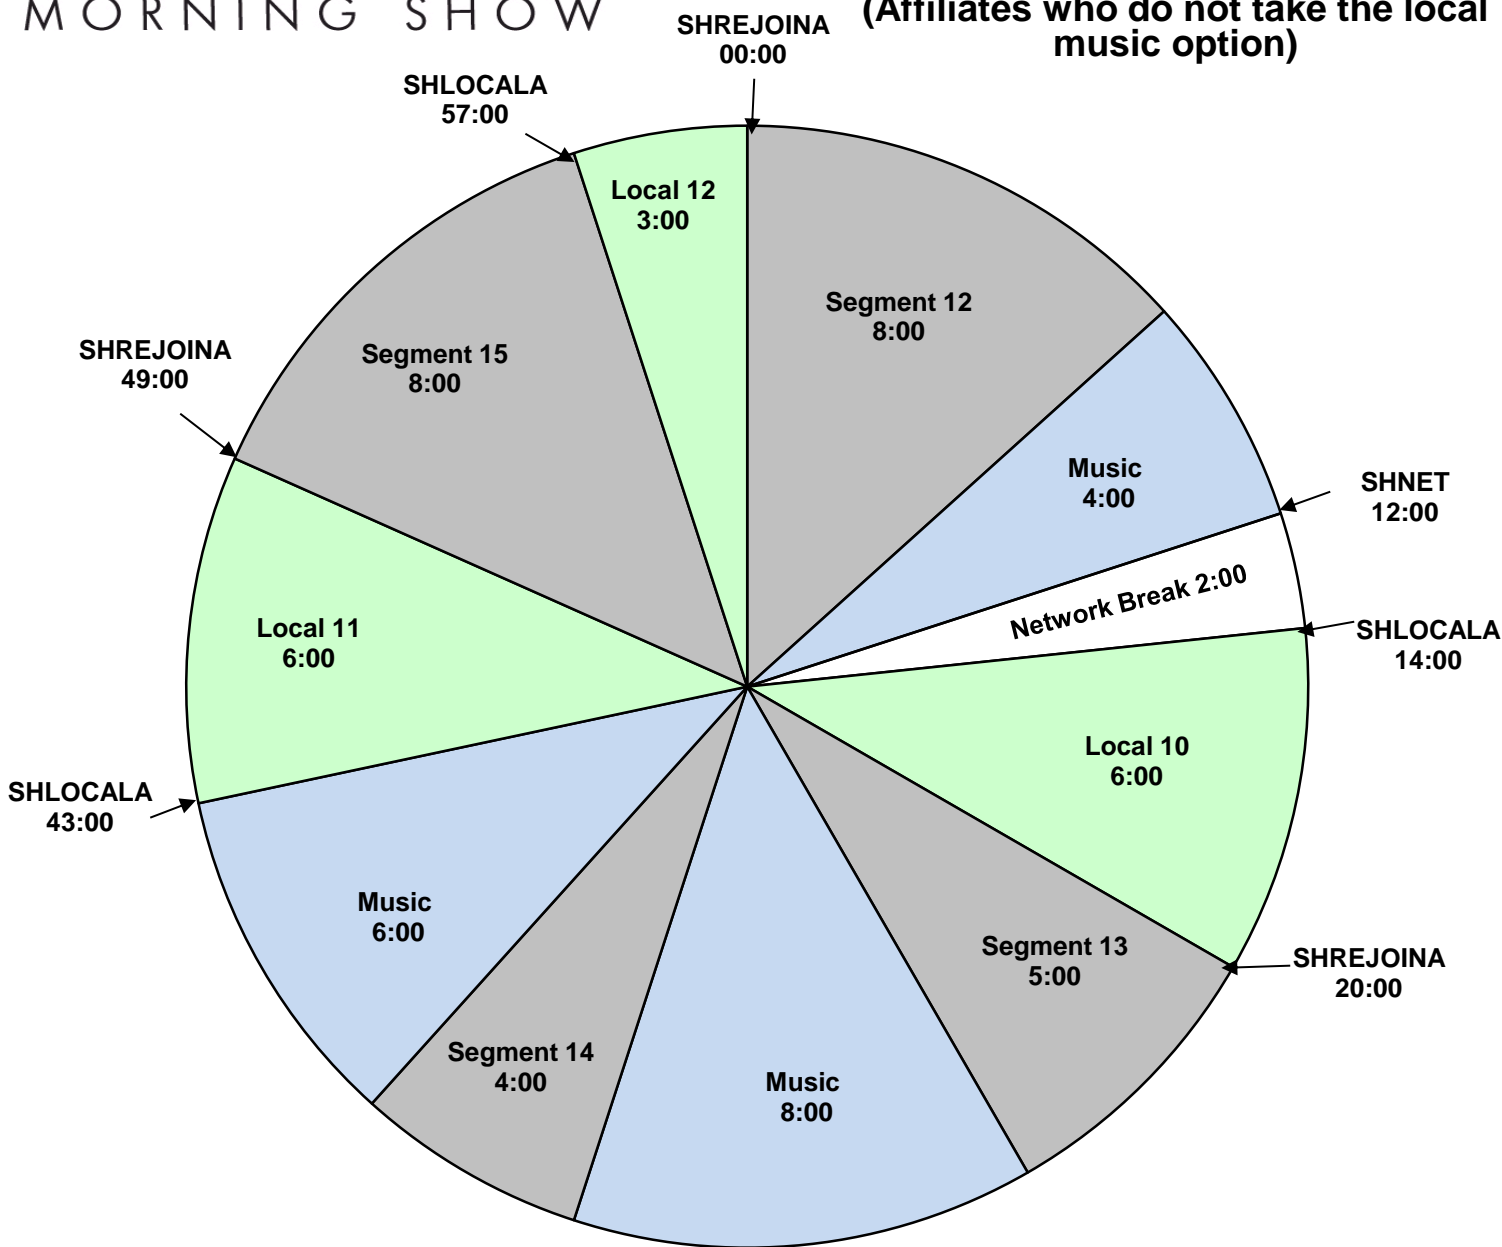

THE STEVE HARVEY
MORNING SHOW

PROGRAM CLOCK
XDS Program: Steve Harvey
Premiere XDS PRO4-P Satellite
Effective Date: April 24, 2017
Monday - Friday
6:00am - 10:00am Eastern
3:00am - 7:00am Pacific
Hour 4

(Affiliates who do not take the local music option)