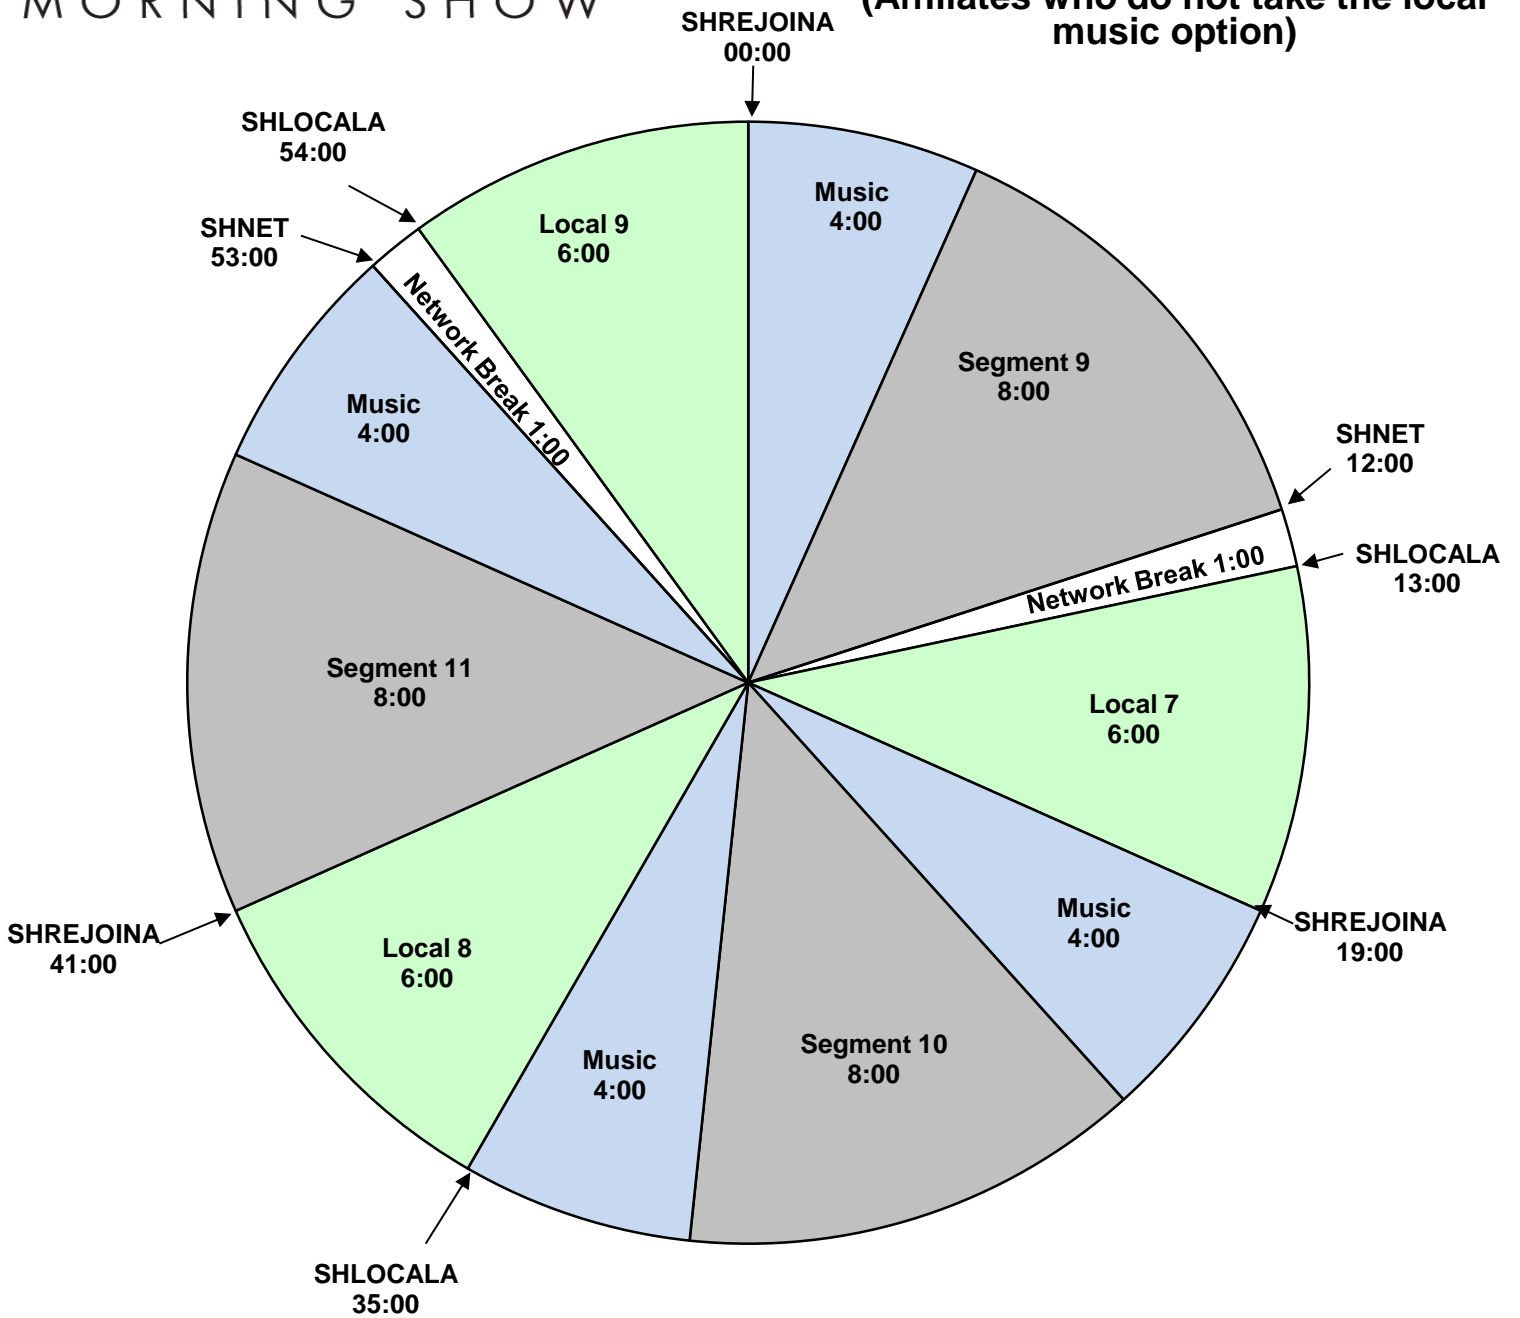

# THE STEVE HARVEY MORNING SHOW

**PROGRAM CLOCK**  
**XDS Program: Steve Harvey**  
 Premiere XDS PRO4-P Satellite  
 Effective Date: April 24, 2017  
 Monday - Friday  
 6:00am - 10:00am Eastern  
 3:00am - 7:00am Pacific  
 Hour 3  
 (Affiliates who do not take the local music option)