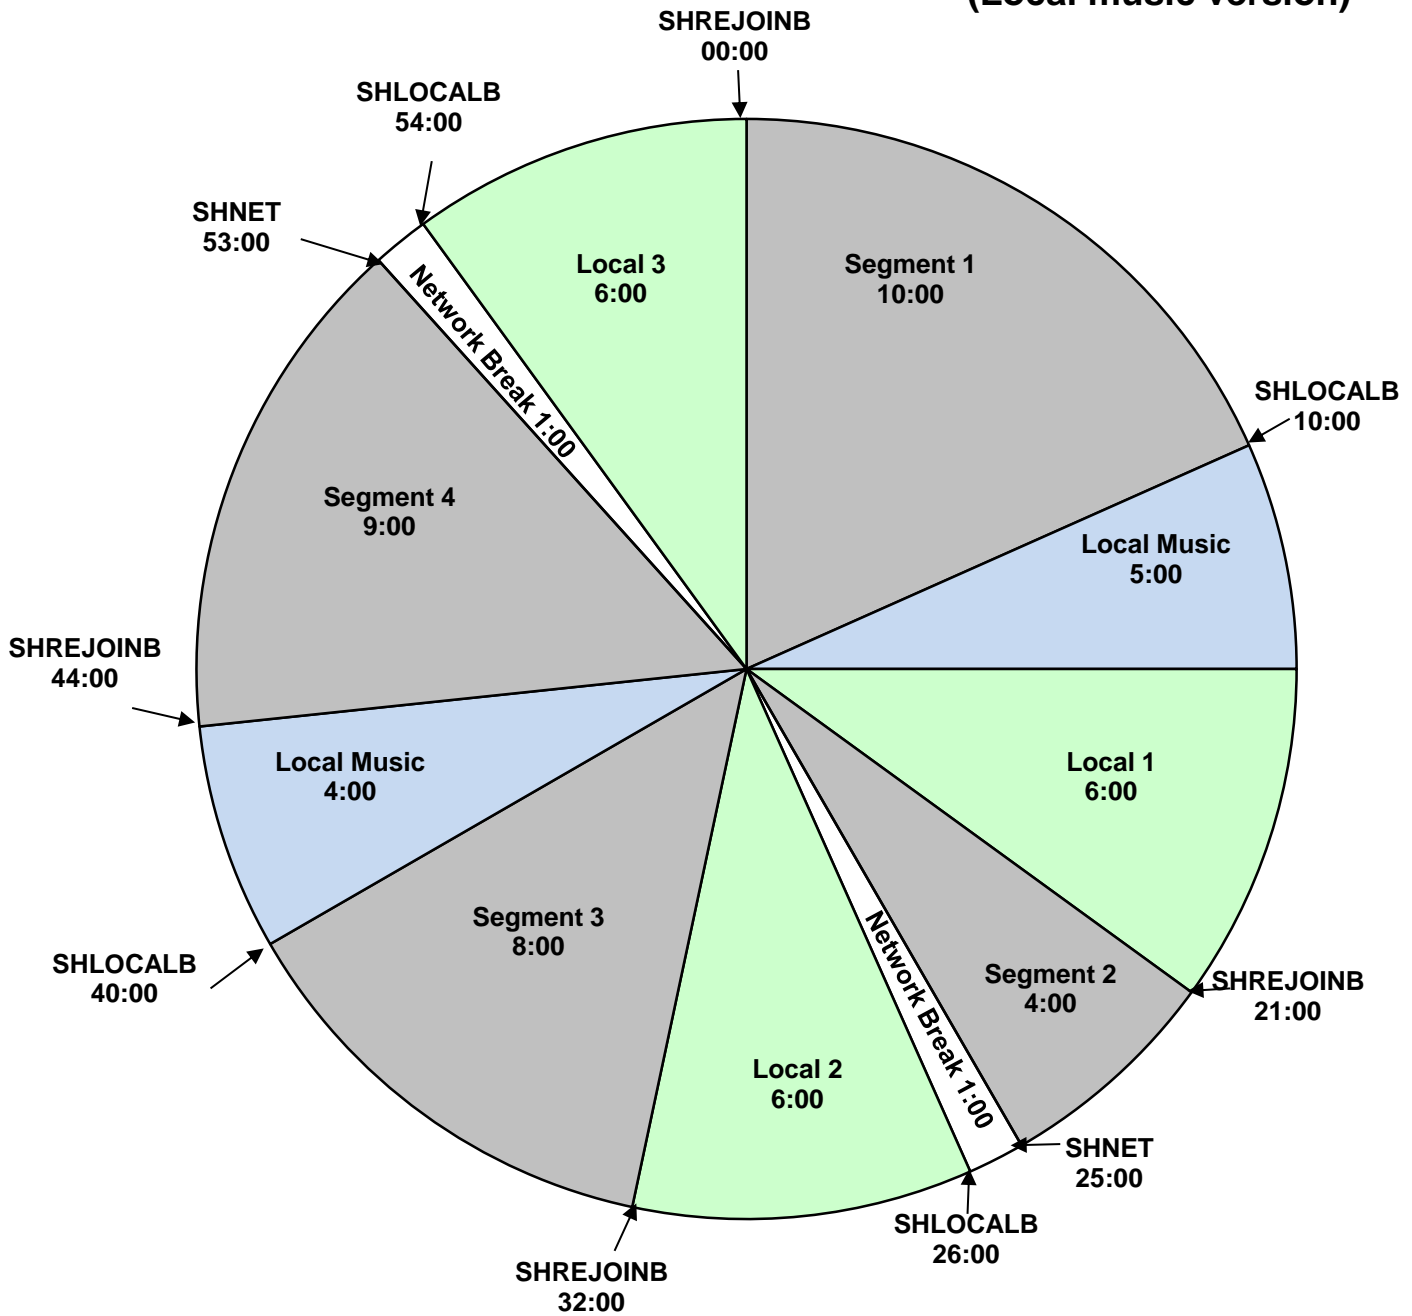

# THE STEVE HARVEY

## MORNING SHOW

**PROGRAM CLOCK**  
**XDS Program: Steve Harvey**  
 Premiere XDS PRO4-P Satellite  
 Effective Date: May 13, 2019  
 Monday - Friday  
 6:00am - 10:00am Eastern  
 3:00am - 7:00am Pacific  
 Hour 1  
 (Local music version)