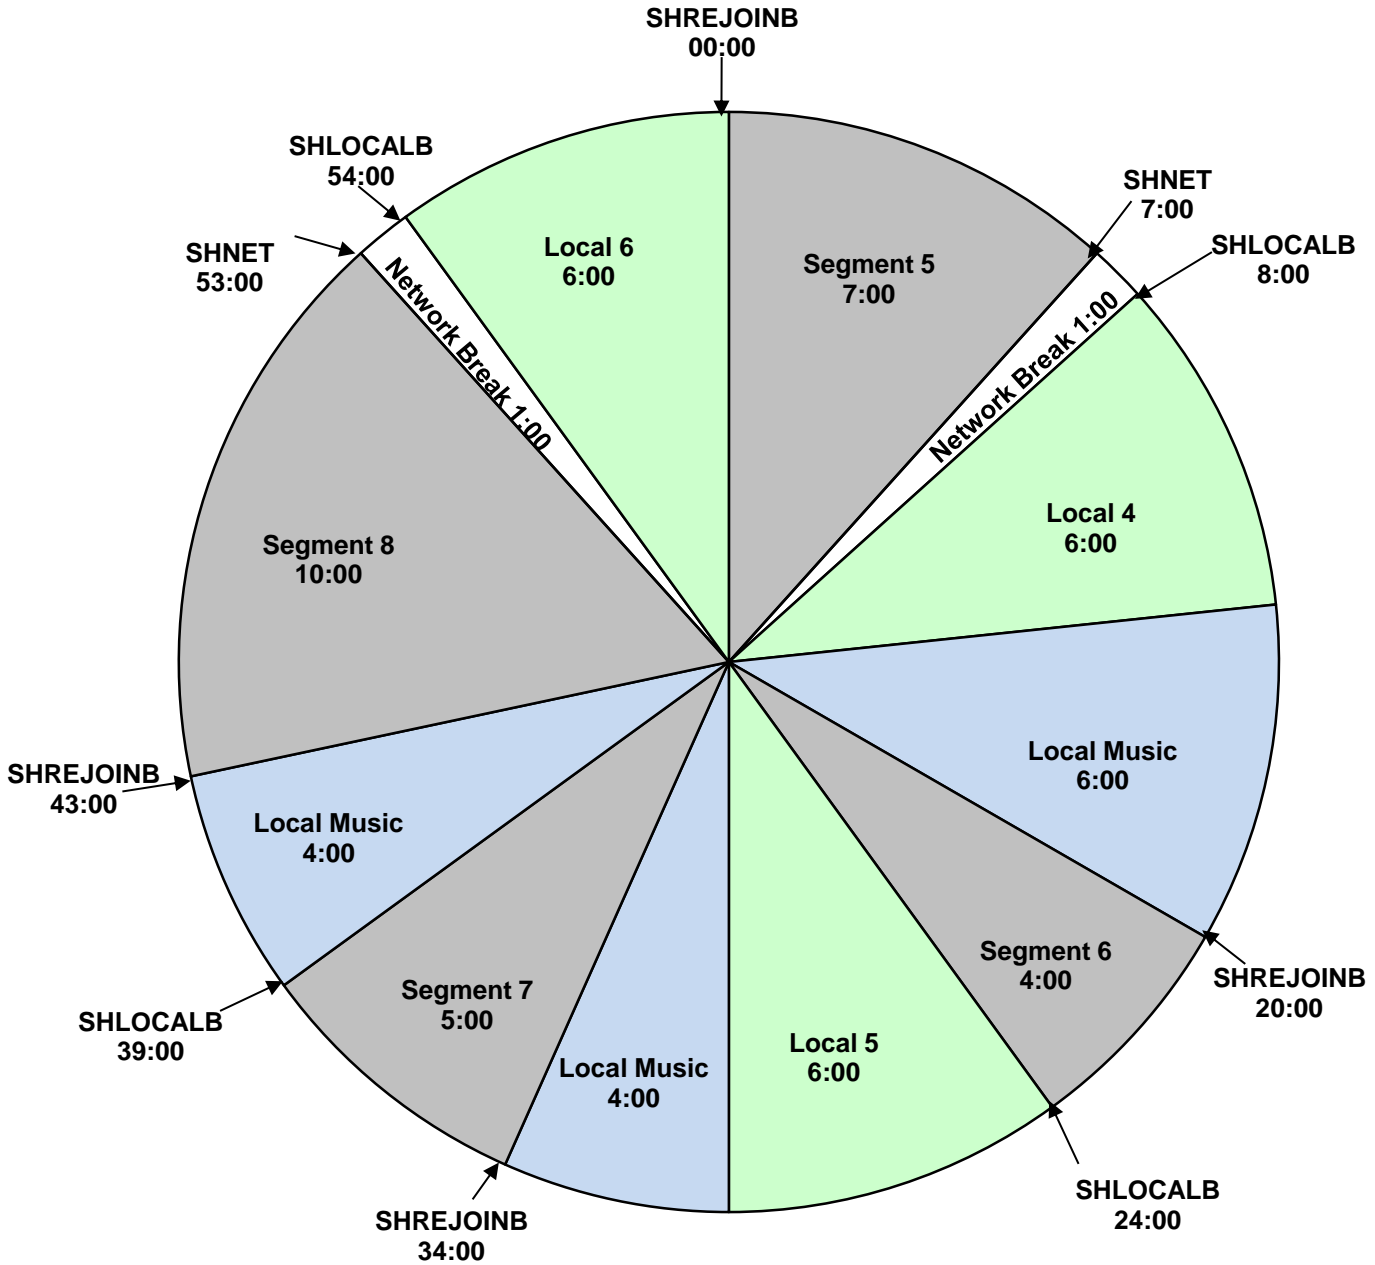

THE STEVE HARVEY

MORNING SHOW

PROGRAM CLOCK
XDS Program: Steve Harvey
 Premiere XDS PRO4-P Satellite
 Effective Date: May 13, 2019
 Monday - Friday
 6:00am - 10:00am Eastern
 3:00am - 7:00am Pacific
 Hour 2
 (Local music version)