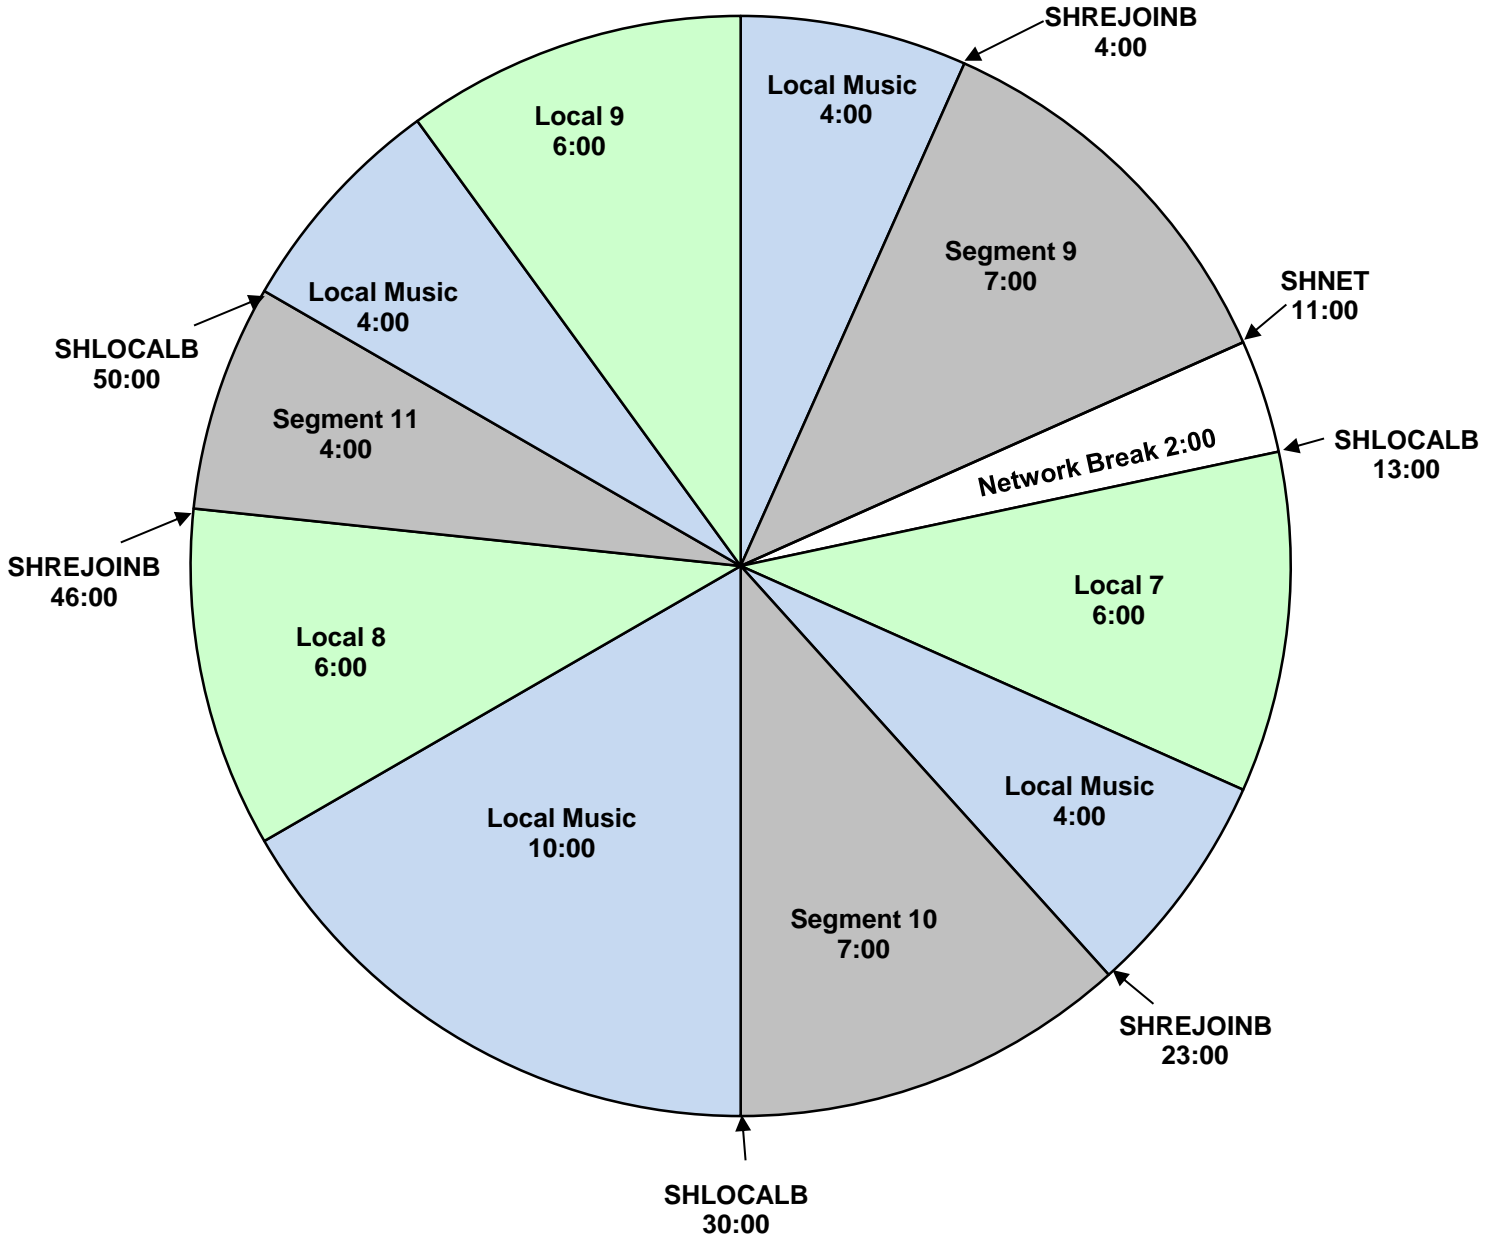

THE STEVE HARVEY

MORNING SHOW

PROGRAM CLOCK
XDS Program: Steve Harvey
 Premiere XDS PRO4-P Satellite
 Effective Date May 13, 2019
 Monday - Friday
 6:00am - 10:00am Eastern
 3:00am - 7:00am Pacific
 Hour 3
 (Local music version)