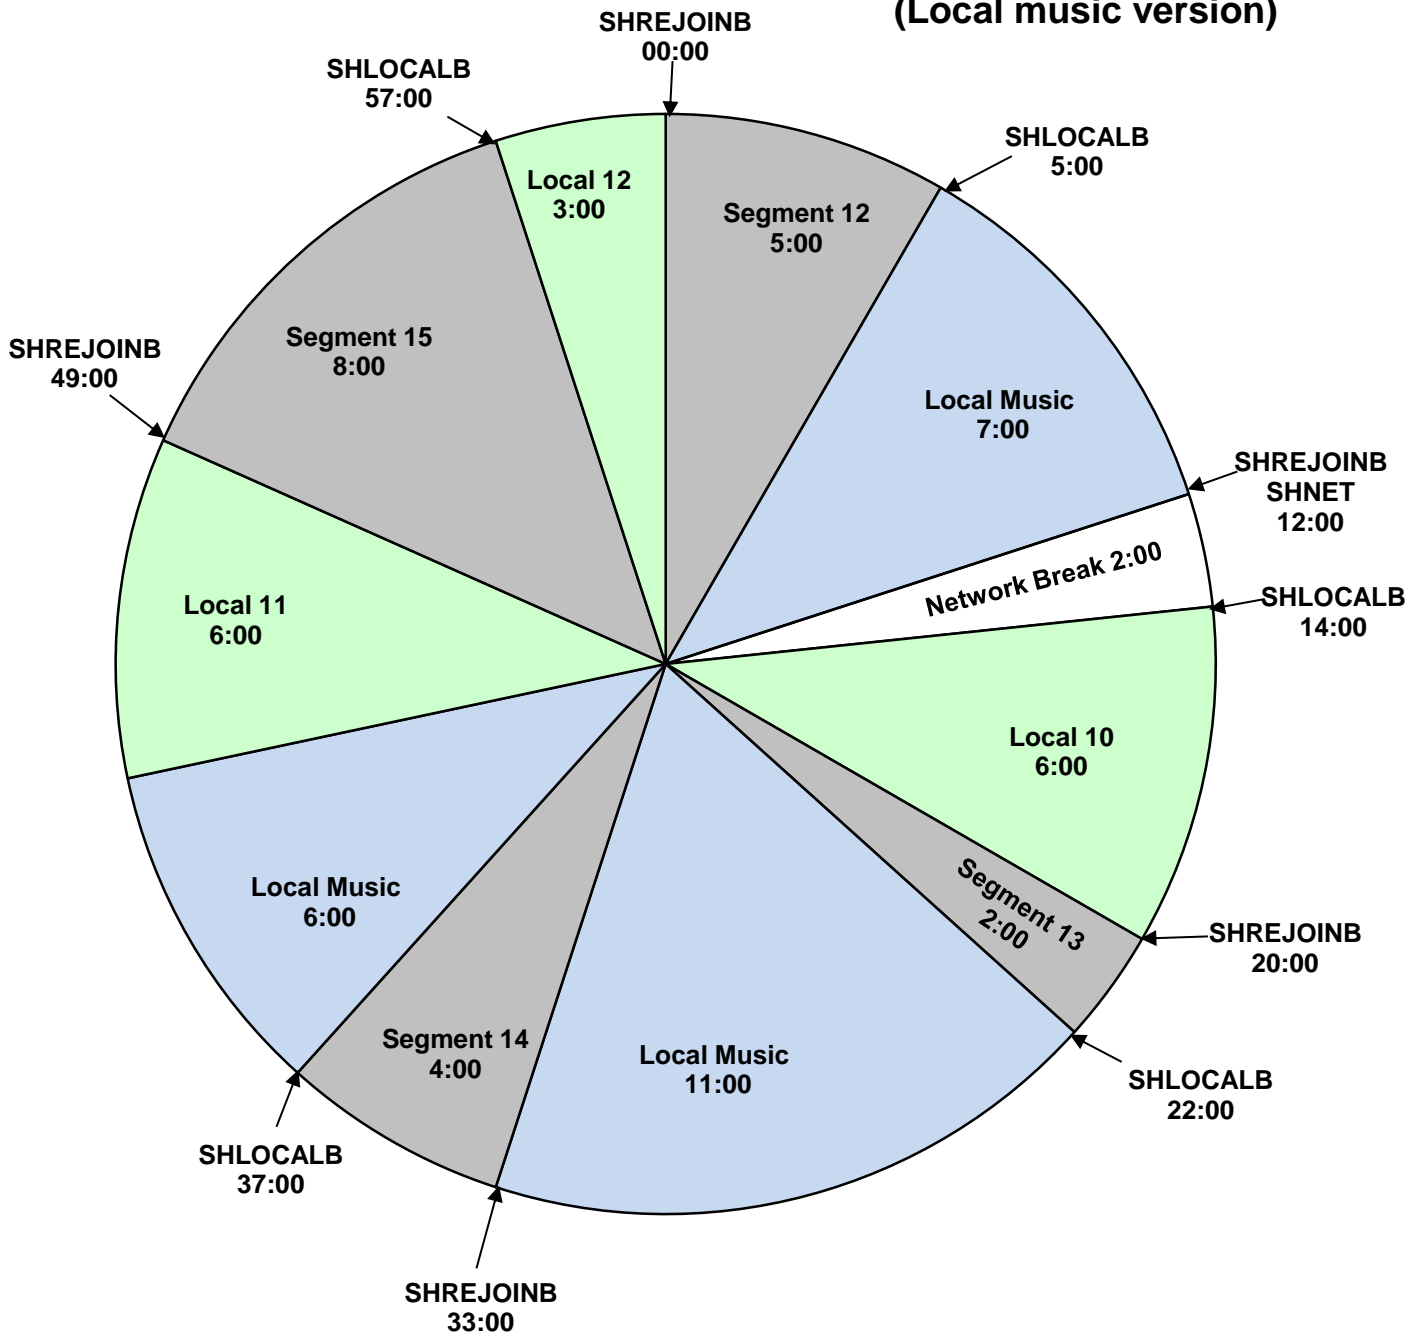

# THE STEVE HARVEY

## MORNING SHOW

**PROGRAM CLOCK**  
**XDS Program: Steve Harvey**  
 Premiere XDS PRO4-P Satellite  
 Effective Date: May 13 2019  
 Monday - Friday  
 6:00am - 10:00am Eastern  
 3:00am - 7:00am Pacific  
 Hour 4  
 (Local music version)