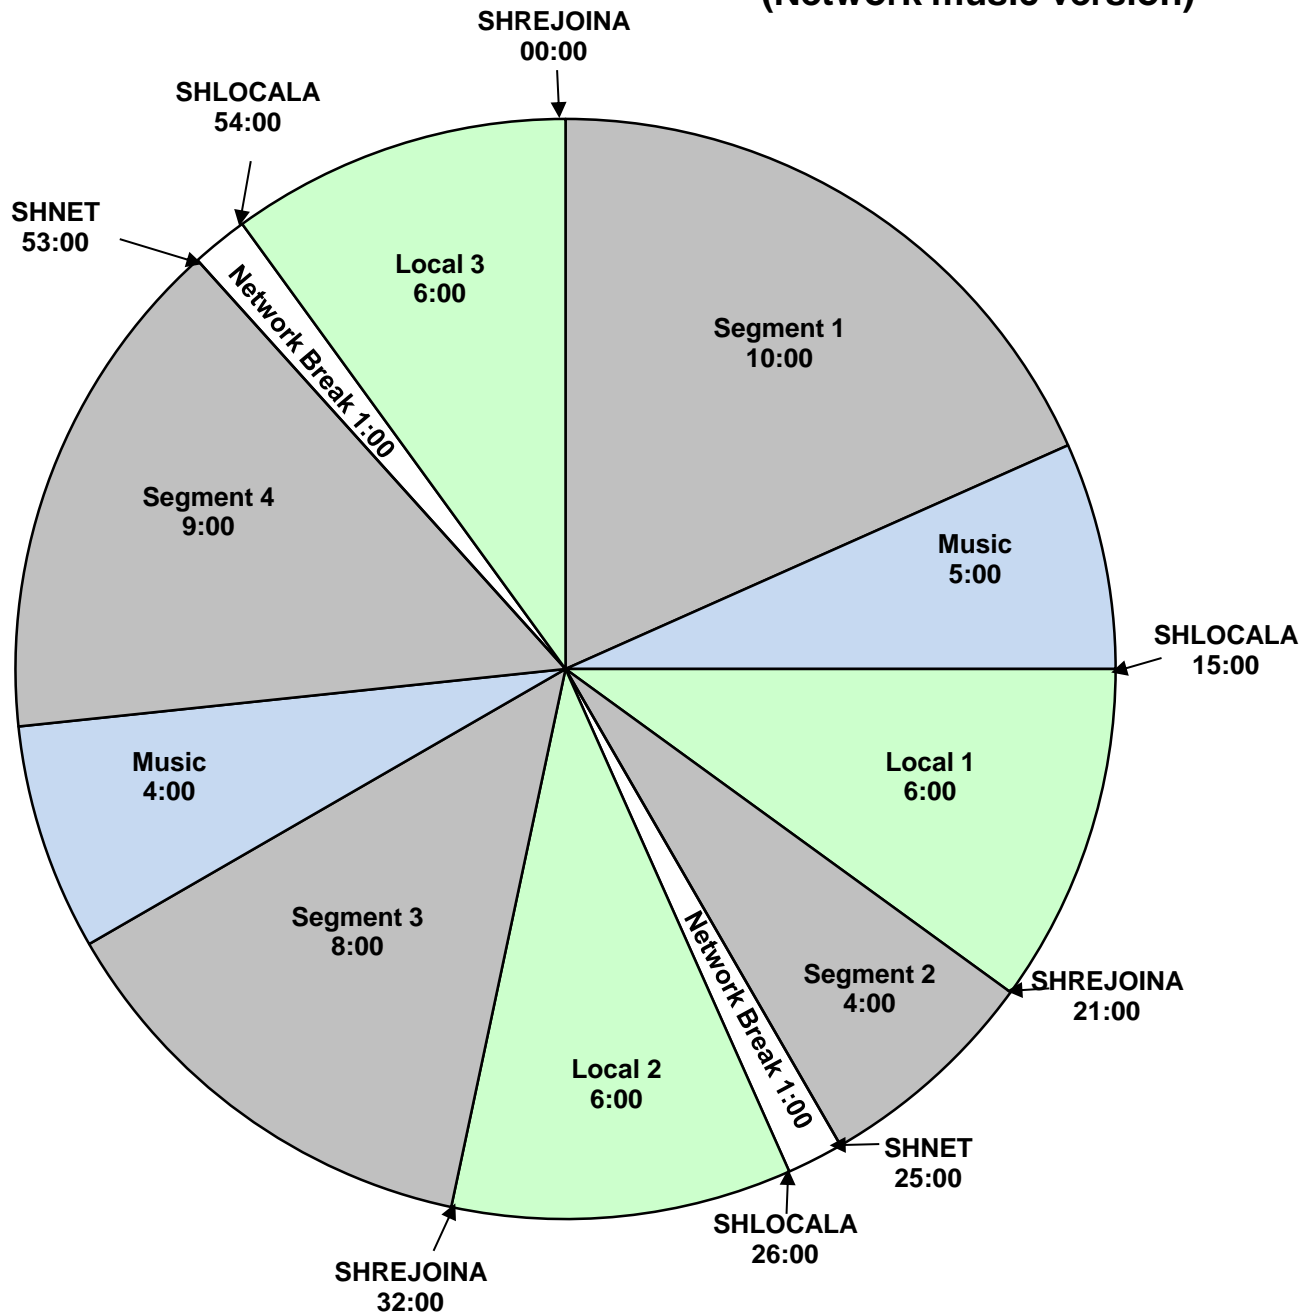

# THE STEVE HARVEY

## MORNING SHOW

**PROGRAM CLOCK**  
**XDS Program: Steve Harvey**  
 Premiere XDS PRO4-P Satellite  
 Effective Date: May 13, 2019  
 Monday - Friday  
 6:00am - 10:00am Eastern  
 3:00am - 7:00am Pacific  
 Hour 1  
 (Network music version)