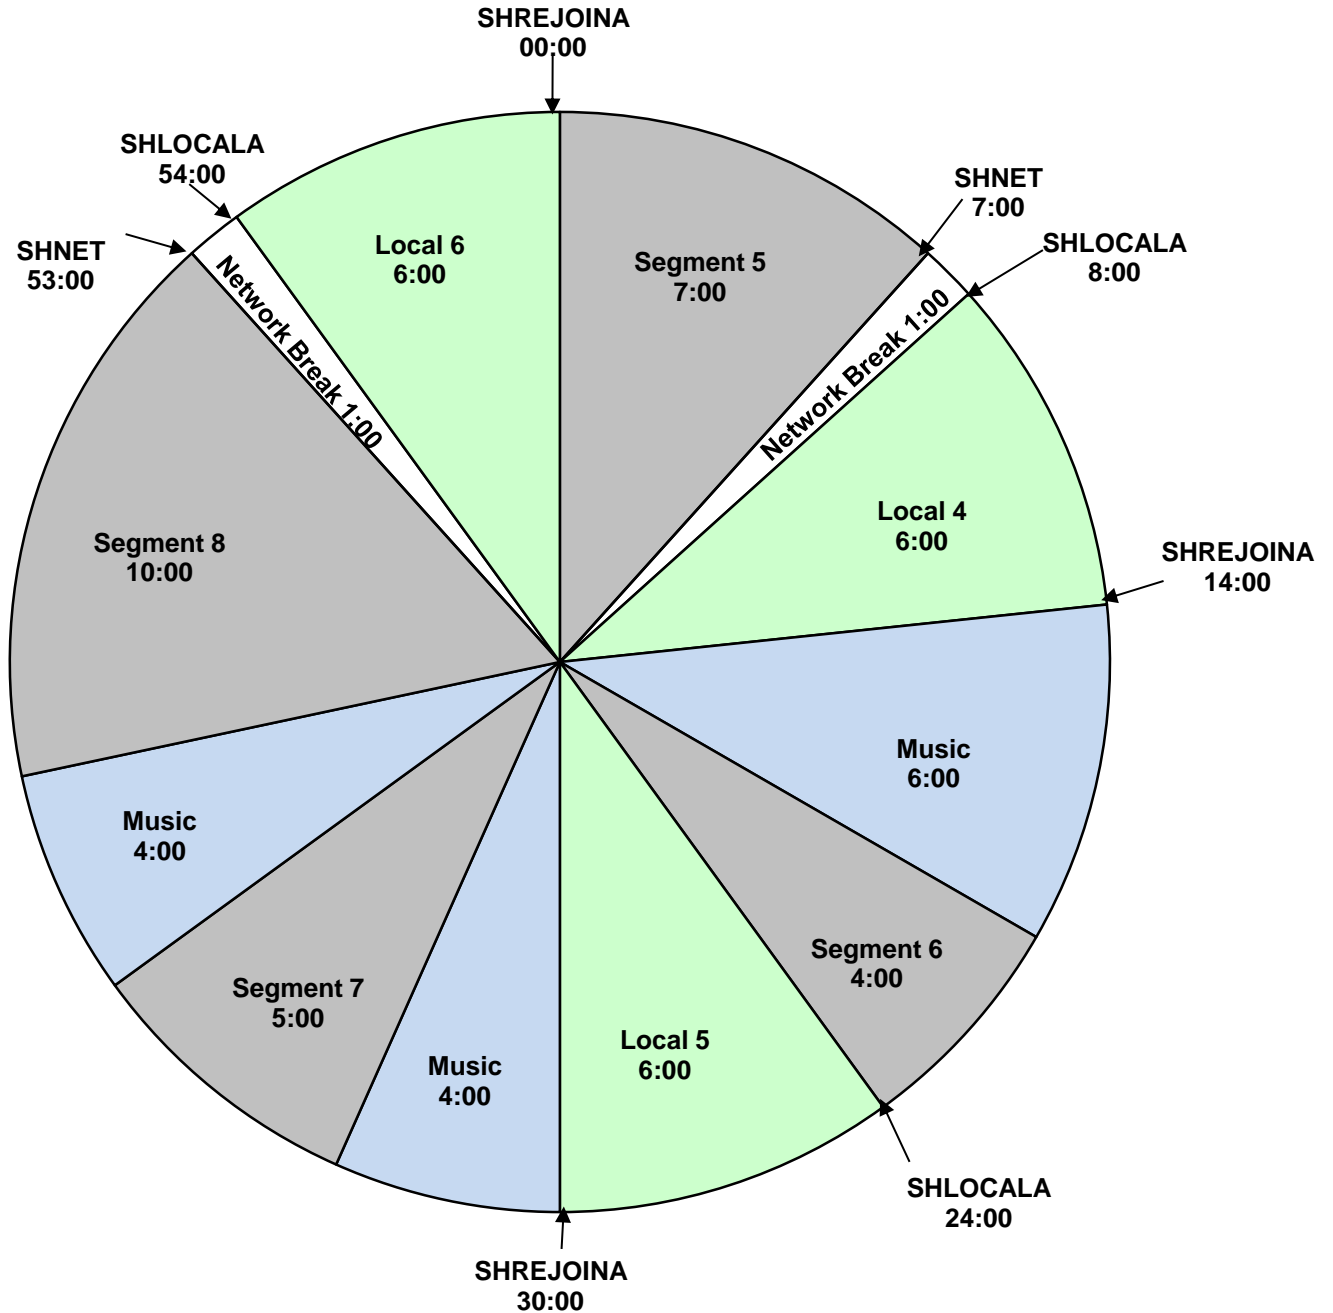

THE STEVE HARVEY

MORNING SHOW

PROGRAM CLOCK
XDS Program: Steve Harvey
 Premiere XDS PRO4-P Satellite
 Effective Date: May 13, 2019
 Monday - Friday
 6:00am - 10:00am Eastern
 3:00am - 7:00am Pacific
 Hour 2
 (Network music version)