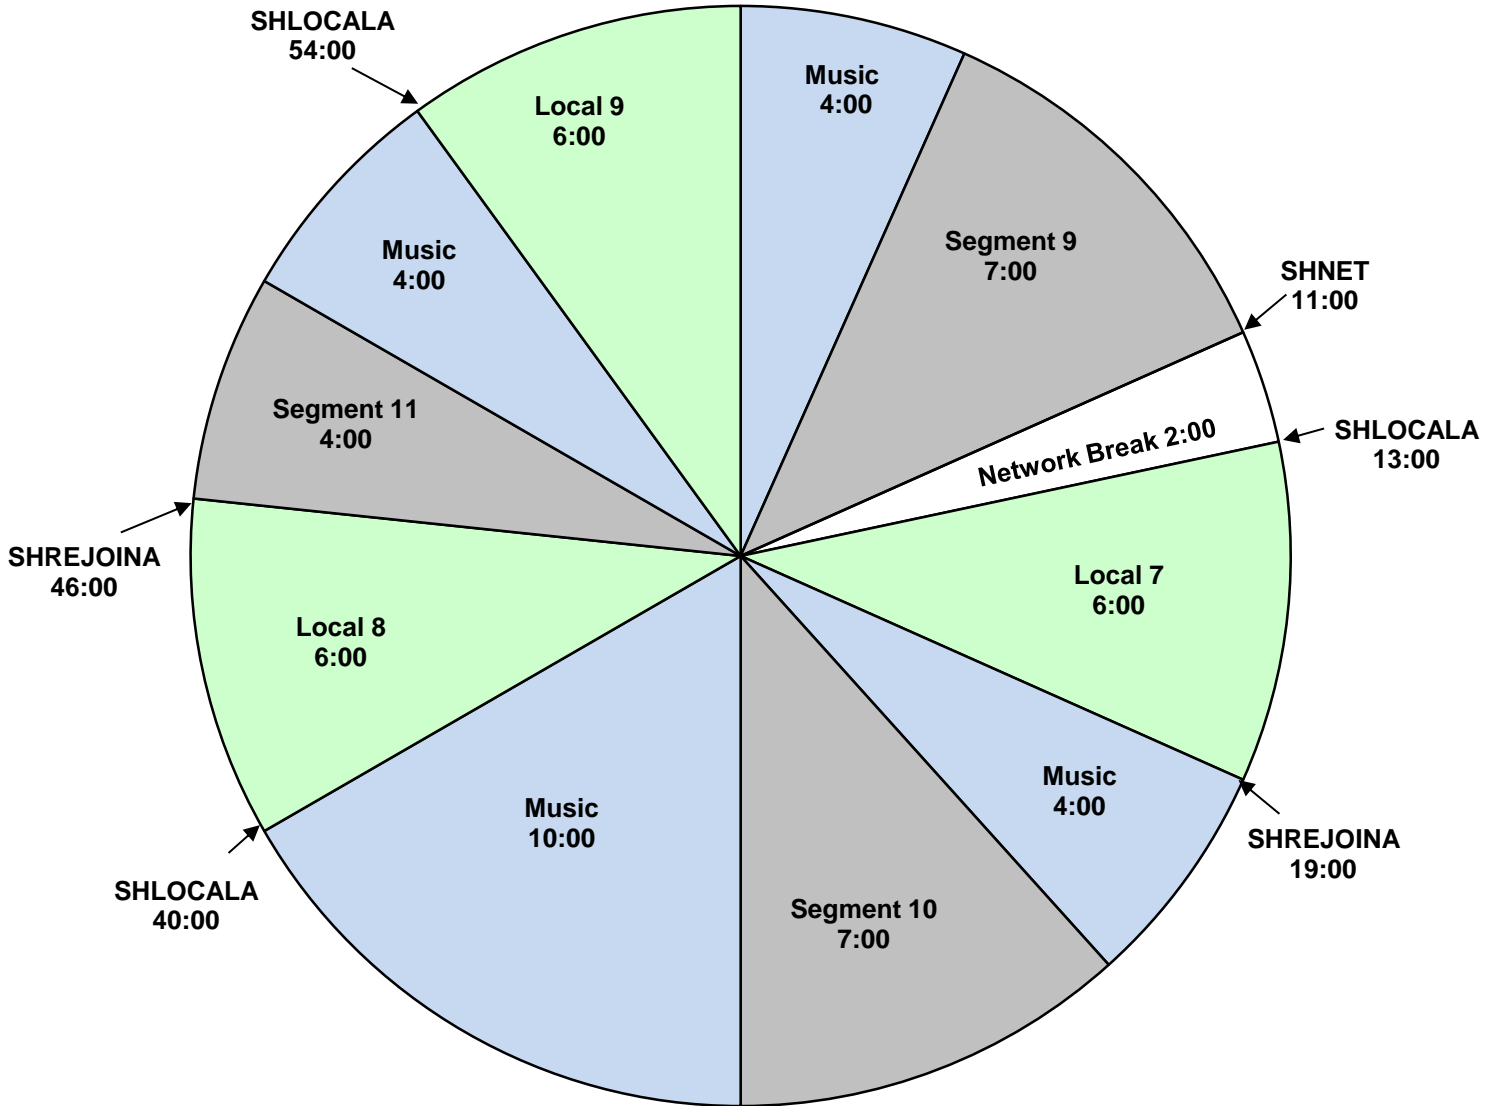

# THE STEVE HARVEY

## MORNING SHOW

**PROGRAM CLOCK**  
**XDS Program: Steve Harvey**  
 Premiere XDS PRO4-P Satellite  
 Effective Date May 13, 2019  
 Monday - Friday  
 6:00am - 10:00am Eastern  
 3:00am - 7:00am Pacific  
 Hour 3  
 (Network music version)