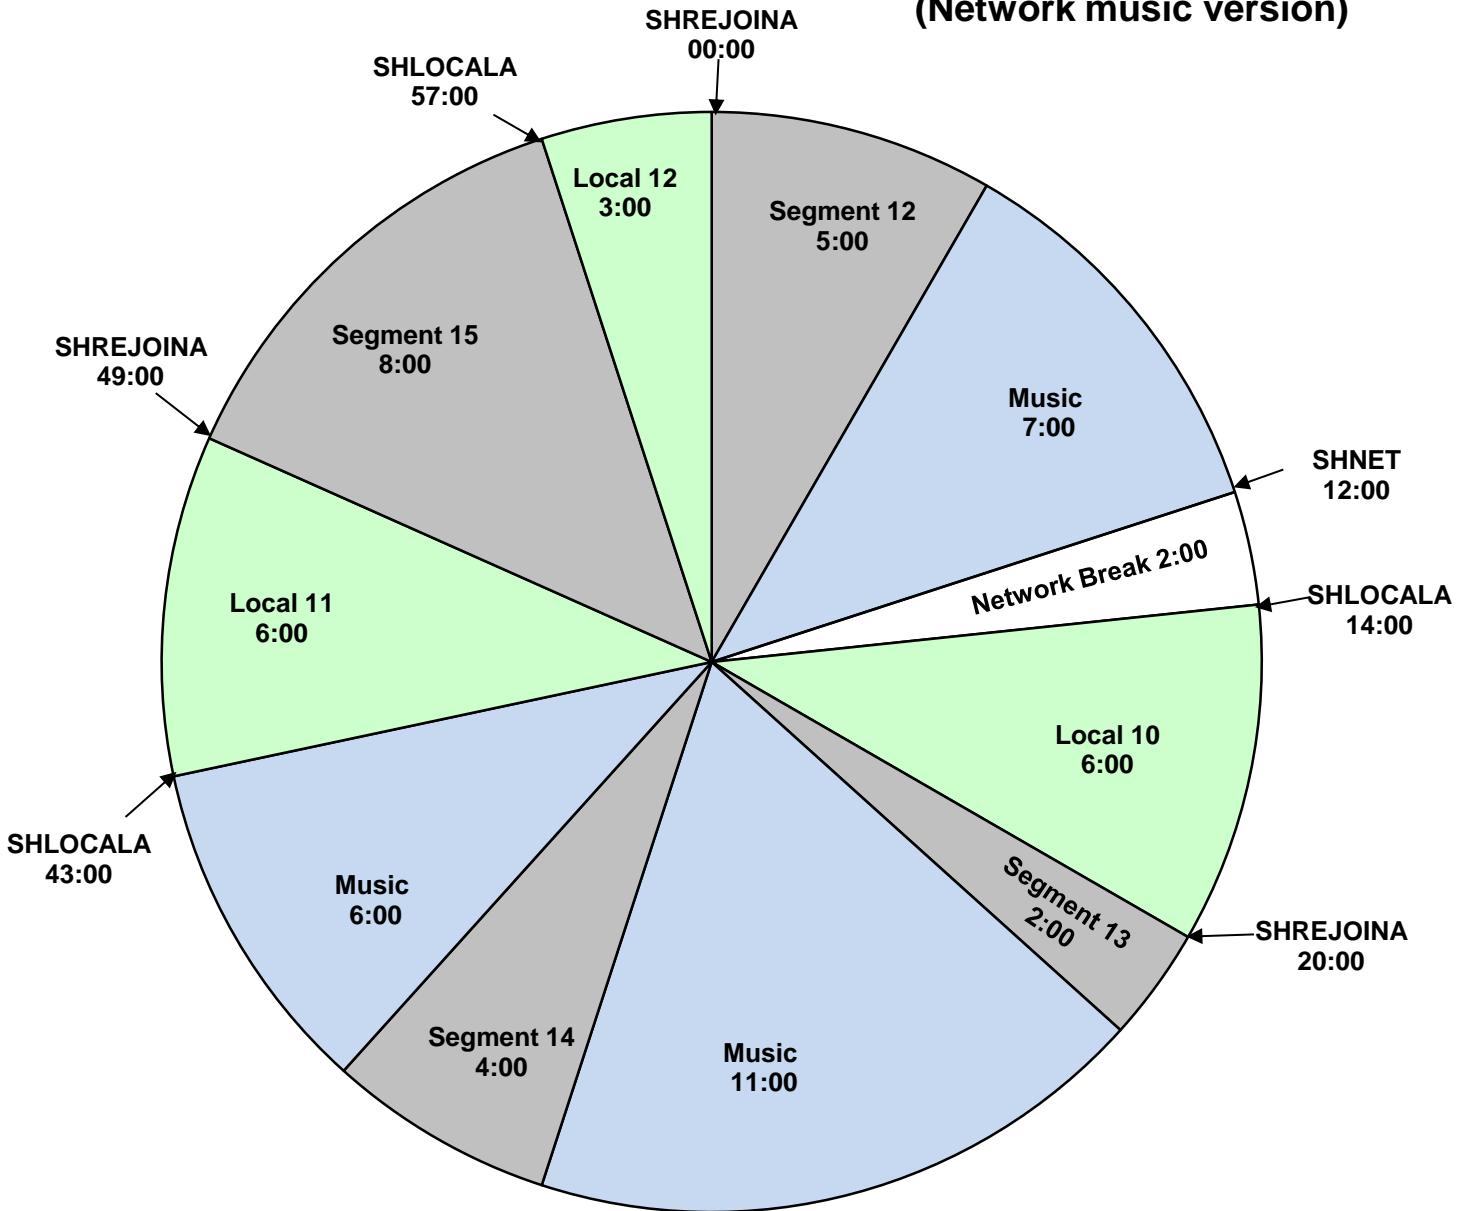

THE STEVE HARVEY

MORNING SHOW

PROGRAM CLOCK
XDS Program: Steve Harvey
Premiere XDS PRO4-P Satellite
Effective Date: May 13, 2019
Monday - Friday
6:00am - 10:00am Eastern
3:00am - 7:00am Pacific
Hour 4
(Network music version)

For Technical Assistance Call
 Premiere Network Operations Center: (800) 276-4431
 Technical Info: <http://engineering.premiereradio.com>

SHREJOINA - Rejoins Program
SHNET - Network Break
SHLOCALA - Local Break