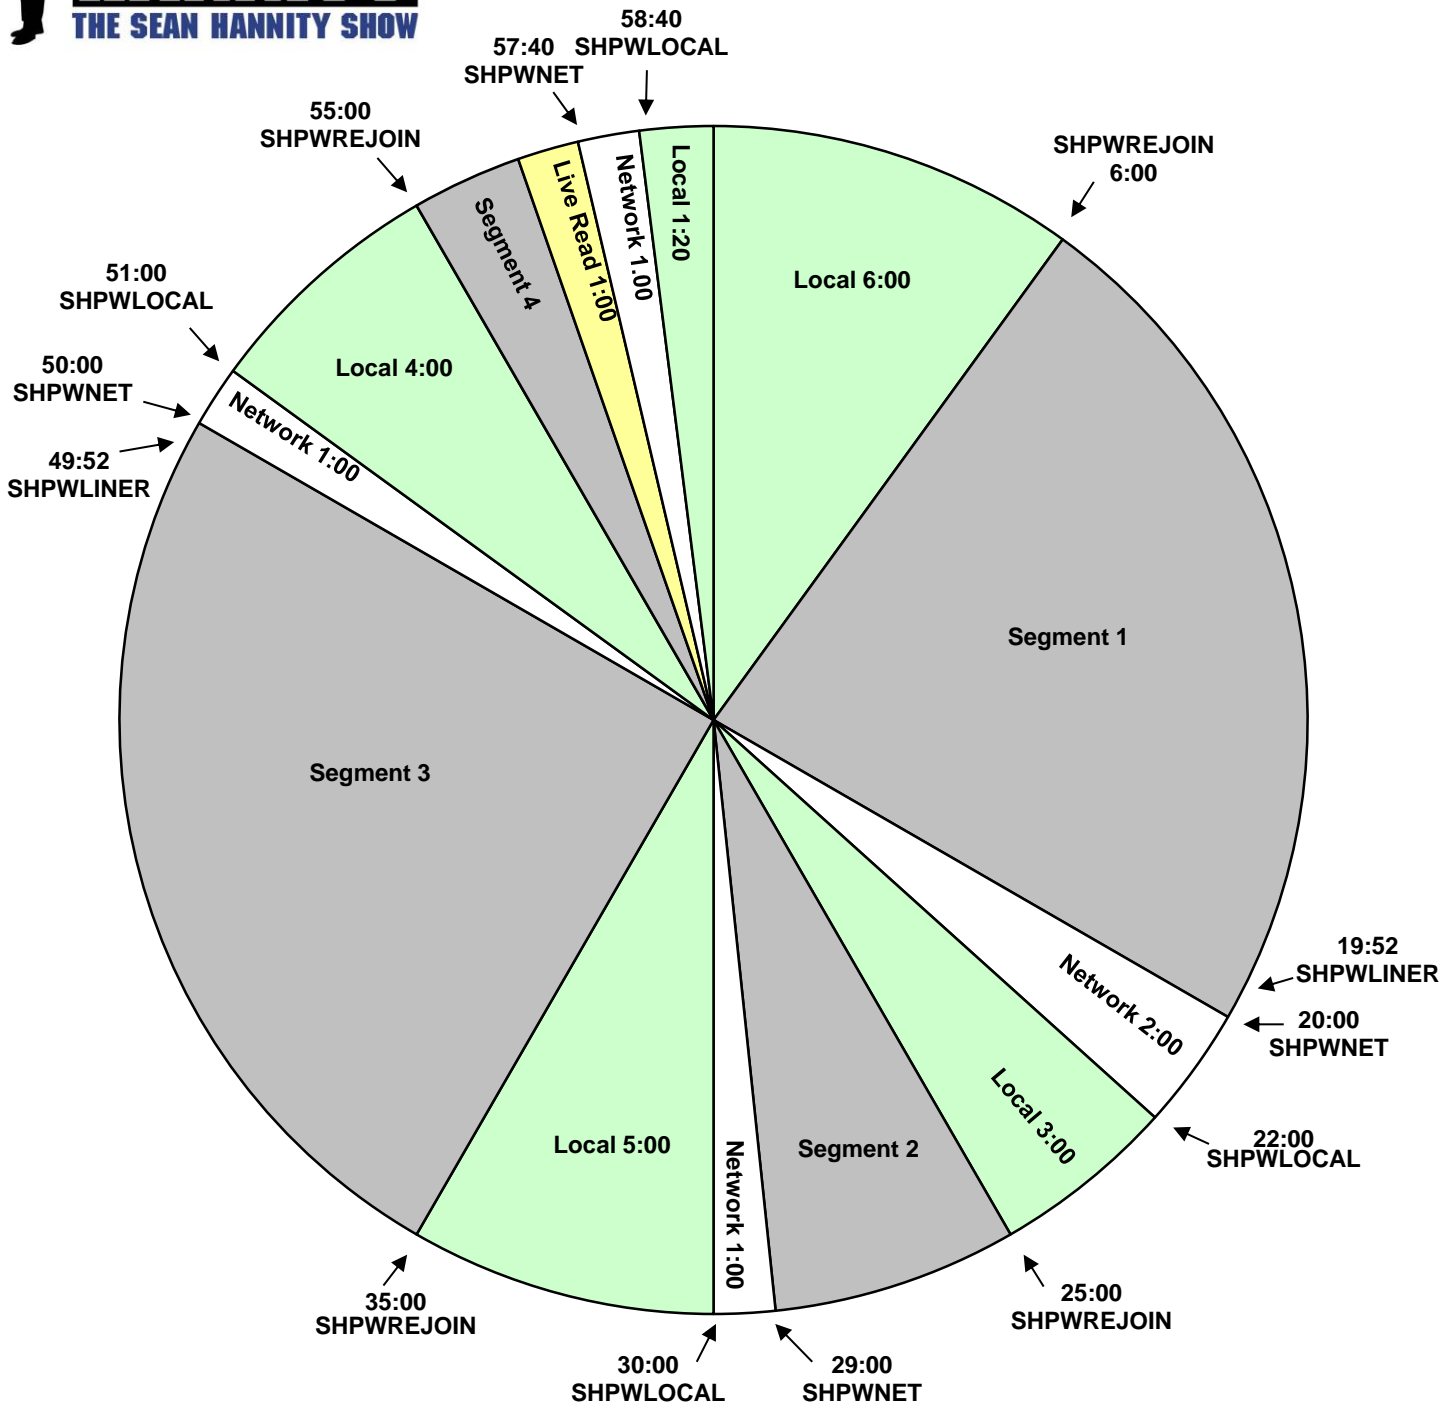

WEEKEND (ENCORE) PROGRAM CLOCK

Premiere XDS PRO4-P Satellite
 Fed Fridays at 6PM Eastern / 3PM Pacific
 *Please do not air this program before 12am Saturday
 in your local time zone.

For Technical Assistance Call
 Premiere Network Operations Center: (800) 276-4431
 Technical Info: <http://engineering.premiereradio.com>

Hard outs at 29:00 and 56:40. Other breaks float.
 SHPWREJOIN: local streaming start.
 SHPWLINER: fires local liner.
 SHPWLOCAL: fires local break.
 SHPWNET: local streaming stop.
 Local avails filled with ad counsel content.