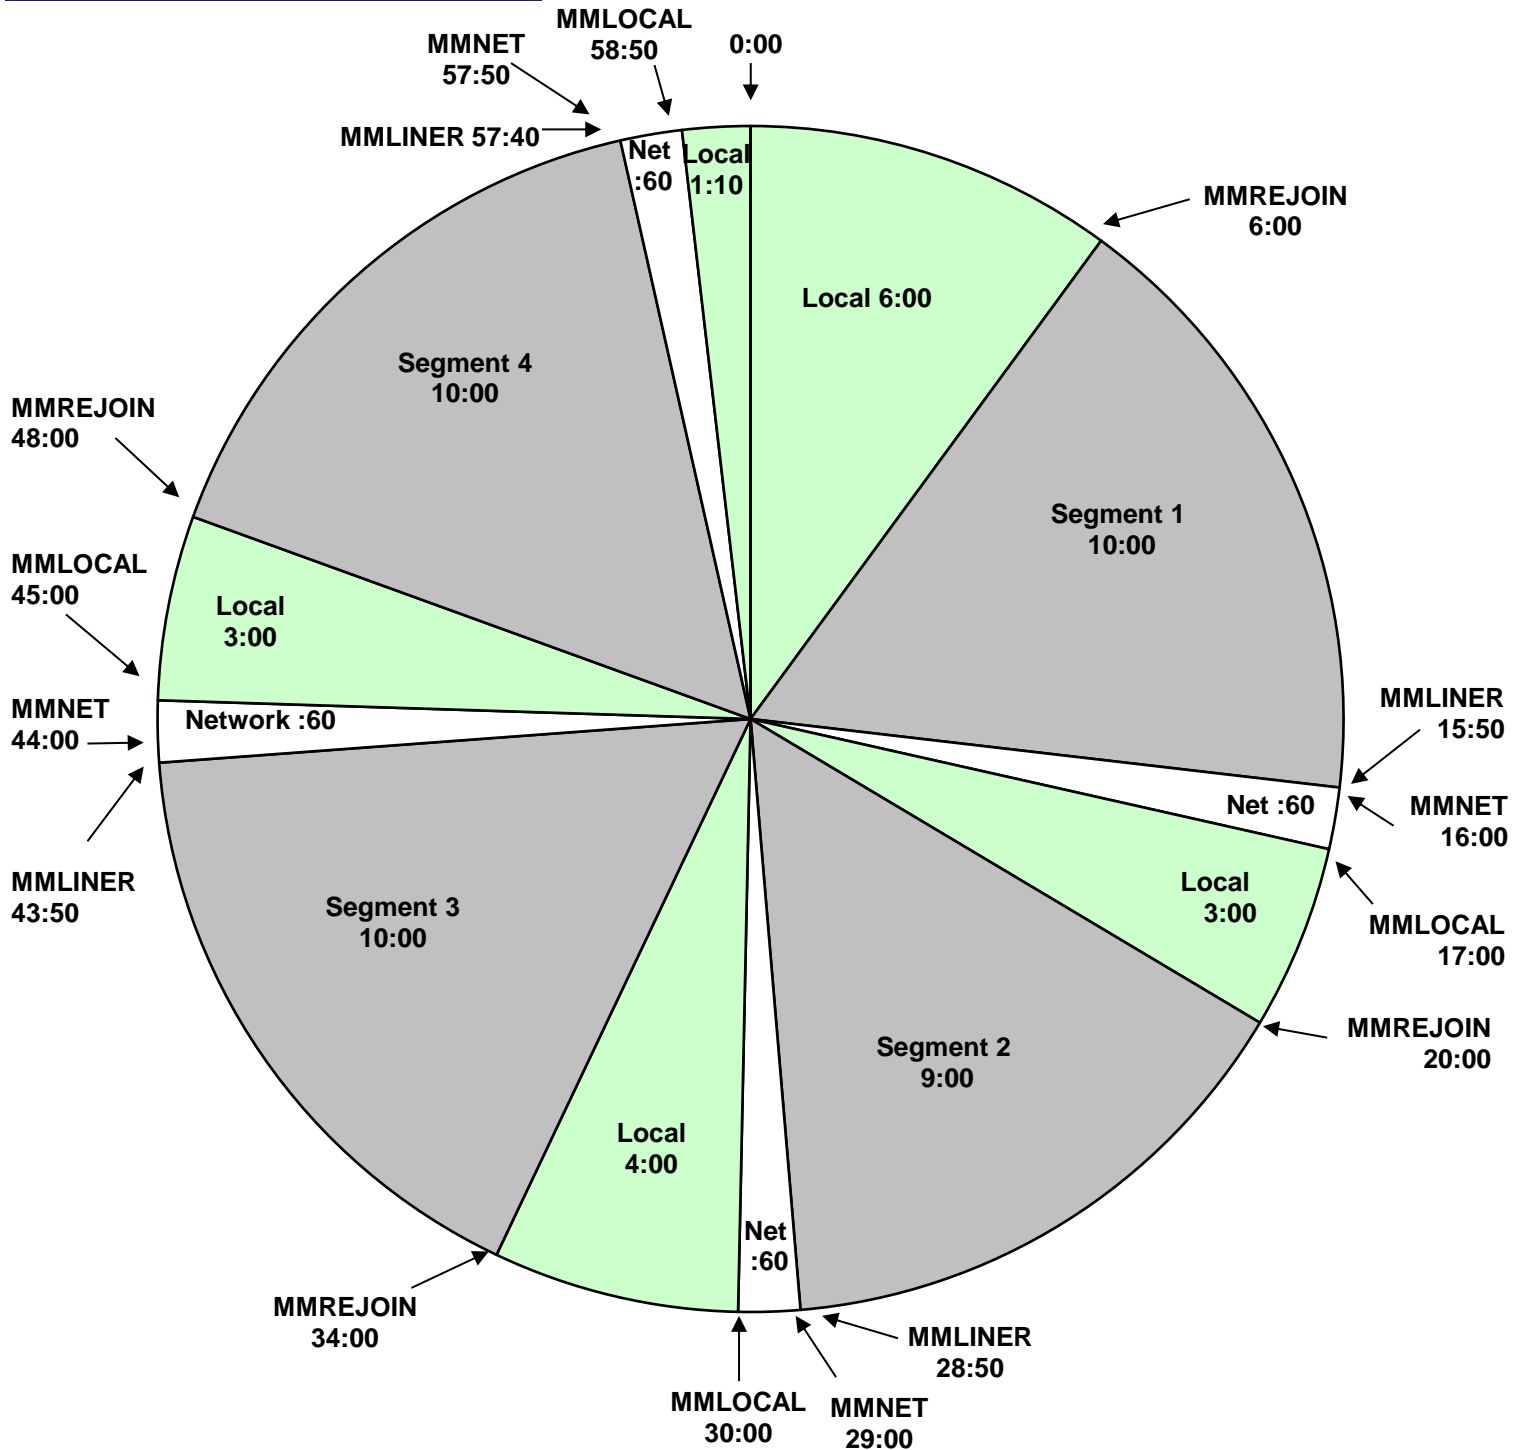

The WEEKEND

with MICHAEL BROWN

Premiere XDS PRO4-P Satellite
 12 - 3 PM Eastern/ 11 AM - 2 PM Central/
 9 AM - 12 PM Pacific time

For Technical Assistance Call
 Premiere Network Operations Center: (800) 276-4431
 Technical Info: <http://engineering.premiereradio.com>

MMLOCAL fires local breaks.
 Fixed breaks at 28:50 and 57:40. All others float.
 :10-second rejoin bumpers at :20 & :48.
 :20-second rejoin bumper at :34.
 New listener line: 800-501-7080.

premiere
 NETWORKS