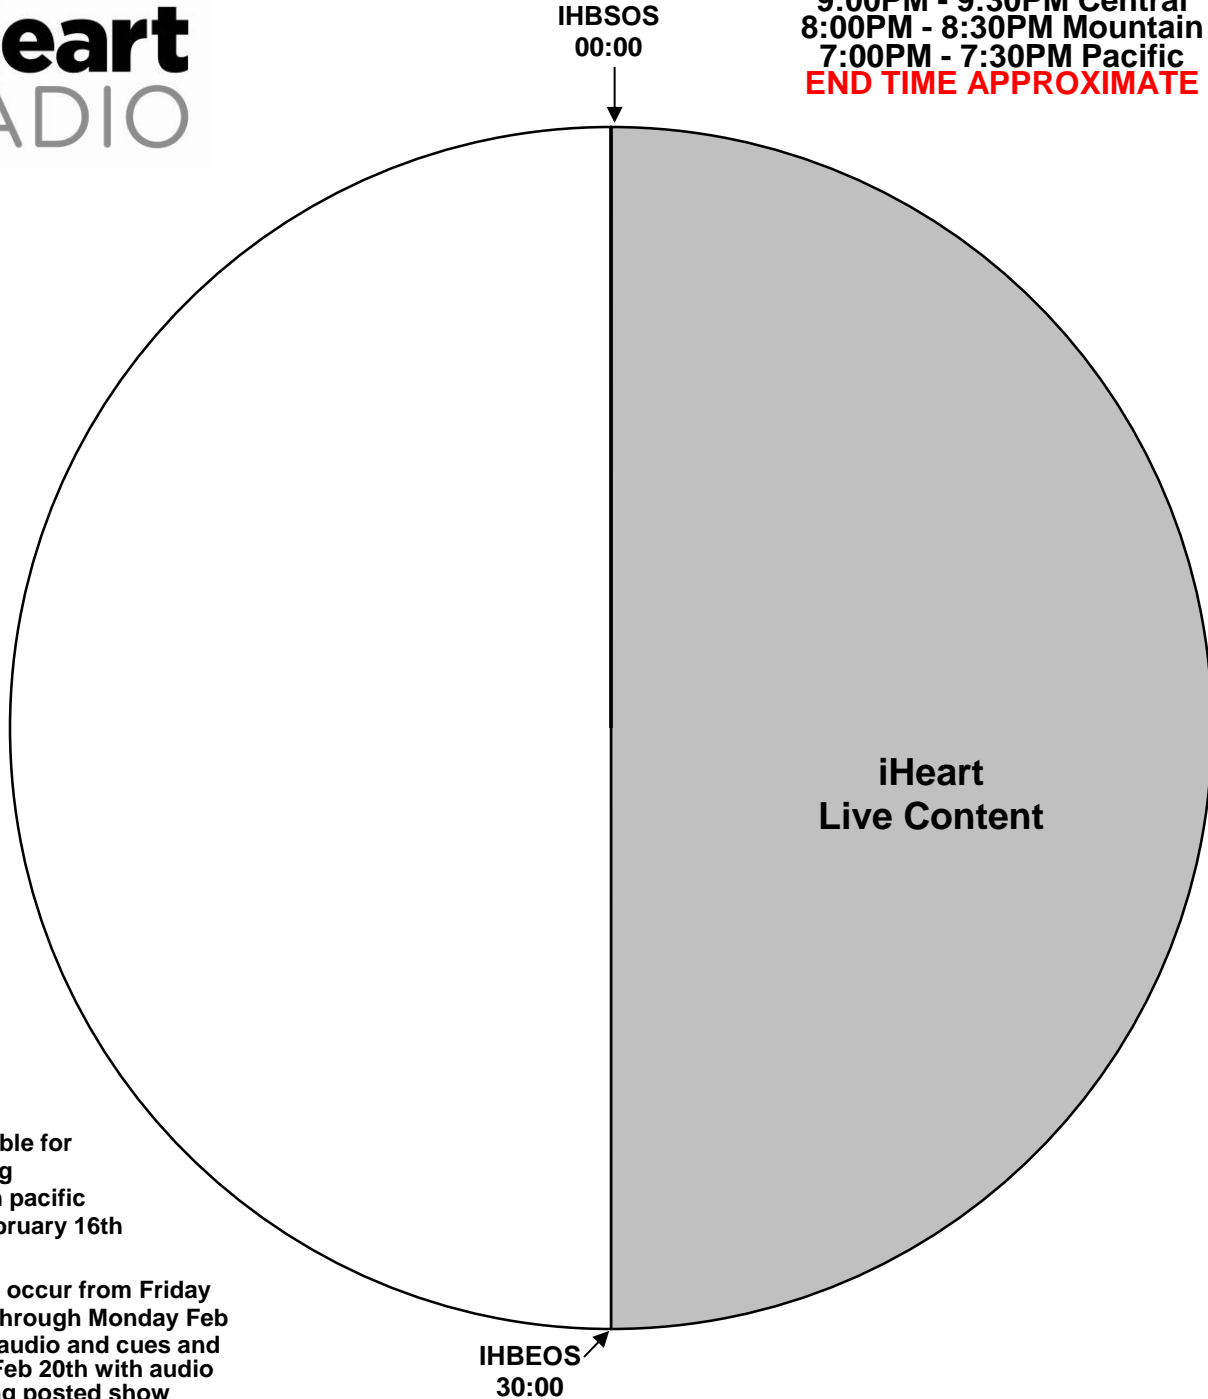

iHeartRadio Icons with Bon Jovi

XDS Program: iHeart Bon Jovi
PID 1020, PGM 40

Effective Date: February 21st, 2018
Premiere XDS PRO4-P Satellite
10:00 PM - 10:30 PM Eastern
9:00PM - 9:30PM Central
8:00PM - 8:30PM Mountain
7:00PM - 7:30PM Pacific
END TIME APPROXIMATE