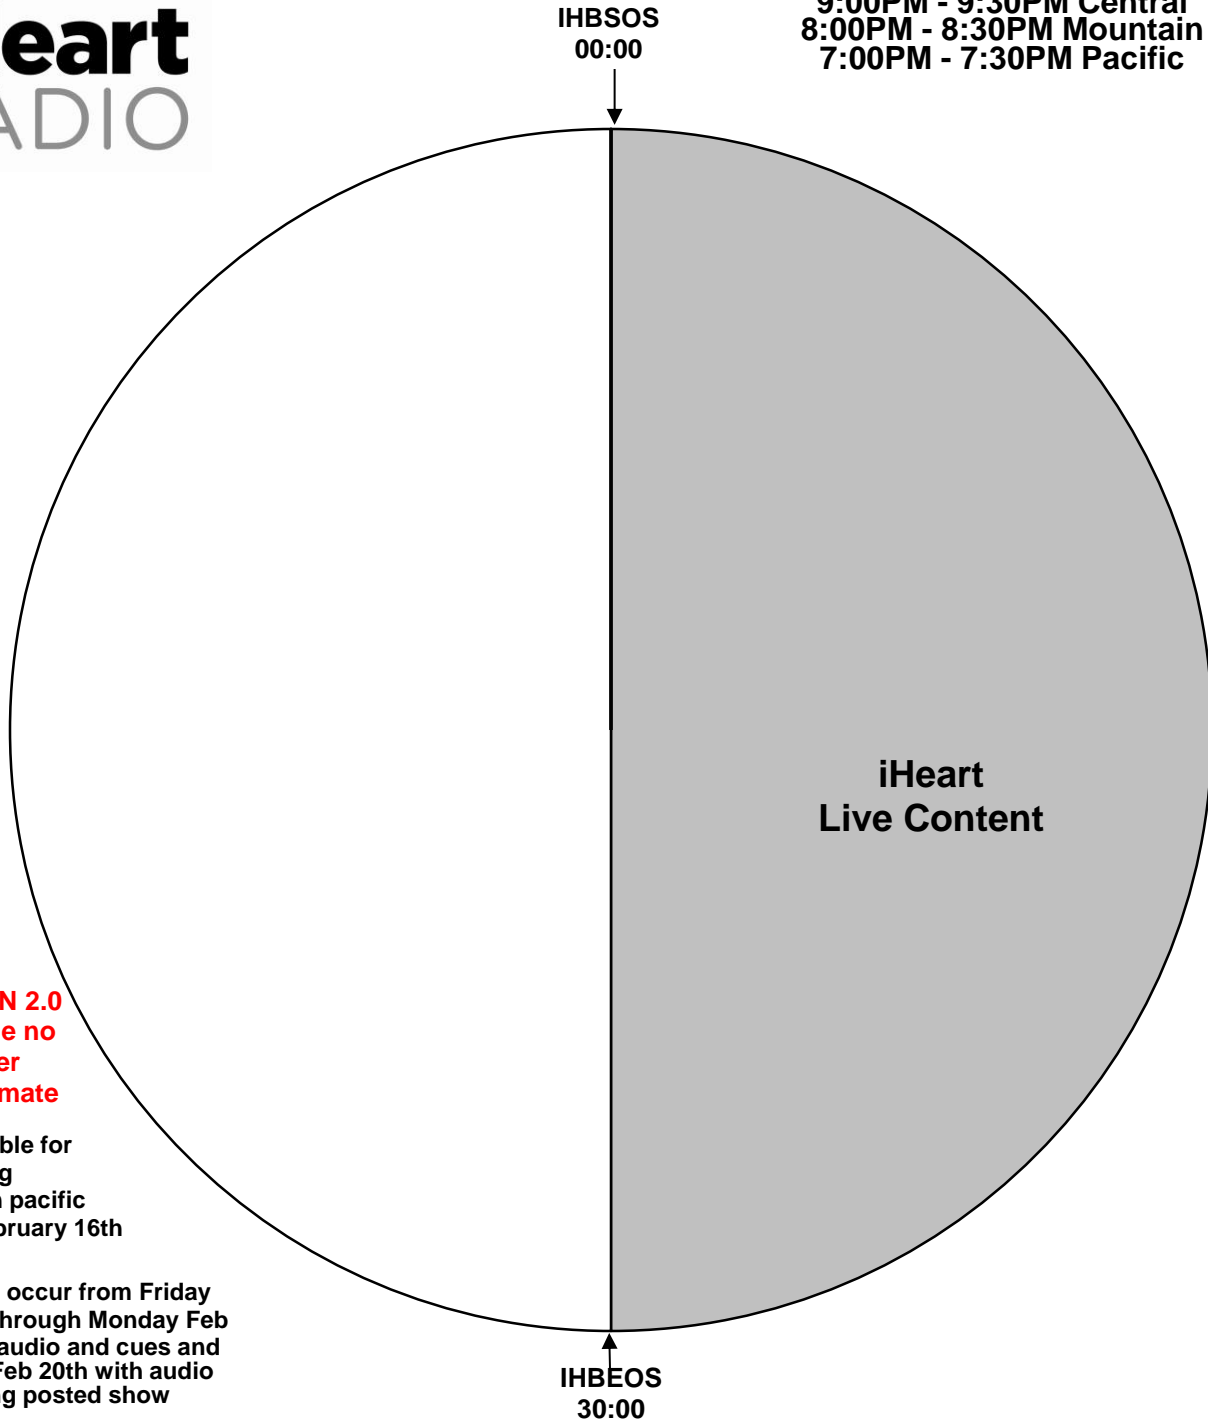

iHeartRadio Icons with Bon Jovi

XDS Program: iHeart Bon Jovi
PID 1020, PGM 40

Effective Date: February 21st, 2018
Premiere XDS PRO4-P Satellite
10:00 PM - 10:30 PM Eastern
9:00PM - 9:30PM Central
8:00PM - 8:30PM Mountain
7:00PM - 7:30PM Pacific