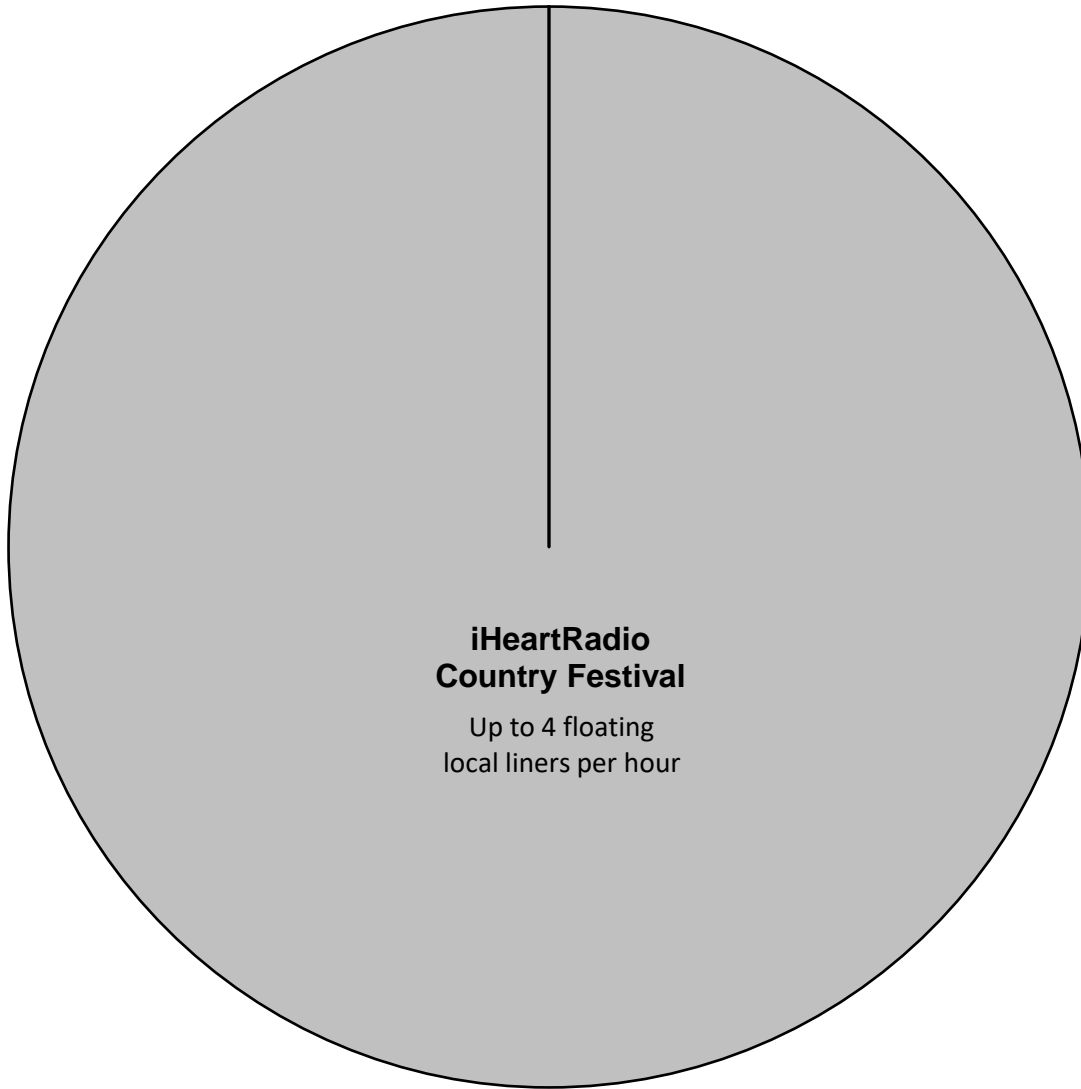

iHeartRadio Country Festival 2024

XDS Program: IH Country Fest 24
PGM 48, PID 101D

Effective Date: Saturday, May 4th 2024
Premiere XDS PRO4-P Satellite

Airs Live

8:00 PM - 2:00 AM Eastern

7:00 PM - 1:00 AM Central

6:00 PM - 12:00 AM Mountain

5:00 PM - 11:00 PM Pacific

Hour 2 of 6

IHID
00:00

**iHeartRadio
Country Festival**

Up to 4 floating
local liners per hour

Testing Begins Thursday April 25th through Tuesday
April 30th with audio and cues during posted show
hours