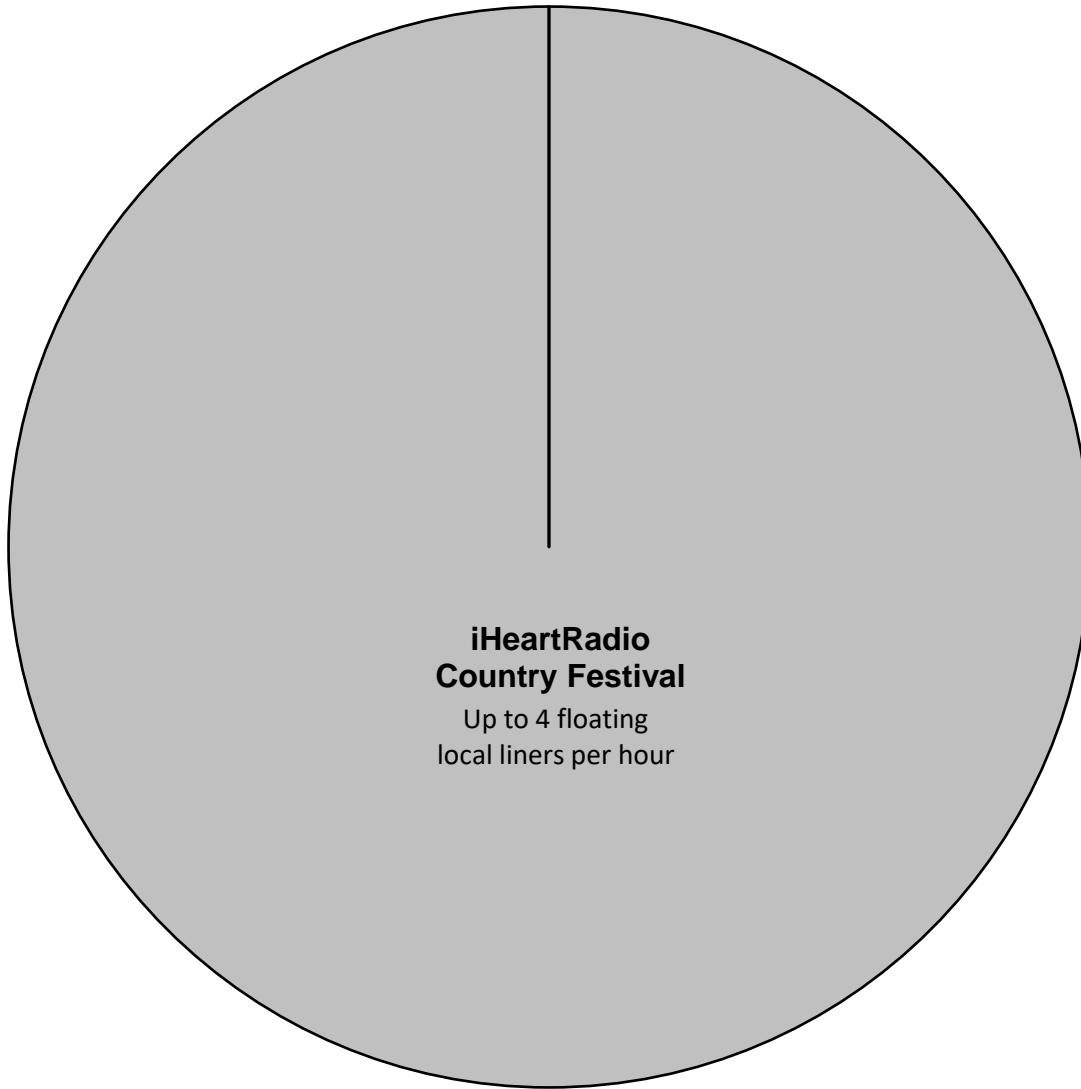

iHeartRadio Country Festival 2024

XDS Program: IH Country Fest 24
PGM 48, PID 101D

Effective Date: Saturday, May 4th 2024
Premiere XDS PRO4-P Satellite

Airs Live

8:00 PM - 2:00 AM Eastern

7:00 PM - 1:00 AM Central

6:00 PM - 12:00 AM Mountain

5:00 PM - 11:00 PM Pacific

Hour 3 of 6

IHID
00:00

**iHeartRadio
Country Festival**

Up to 4 floating
local liners per hour

Testing Begins Thursday April 25th through Tuesday
April 30th with audio and cues during posted show
hours