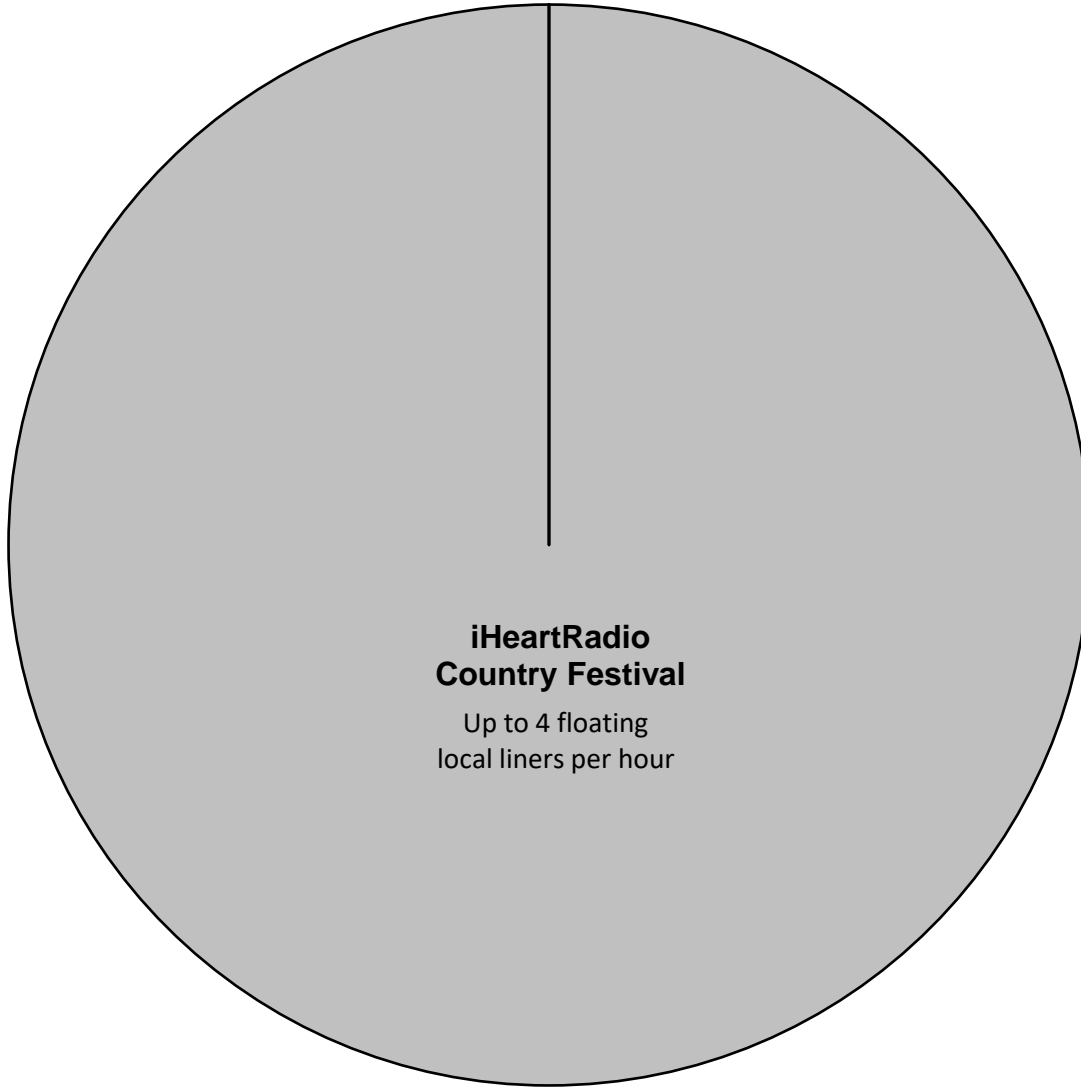

iHeartRadio Country Festival 2024

XDS Program: IH Country Fest 24
PGM 48, PID 101D

Effective Date: Saturday, May 4th 2024
Premiere XDS PRO4-P Satellite

Airs Live

8:00 PM - 2:00 AM Eastern

7:00 PM - 1:00 AM Central

6:00 PM - 12:00 AM Mountain

5:00 PM - 11:00 PM Pacific

Hour 4 of 6

IHID
00:00

**iHeartRadio
Country Festival**

Up to 4 floating
local liners per hour

Testing Begins Thursday April 25th through Tuesday
April 30th with audio and cues during posted show
hours