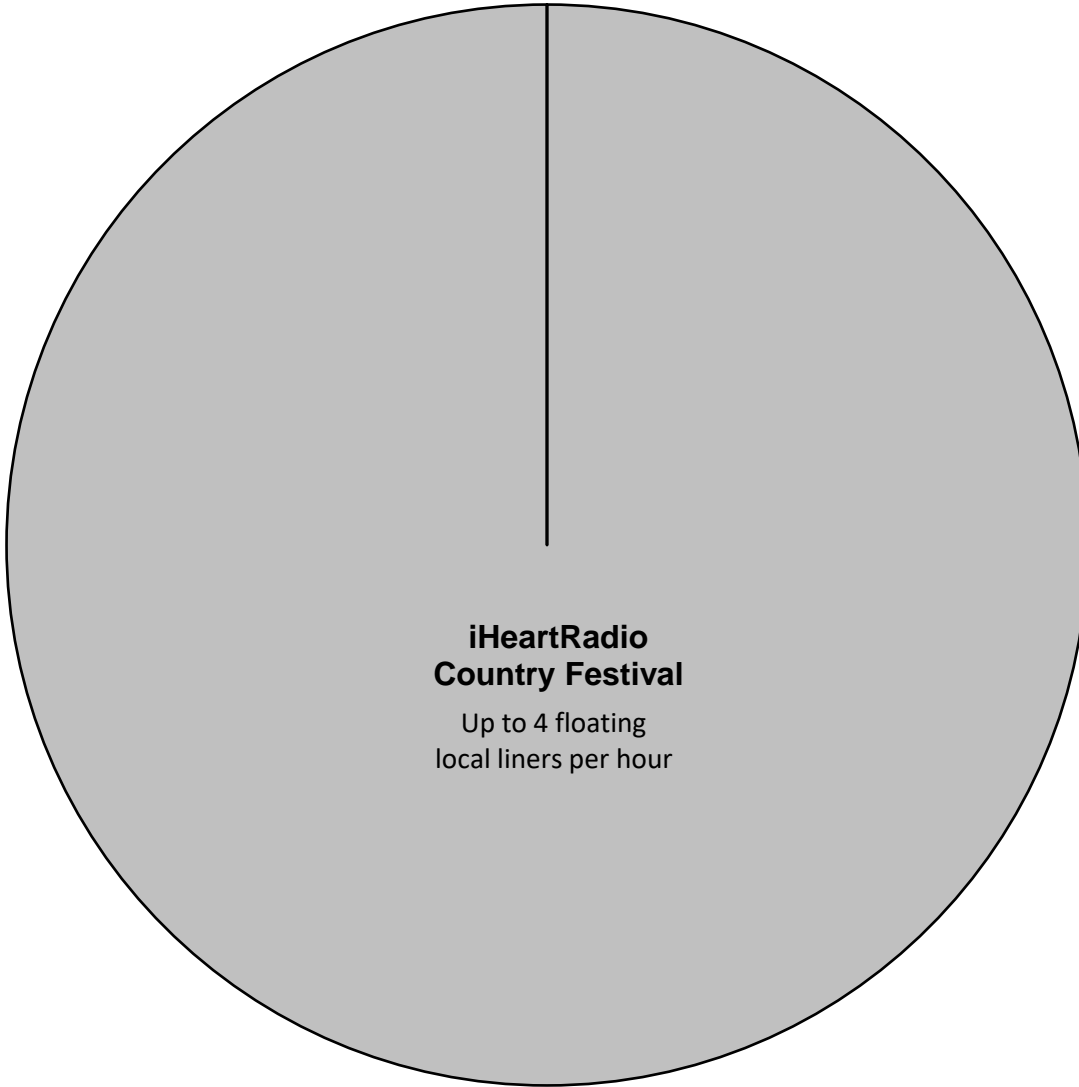

iHeartRadio Country Festival 2024

XDS Program: IH Country Fest 24
PGM 48, PID 101D

Effective Date: Saturday, May 4th 2024
Premiere XDS PRO4-P Satellite

Airs Live
8:00 PM - 2:00 AM Eastern
7:00 PM - 1:00 AM Central
6:00 PM - 12:00 AM Mountain
5:00 PM - 11:00 PM Pacific
Hour 5 of 6

IHID
00:00

**iHeartRadio
Country Festival**

Up to 4 floating
local liners per hour

Testing Begins Thursday April 25th through Tuesday
April 30th with audio and cues during posted show
hours

For Technical Assistance call:
Premiere Network Operations Center: 800-276-4431
Technical Info: <http://engineering.premiereradio.com/>

premiere
NETWORKS

XDS Relays:

IHSOS – Start of Show (1st Hour Only)
IHID - (:05) Dry Legal ID
IHLINER - (:05) Dry Local Liner
IHEOS – End of Show

Legal ID Cue will be triggered as close to the top of hour as practical. Hour 1
has no ID at start of show.

Up to 4 Floating Liners Per Hour

It is HIGHLY RECOMMENDED that you schedule a board operator for the evening
and run a local delay.