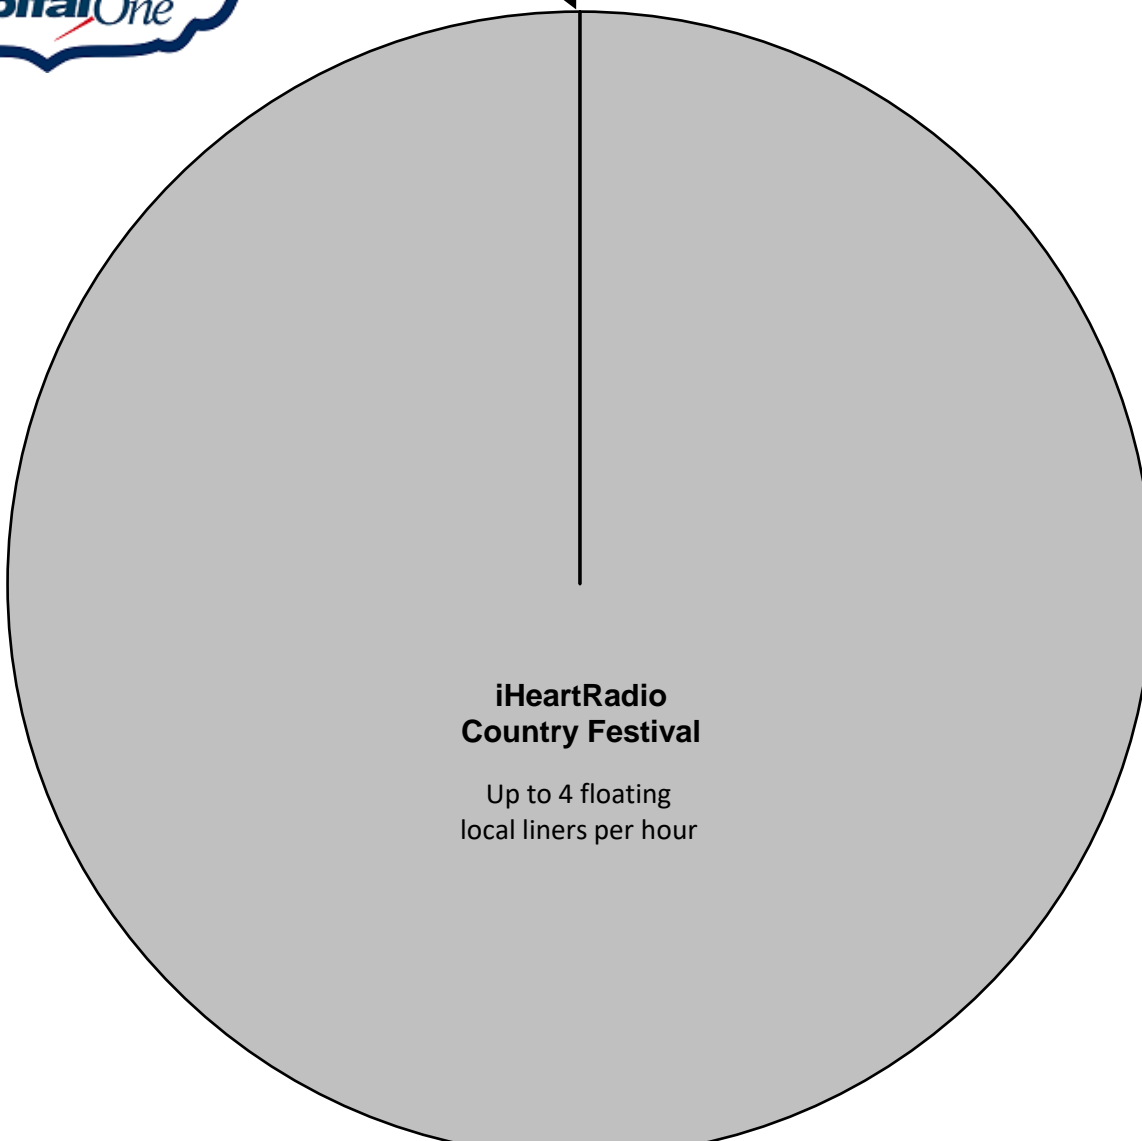

# iHeartRadio Country Festival 2024

XDS Program: IH Country Fest 24  
PGM 48, PID 101D

Effective Date: Saturday, May 4th 2024  
Premiere XDS PRO4-P Satellite

Airs Live

8:00 PM - 2:00 AM Eastern

7:00 PM - 1:00 AM Central

6:00 PM - 12:00 AM Mountain

5:00 PM - 11:00 PM Pacific

Hour 6 of 6

IHEOS  
59:59

IHID  
00:00

**iHeartRadio  
Country Festival**

Up to 4 floating  
local liners per hour

Testing Begins Thursday April 25th through Tuesday  
April 30th with audio and cues during posted show  
hours

Up to 4 Floating Liners Per Hour

It is HIGHLY RECOMMENDED that you schedule a board operator for the evening  
and run a local delay.