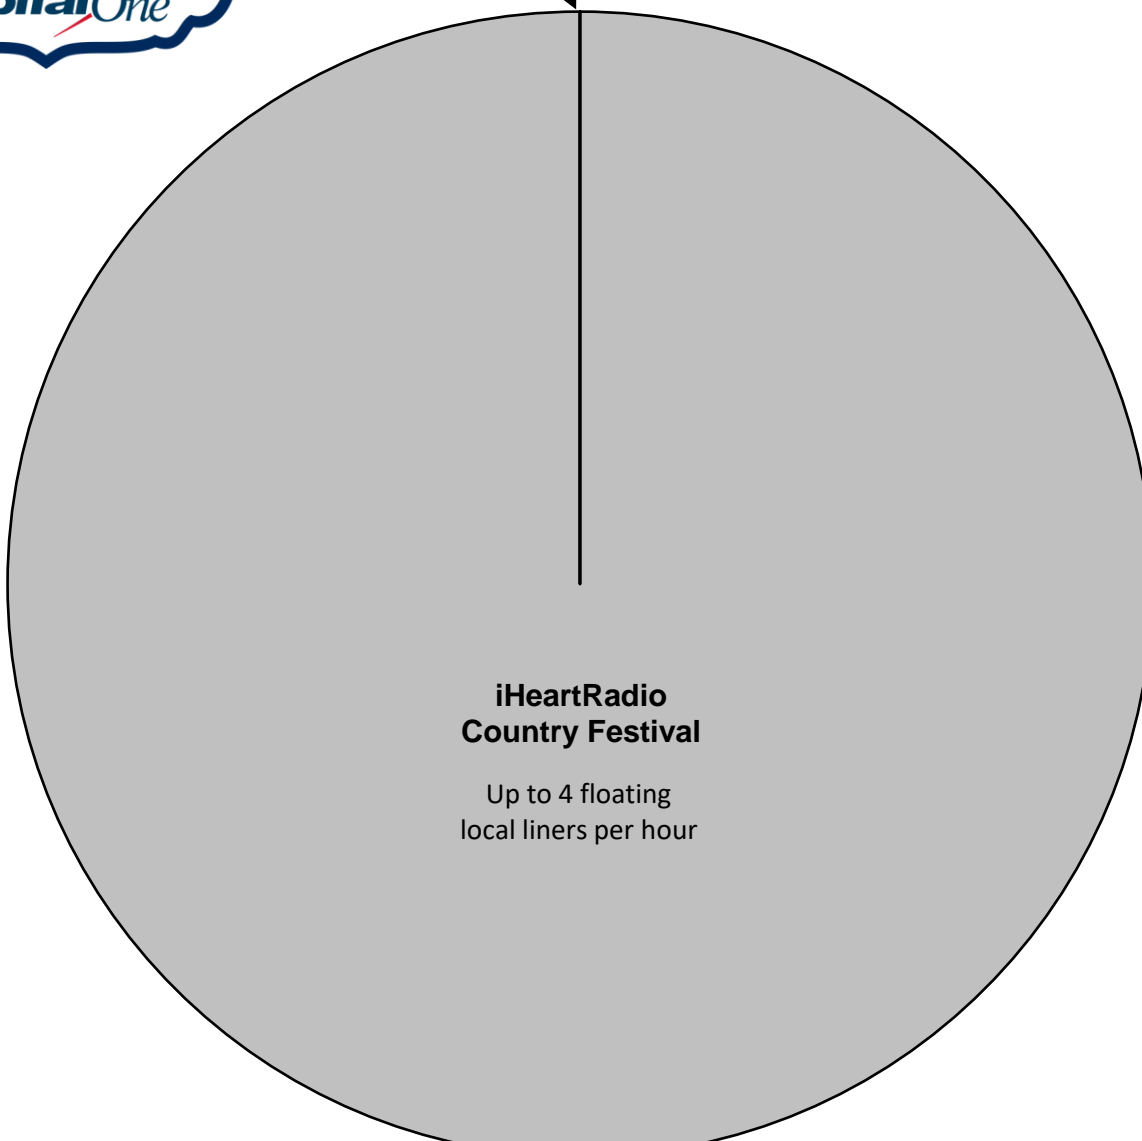

# iHeartRadio Country Festival 2025

XDS Program: IH Country Fest 25

PGM 110, PID 106F

Effective Date: Saturday, May 3rd 2025

Premiere XDS PRO4-P Satellite

Airs Live

8:00 PM - 1:00 AM Eastern

7:00 PM - 12:00 AM Central

6:00 PM - 11:00 PM Mountain

5:00 PM - 10:00 PM Pacific

Hour 5 of 5

IHEOS  
59:59

IHID  
00:00

**iHeartRadio  
Country Festival**

Up to 4 floating  
local liners per hour

Testing Begins Thursday April 24th through  
Wednesday April 30th with audio and cues during  
posted show hours

Up to 4 Floating Liners Per Hour

It is HIGHLY RECOMMENDED that you schedule a board operator for the evening and run a local delay.