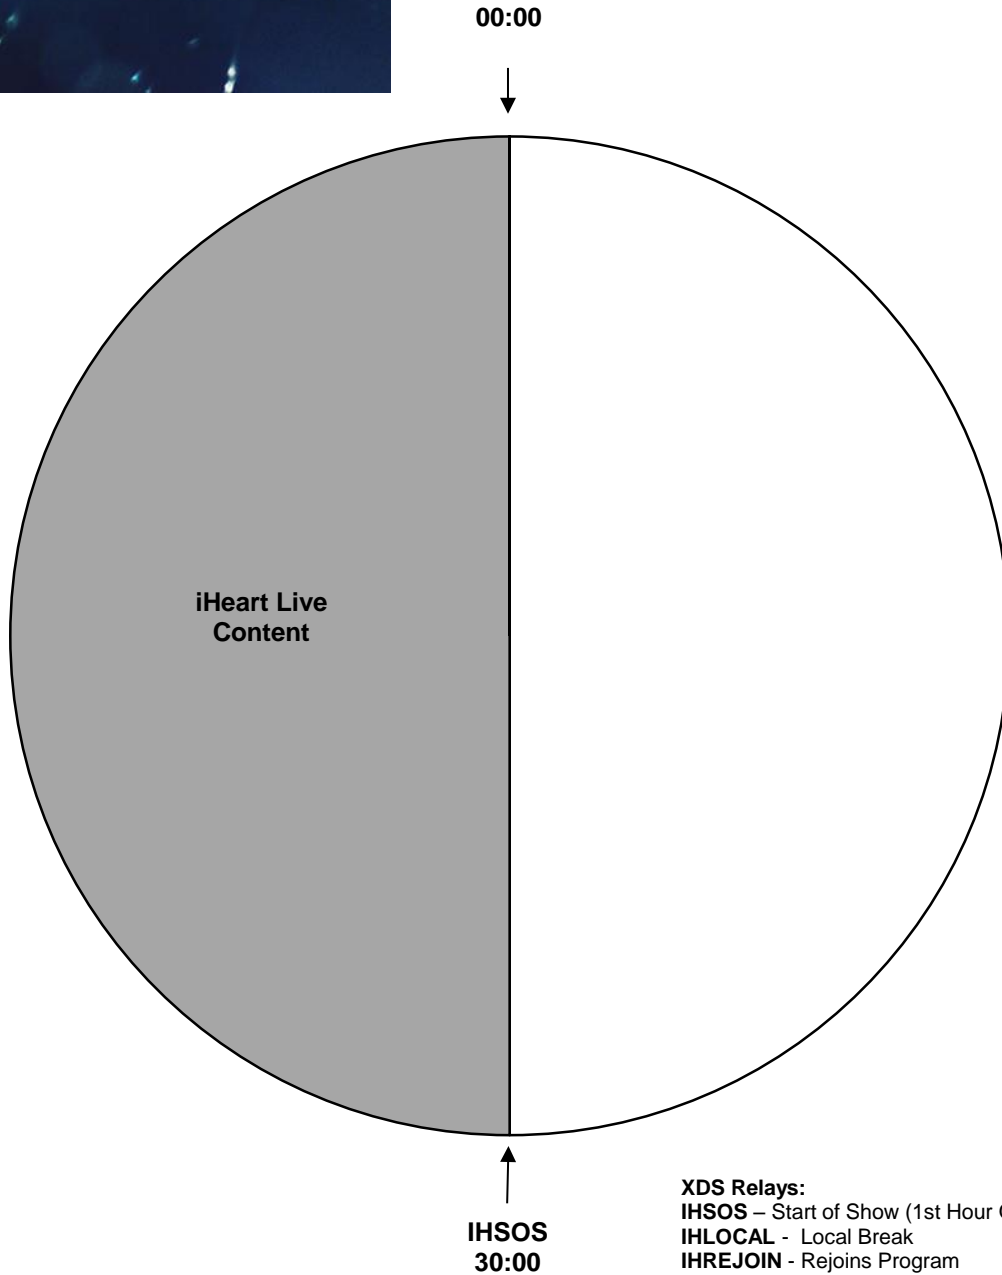

iHeartRadio Jingle Ball 2016
XDS Program: Jingle Ball 2016
 Effective Date: Friday, December 9th, 2016
 Premiere XDS PRO4-P Satellite
 7:30 PM - 11:46 PM Eastern - Live
 6:30 PM - 10:46 PM Central - Live
 8:30 PM - 12:46 AM Mountain - Delayed
 7:30 PM - 11:46 PM Pacific - Delayed
 Hour 1
 End time Approximate
 Please Delay Playback in XDS
 receiver using web interface

- XDS Relays:**
 IHSOS – Start of Show (1st Hour Only)
 IHLOCAL - Local Break
 IHREJOIN - Rejoins Program
 IHID - (:05) Dry Legal ID
 IHLINER - (:05) Dry Local Liner
 IHEOS – End of Show

All Breaks Float

Legal ID Cue will be triggered as close to the top of hour as practical. First Hour has no ID at start of show.

Up to 3 Floating Liners Per Hour

It is HIGHLY RECOMMENDED that you schedule a board operator for the evening and run a local delay.