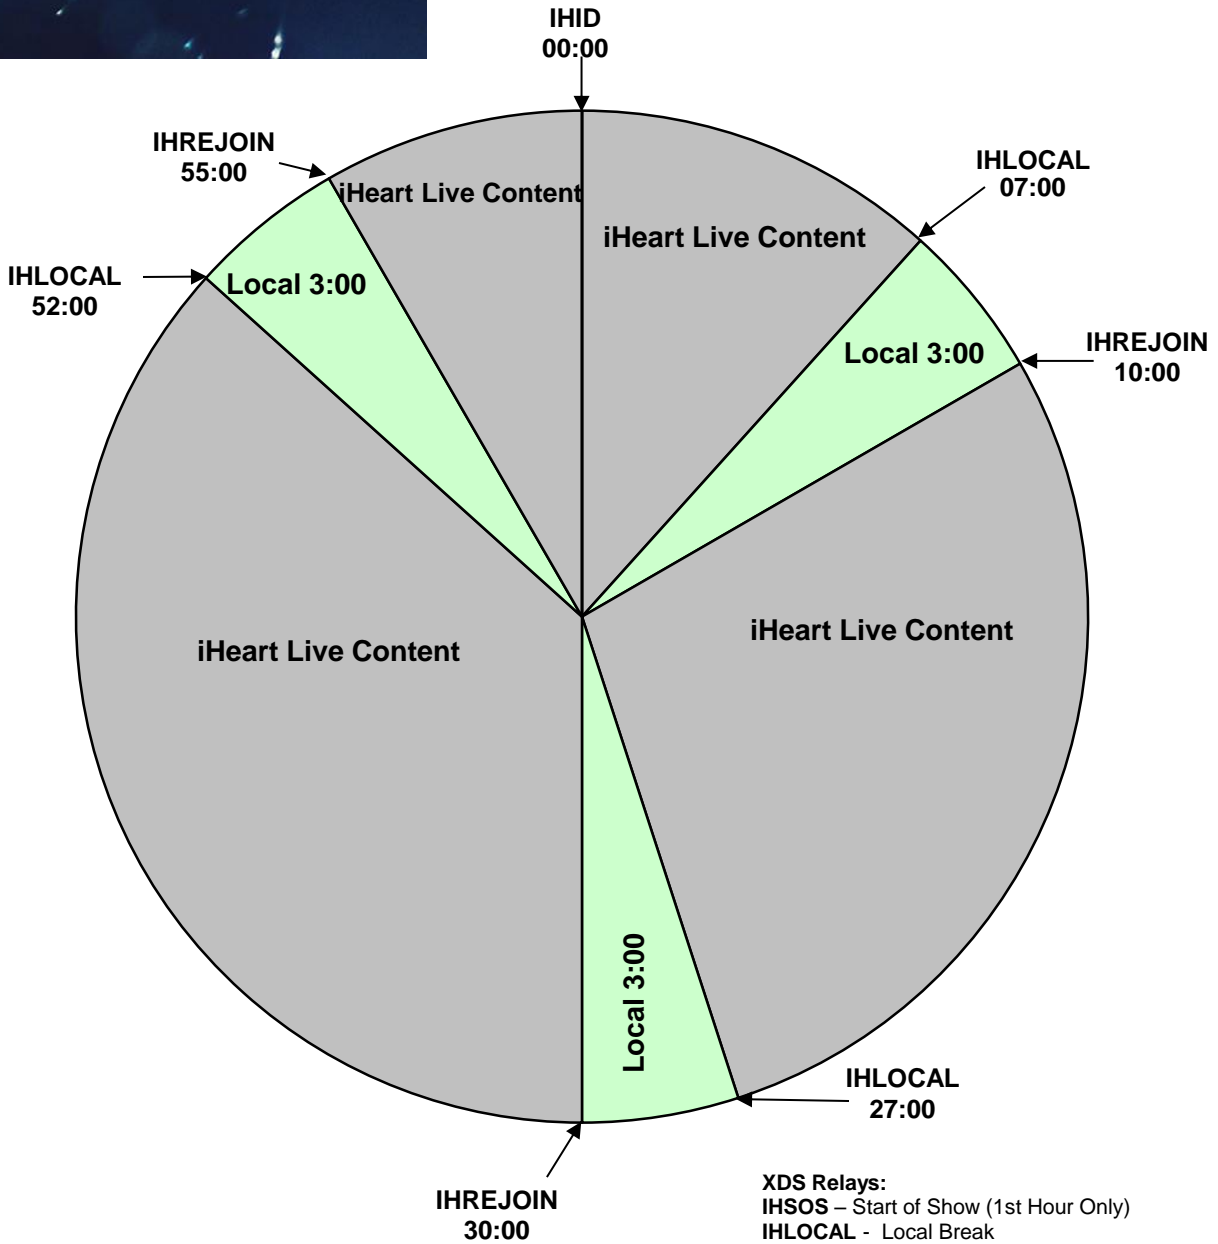

**iHeartRadio Jingle Ball 2016**  
 XDS Program: **Jingle Ball 2016**  
 Effective Date: **Friday, December 9th, 2016**  
 Premiere XDS PRO4-P Satellite  
 7:30 PM - 11:46 PM Eastern - Live  
 6:30 PM - 10:46 PM Central - Live  
 8:30 PM - 12:46 AM Mountain - Delayed  
 7:30 PM - 11:46 PM Pacific - Delayed  
 Hour 2  
 End time approximate  
 Please Delay Playback in XDS  
 receiver using web interface

**XDS Relays:**  
 IHSOS – Start of Show (1st Hour Only)  
 IHLOCAL - Local Break  
 IHREJOIN - Rejoins Program  
 IHID - (:05) Dry Legal ID  
 IHLINER - (:05) Dry Local Liner  
 IHEOS – End of Show

All Breaks Float

Legal ID Cue will be triggered as close to the top of hour as practical. First Hour has no ID at start of show.

Up to 3 Floating Liners Per Hour

It is HIGHLY RECOMMENDED that you schedule a board operator for the evening and run a local delay.