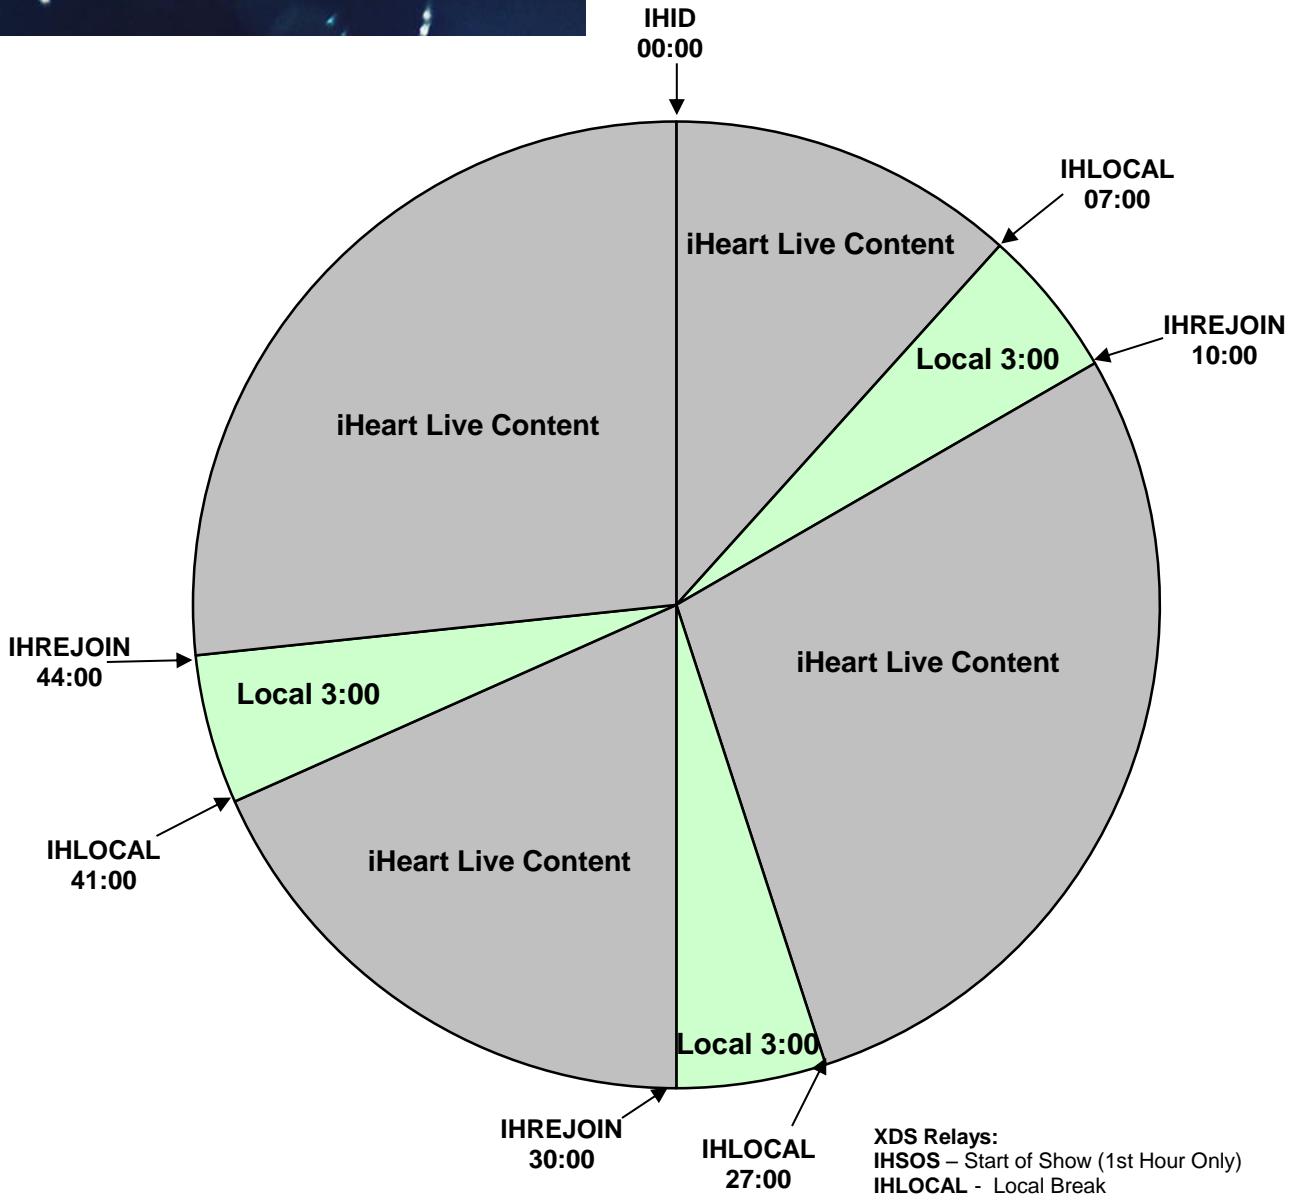

**iHeartRadio Jingle Ball 2016**  
**XDS Program: Jingle Ball 2016**  
 Effective Date: Friday, December 9th, 2016  
 Premiere XDS PRO4-P Satellite  
 7:30 PM - 11:46 PM Eastern - Live  
 6:30 PM - 10:46 PM Central - Live  
 8:30 PM - 12:46 AM Mountain - Delayed  
 7:30 PM - 11:46 PM Pacific - Delayed  
 Hour 3  
 End time approximate  
 Please Delay Playback in XDS receiver using web interface

**XDS Relays:**  
 IHSOS – Start of Show (1st Hour Only)  
 IHLOCAL - Local Break  
 IHREJOIN - Rejoins Program  
 IHID - (:05) Dry Legal ID  
 IHLINER - (:05) Dry Local Liner  
 IHEOS – End of Show

All Breaks Float

Legal ID Cue will be triggered as close to the top of hour as practical. First Hour has no ID at start of show.

Up to 3 Floating Liners Per Hour

It is HIGHLY RECOMMENDED that you schedule a board operator for the evening and run a local delay.