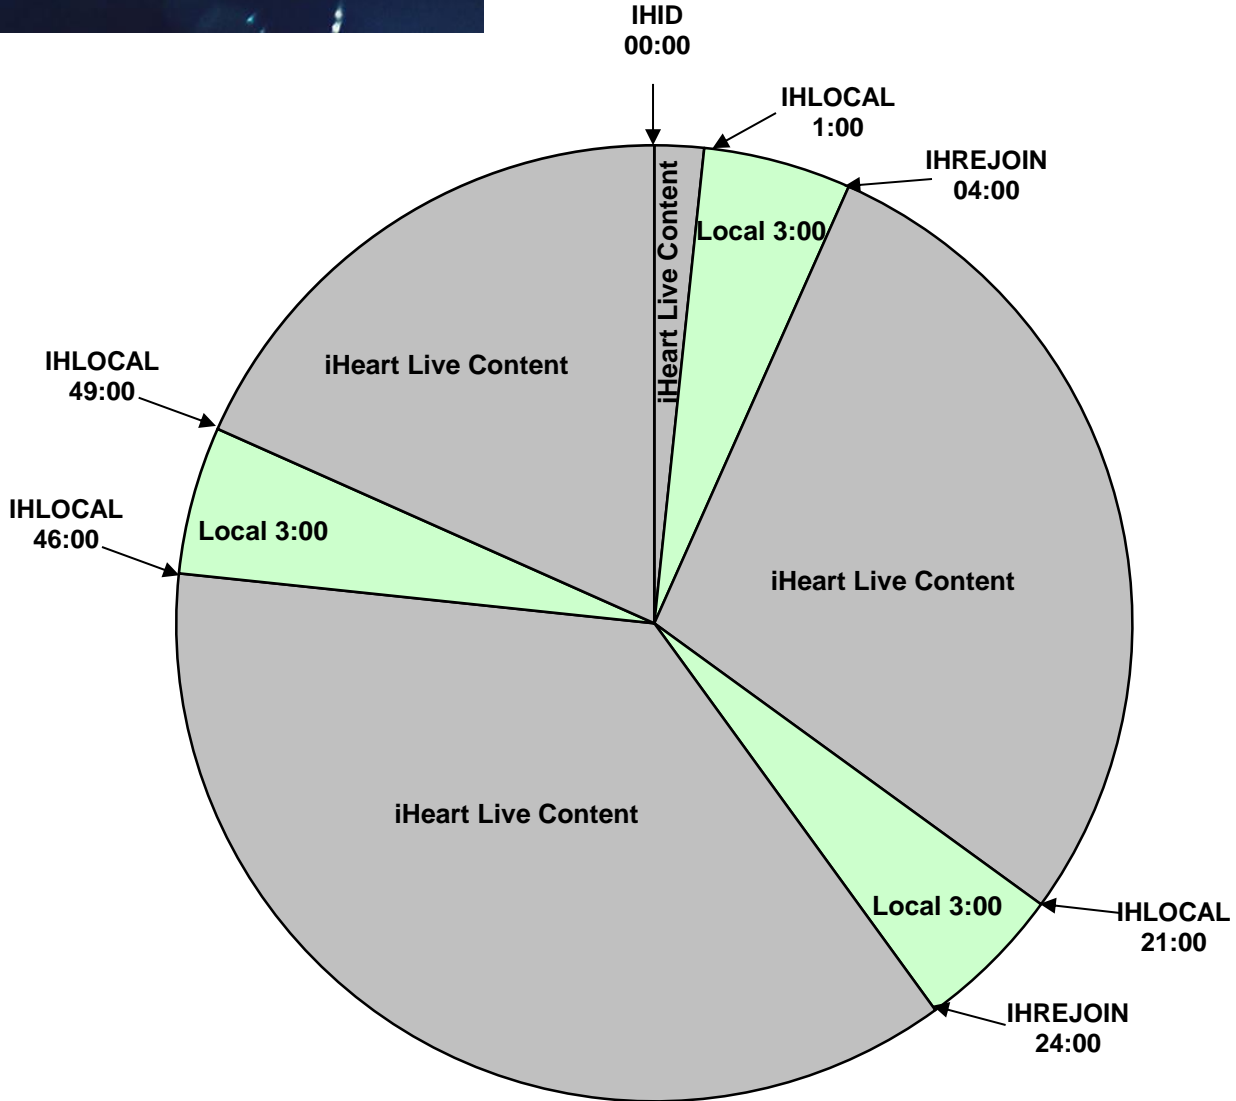

iHeartRadio Jingle Ball 2016
 XDS Program: Jingle Ball 2016
 Effective Date: Friday, December 9th, 2016
 Premiere XDS PRO4-P Satellite
 7:30 PM - 11:46 PM Eastern - Live
 6:30 PM - 10:46 PM Central - Live
 8:30 PM - 12:46 AM Mountain - Delayed
 7:30 PM - 11:46 PM Pacific - Delayed
 Hour 4
 End time approximate
 Please Delay Playback in XDS
 receiver using web interface

XDS Relays:
 IHSOS – Start of Show (1st Hour Only)
 IHLOCAL - Local Break
 IHREJOIN - Rejoins Program
 IHID - (:05) Dry Legal ID
 IHLINER - (:05) Dry Local Liner
 IHEOS – End of Show

All Breaks Float

Legal ID Cue will be triggered as close to the top of hour as practical. First Hour has no ID at start of show.

Up to 3 Floating Liners Per Hour

It is HIGHLY RECOMMENDED that you schedule a board operator for the evening and run a local delay.

Testing to start Monday December 5th through Wednesday December 7th with audio and cues and Thursday December 8th with audio only during posted show hours.