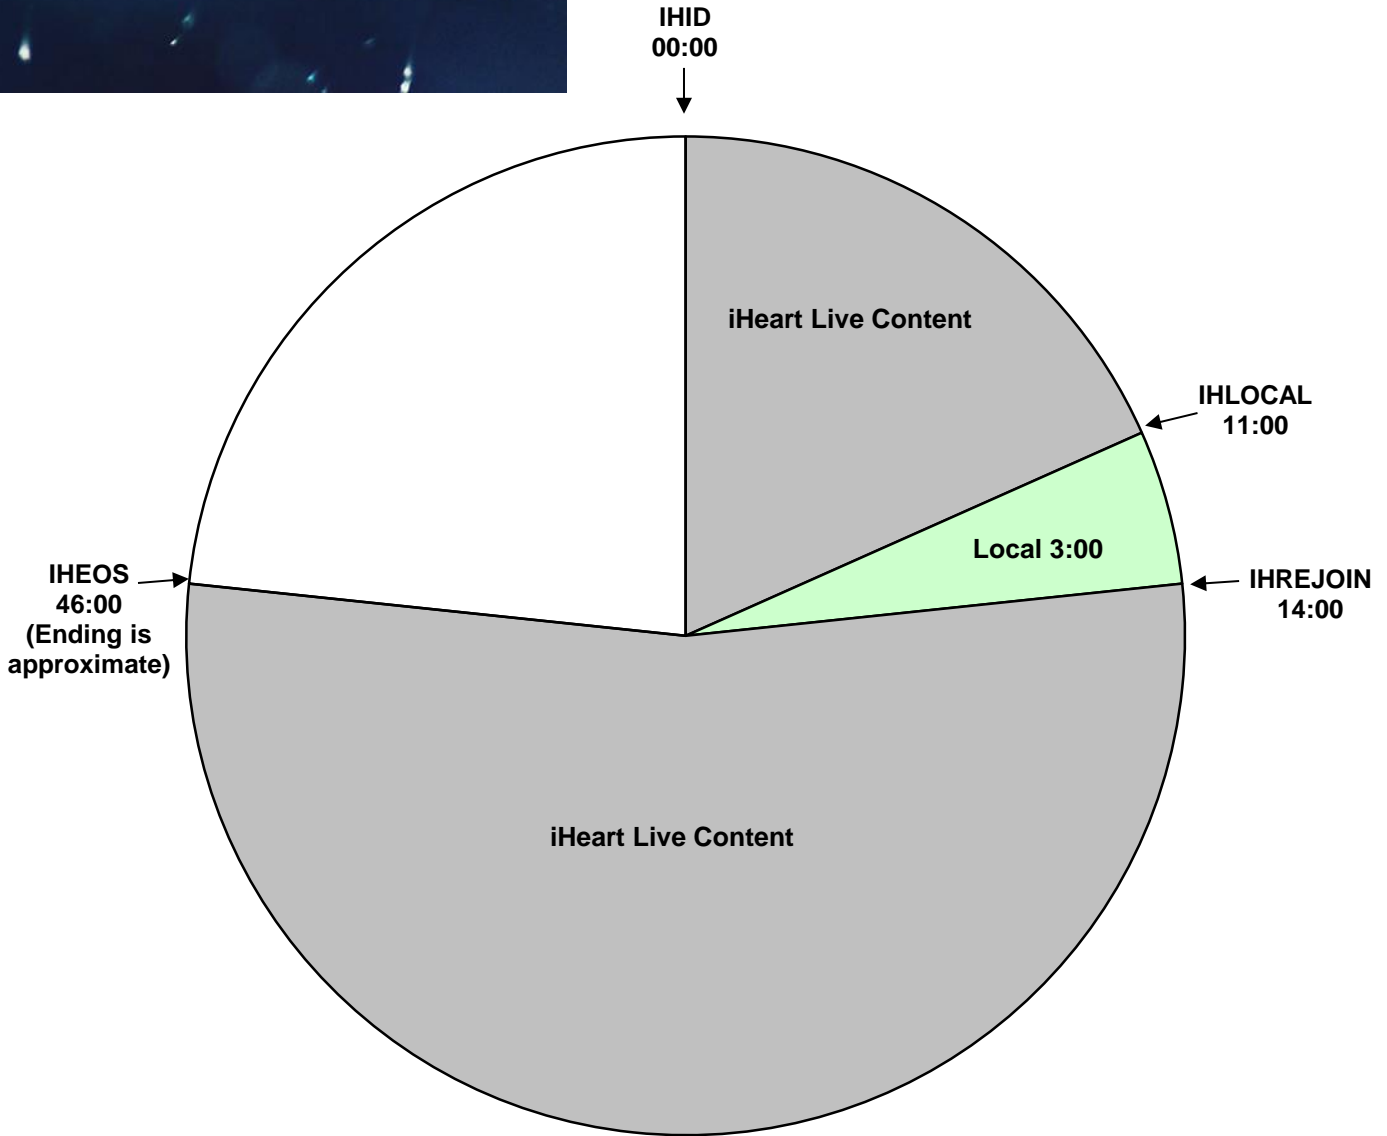

iHeartRadio Jingle Ball 2016
XDS Program: Jingle Ball 2016
 Effective Date: Friday, December 9th, 2016
 Premiere XDS PRO4-P Satellite
 7:30 PM - 11:46 PM Eastern - Live
 6:30 PM - 10:46 PM Central - Live
 8:30 PM - 12:46 AM Mountain - Delayed
 7:30 PM - 11:46 PM Pacific - Delayed
 Hour 5
 End Time Approximate
 Please Delay Playback in XDS
 receiver using web interface

XDS Relays:
 IHSOS – Start of Show (1st Hour Only)
 IHLOCAL - Local Break
 IHREJOIN - Rejoins Program
 IHID - (:05) Produced Legal ID
 IHLINER - (:05) Produced Local Liner
 IHEOS – End of Show

All Breaks Float

Legal ID Cue will be triggered as close to the top of hour as practical. First Hour has no ID at start of show.

Up to 3 Floating Liners Per Hour

It is HIGHLY RECOMMENDED that you schedule a board operator for the evening and run a local delay.