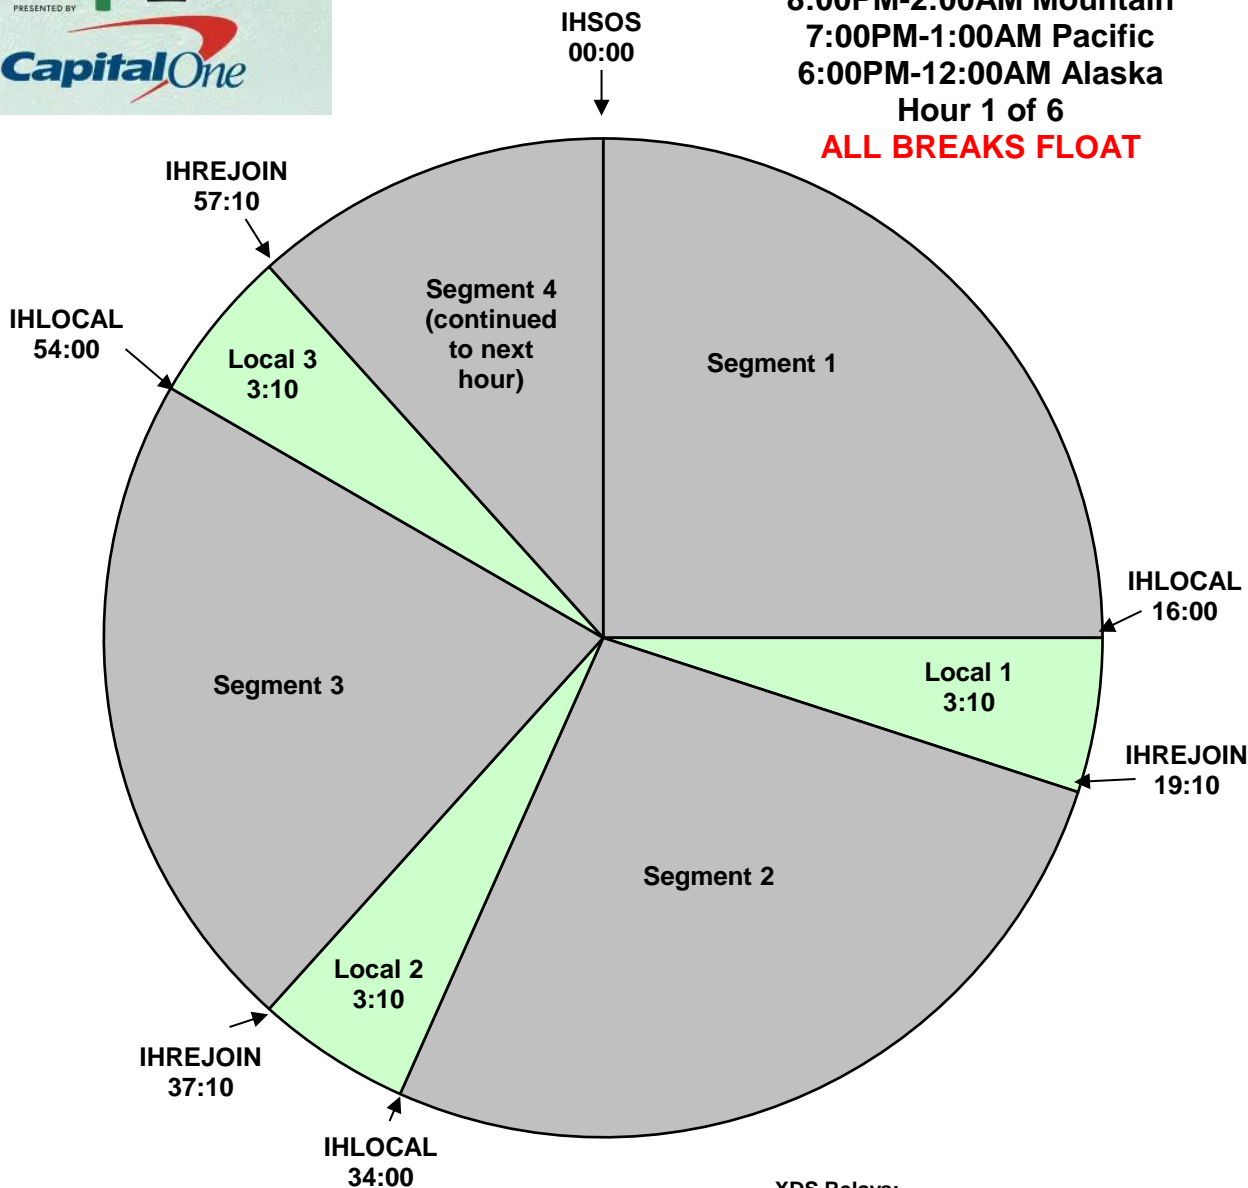

**iHeart Radio Jingle Ball 2022**

**XDS Program: iH Jingle Ball 22**

**(PID 1080, PGM 136)**

**Effective Date, December 9th, 2022**

**Airs live 7:00PM-1:00AM Eastern**

**6:00PM-12:00AM Central**

**All other time zones delay XDS playback to**

**8:00PM-2:00AM Mountain**

**7:00PM-1:00AM Pacific**

**6:00PM-12:00AM Alaska**

**Hour 1 of 6**

**ALL BREAKS FLOAT**

Testing to start Monday December 5th through Thursday December 8th with audio and cues during posted show hours.

**All Breaks Float**

Legal ID Cue will be triggered as close to the top of hour as practical. First Hour has no ID at start of show.

**Up to 4 Floating Liners Per Hour**

It is HIGHLY RECOMMENDED that you schedule a board operator for the evening and run a local delay.