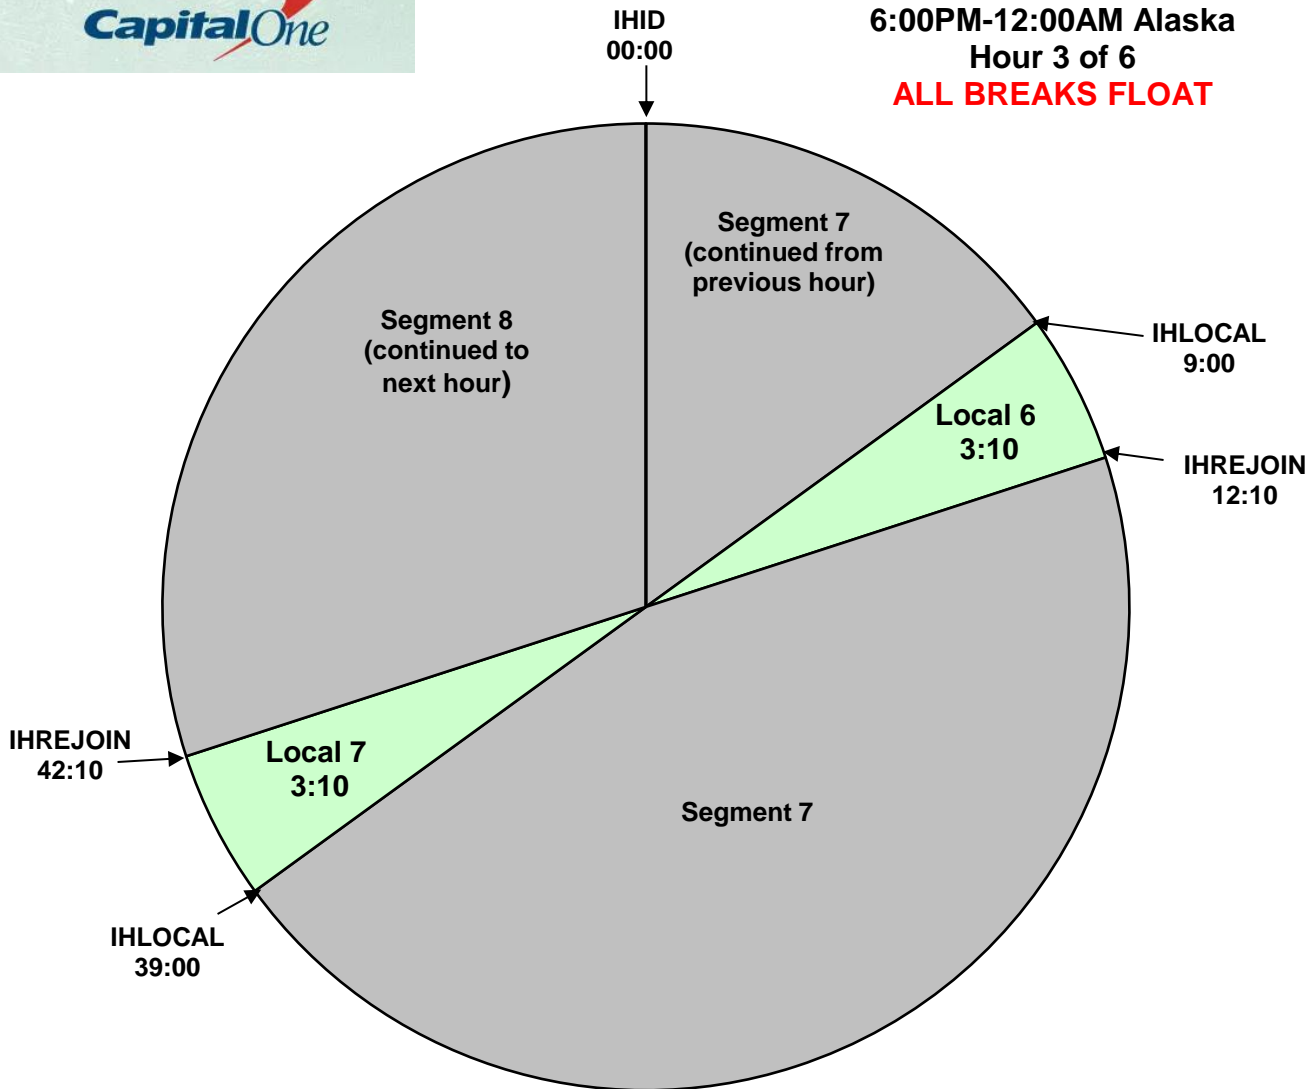

iHeart Radio Jingle Ball 2022

XDS Program: iH Jingle Ball 22

(PID 1080, PGM 136)

Effective Date, December 9th, 2022

Airs live 7:00PM-11:00AM Eastern

6:00PM-12:00AM Central

All other time zones delay XDS playback to

8:00PM-2:00AM Mountain

7:00PM-1:00AM Pacific

6:00PM-12:00AM Alaska

Hour 3 of 6

ALL BREAKS FLOAT

Testing to start Sunday December 5th through Wednesday December 8th with audio and cues and Thursday December 9th with audio only during posted show hours.

- XDS Relays:**
- IHSOS – Start of Show (1st Hour Only)
 - IHLOCAL - Local Break
 - IHREJOIN - Rejoins Program
 - IHID - (:05) Dry Legal ID
 - IHLINER - (:05) Dry Local Liner
 - IHEOS – End of Show

All Breaks Float

Legal ID Cue will be triggered as close to the top of hour as practical. First Hour has no ID at start of show.

Up to 4 Floating Liners Per Hour

It is HIGHLY RECOMMENDED that you schedule a board operator for the evening and run a local delay.