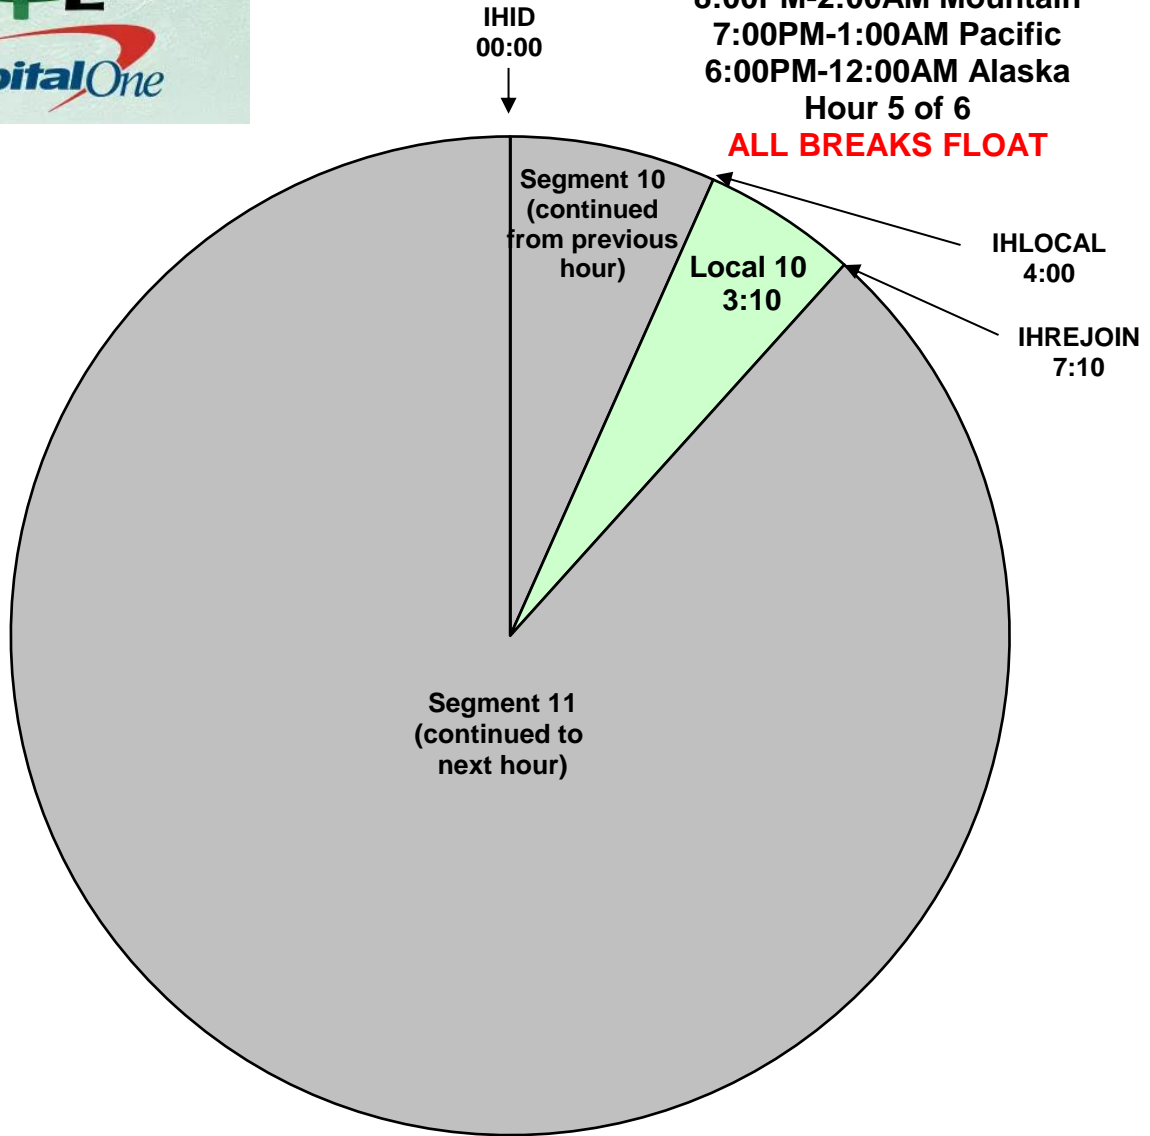

iHeart Radio Jingle Ball 2022

XDS Program: iH Jingle Ball 22

(PID 1080, PGM 136)

Effective Date, December 9th, 2022

Airs live 7:00PM-1:00AM Eastern

6:00PM-12:00AM Central

All other time zones delay XDS playback to

8:00PM-2:00AM Mountain

7:00PM-1:00AM Pacific

6:00PM-12:00AM Alaska

Hour 5 of 6

ALL BREAKS FLOAT

Testing to start Monday December 5th through Thursday December 8th with audio and cues during posted show hours.

IHREJOIN - Rejoins Program

IHID - (:05) Dry Legal ID

IHLINER - (:05) Dry Local Liner

IHEOS – End of Show

All Breaks Float

Legal ID Cue will be triggered as close to the top of hour as practical. First Hour has no ID at start of show.

Up to 4 Floating Liners Per Hour

It is HIGHLY RECOMMENDED that you schedule a board operator for the evening and run a local delay.