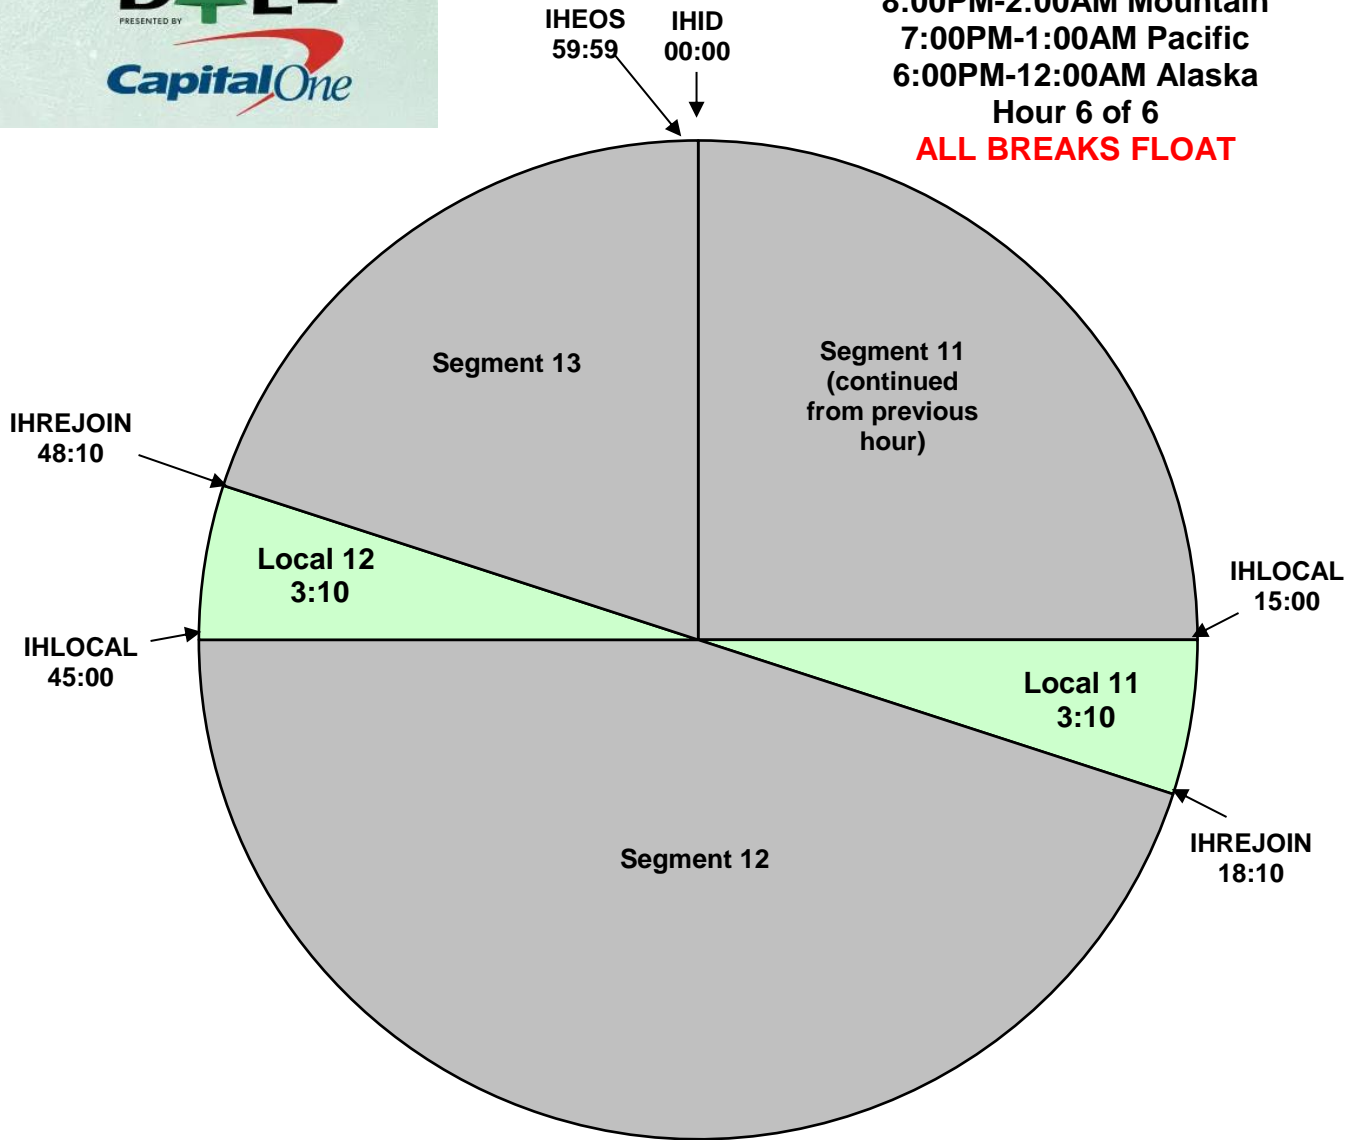

iHeart Radio Jingle Ball 2022

XDS Program: iH Jingle Ball 22

(PID 1080, PGM 136)

Effective Date, December 9th, 2022

Airs live 7:00PM-1:00AM Eastern

6:00PM-12:00AM Central

All other time zones delay XDS playback to

8:00PM-2:00AM Mountain

7:00PM-1:00AM Pacific

6:00PM-12:00AM Alaska

Hour 6 of 6

ALL BREAKS FLOAT

Testing to start Monday December 5th through Thursday December 8th with audio and cues during posted show hours.

IHREJOIN - Rejoins Program

IHID - (:05) Dry Legal ID

IHLINER - (:05) Dry Local Liner

IHEOS – End of Show

All Breaks Float

Legal ID Cue will be triggered as close to the top of hour as practical. First Hour has no ID at start of show.

Up to 4 Floating Liners Per Hour

It is HIGHLY RECOMMENDED that you schedule a board operator for the evening and run a local delay.