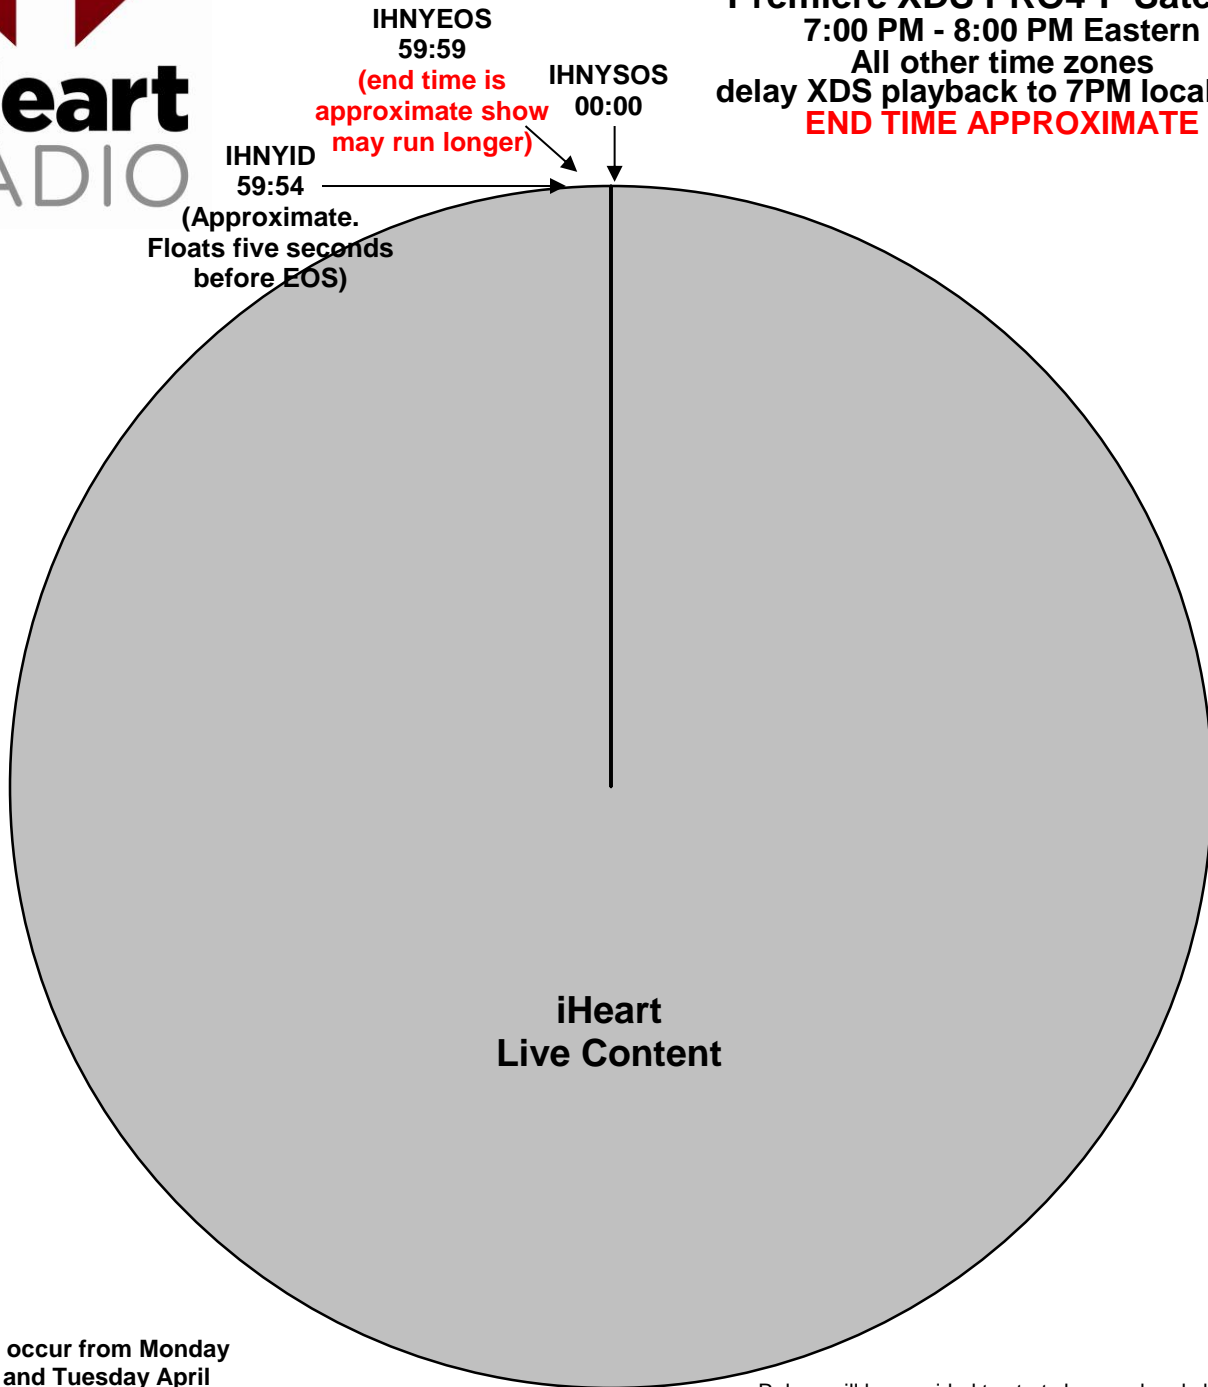

iHeartRadio Icons with John Mellencamp

XDS Program: **iHeart Mellencamp**

Effective Date: April 27th, 2017

Premiere XDS PRO4-P Satellite

7:00 PM - 8:00 PM Eastern

All other time zones
delay XDS playback to 7PM local time
END TIME APPROXIMATE

Relays will be provided to start show and end show during the broadcast:

- XDSRelays:
- IHNYSOS – Start of Show
- IHNYID - Legal ID
- IHNYEOS – End of Show

It is HIGHLY RECOMMENDED that you schedule a board operator for the evening and run a local delay.