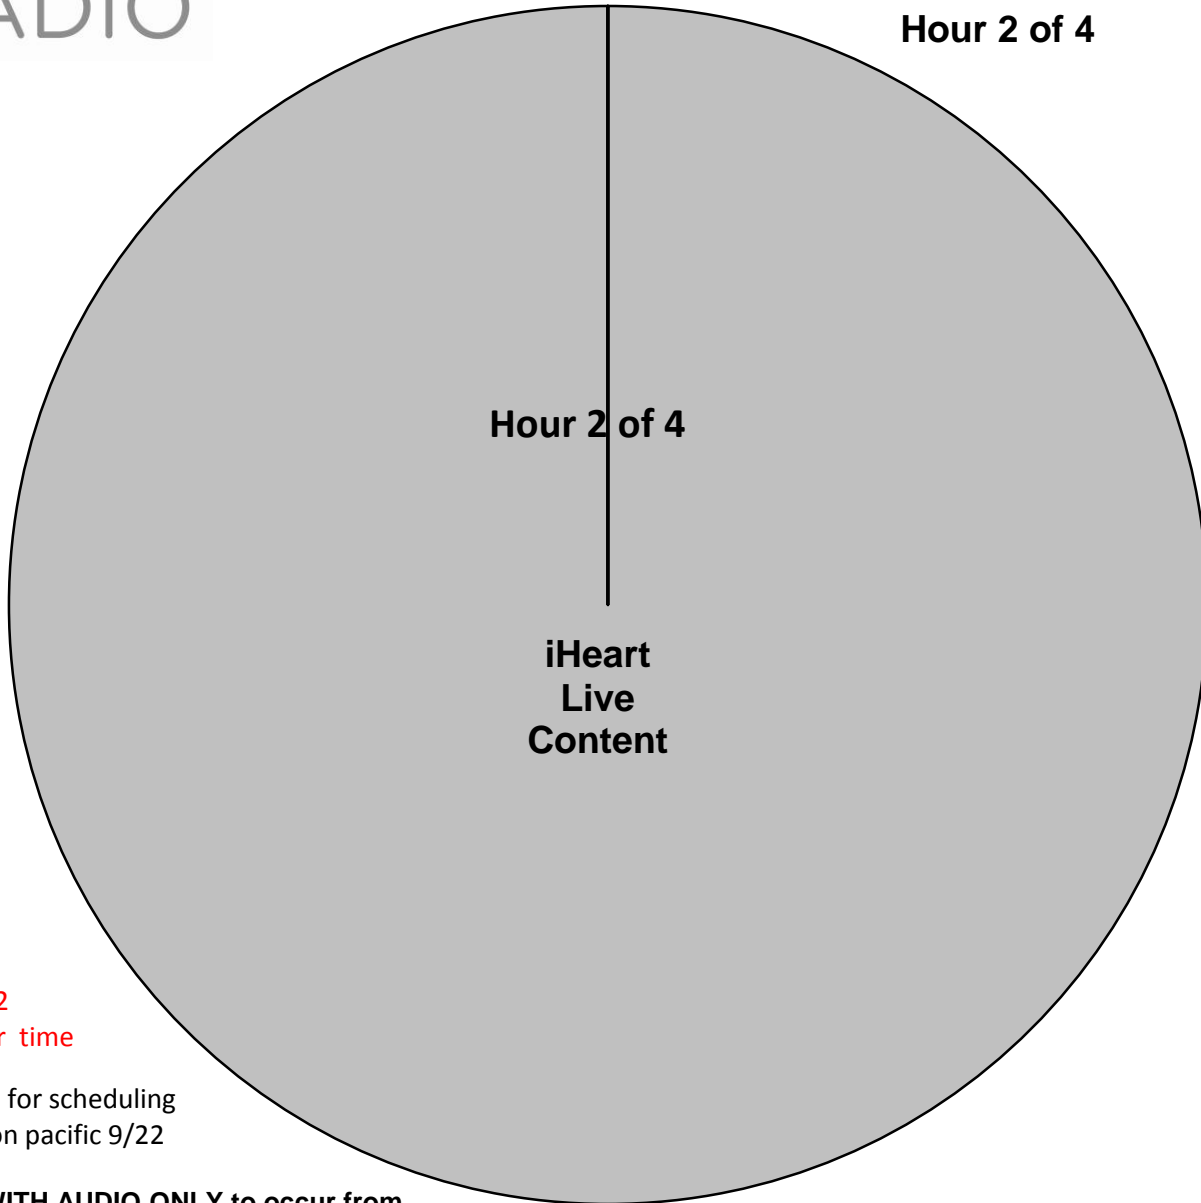

Todos Unidos
XDS Program: IH Todos
Effective Date: September 24th, 2017
Premiere XDS PRO4-P Satellite
Airs live
7:00 PM - 11:00 PM Eastern Time
6:00 PM - 10:00 PM Central Time

Other time zones delay XDS playback to
6:00 PM - 10:00 PM Mountain Time
7:00 PM - 11:00 PM Pacific Time

IHAID
(floats as
close to
top as
practical)
59:55

Hour 2 of 4

V2.0 9/22
Edited air time

Available for scheduling
after noon pacific 9/22

Testing WITH AUDIO ONLY to occur from
Friday Sept 22nd and Saturday September 23rd
during posted show hours.

No cue testing will be done. Cues will be sent during show as normal.

For Technical Assistance call:
Premiere Network Operations Center: 800-276-4431
Technical Info: <http://engineering.premiereradio.com/>