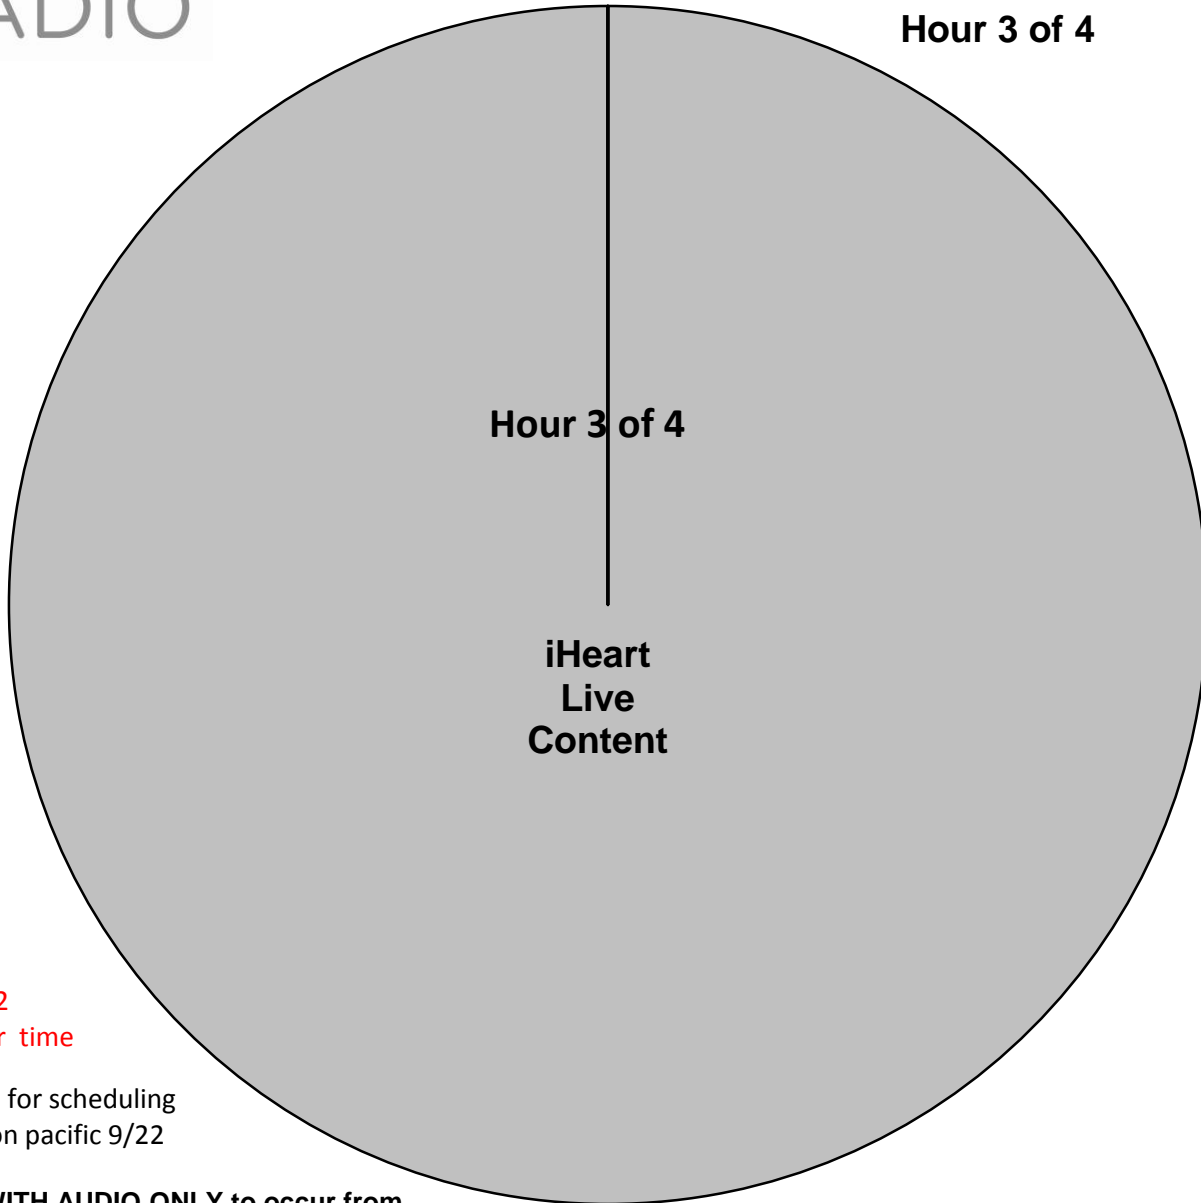

Todos Unidos
XDS Program: IH Todos
Effective Date: September 24th, 2017
Premiere XDS PRO4-P Satellite
Airs live
7:00 PM - 11:00 PM Eastern Time
6:00 PM - 10:00 PM Central Time

Other time zones delay XDS playback to
600 PM - 10:00 PM Mountain Time
7:00 PM - 11:00 PM Pacific Time

IHAID
(floats as
close to
top as
practical)
59:55

V2.0 9/22
Edited air time

Available for scheduling
after noon pacific 9/22

Testing WITH AUDIO ONLY to occur from
Friday Sept 22nd and Saturday September 23rd
during posted show hours.

No cue testing will be done. Cues will be sent during show as normal.

For Technical Assistance call:
Premiere Network Operations Center: 800-276-4431
Technical Info: <http://engineering.premiereradio.com/>