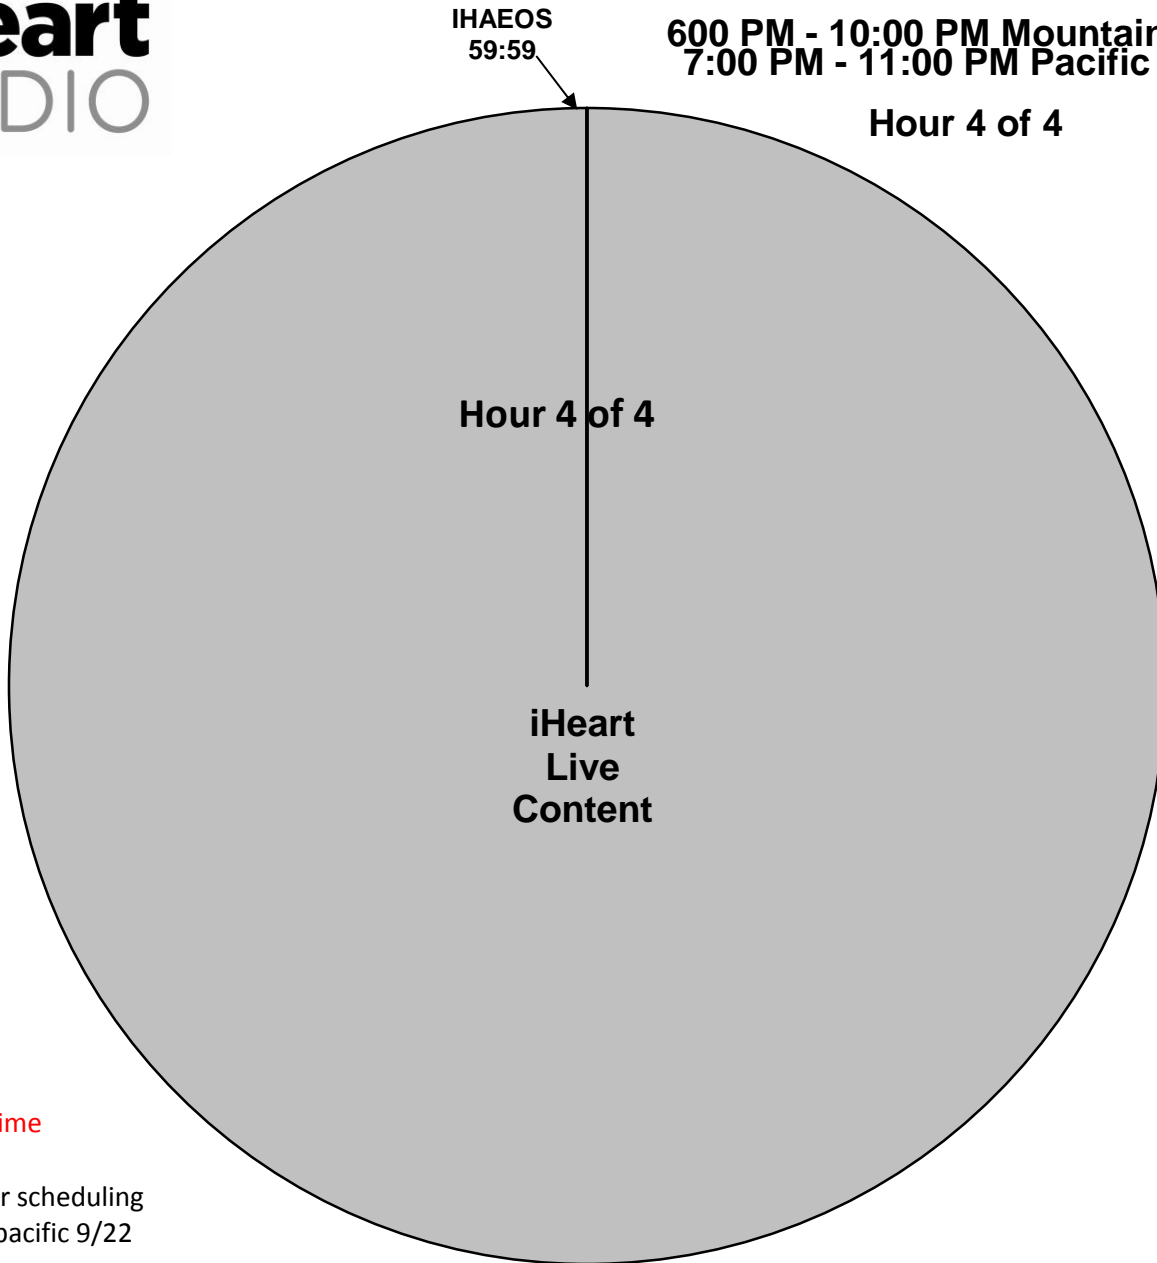

**iHeart**  
RADIO

**Todos Unidos**  
**XDS Program: IH Todos**  
Effective Date: September 24th, 2017  
Premiere XDS PRO4-P Satellite  
Airs live  
7:00 PM - 11:00 PM Eastern Time  
6:00 PM - 10:00 PM Central Time

Other time zones delay XDS playback to

600 PM - 10:00 PM Mountain Time  
7:00 PM - 11:00 PM Pacific Time

V2.0 9/22  
Edited air time

Available for scheduling  
after noon pacific 9/22

Testing WITH AUDIO ONLY to occur from  
Friday Sept 22nd and Saturday September 23rd  
during posted show hours.