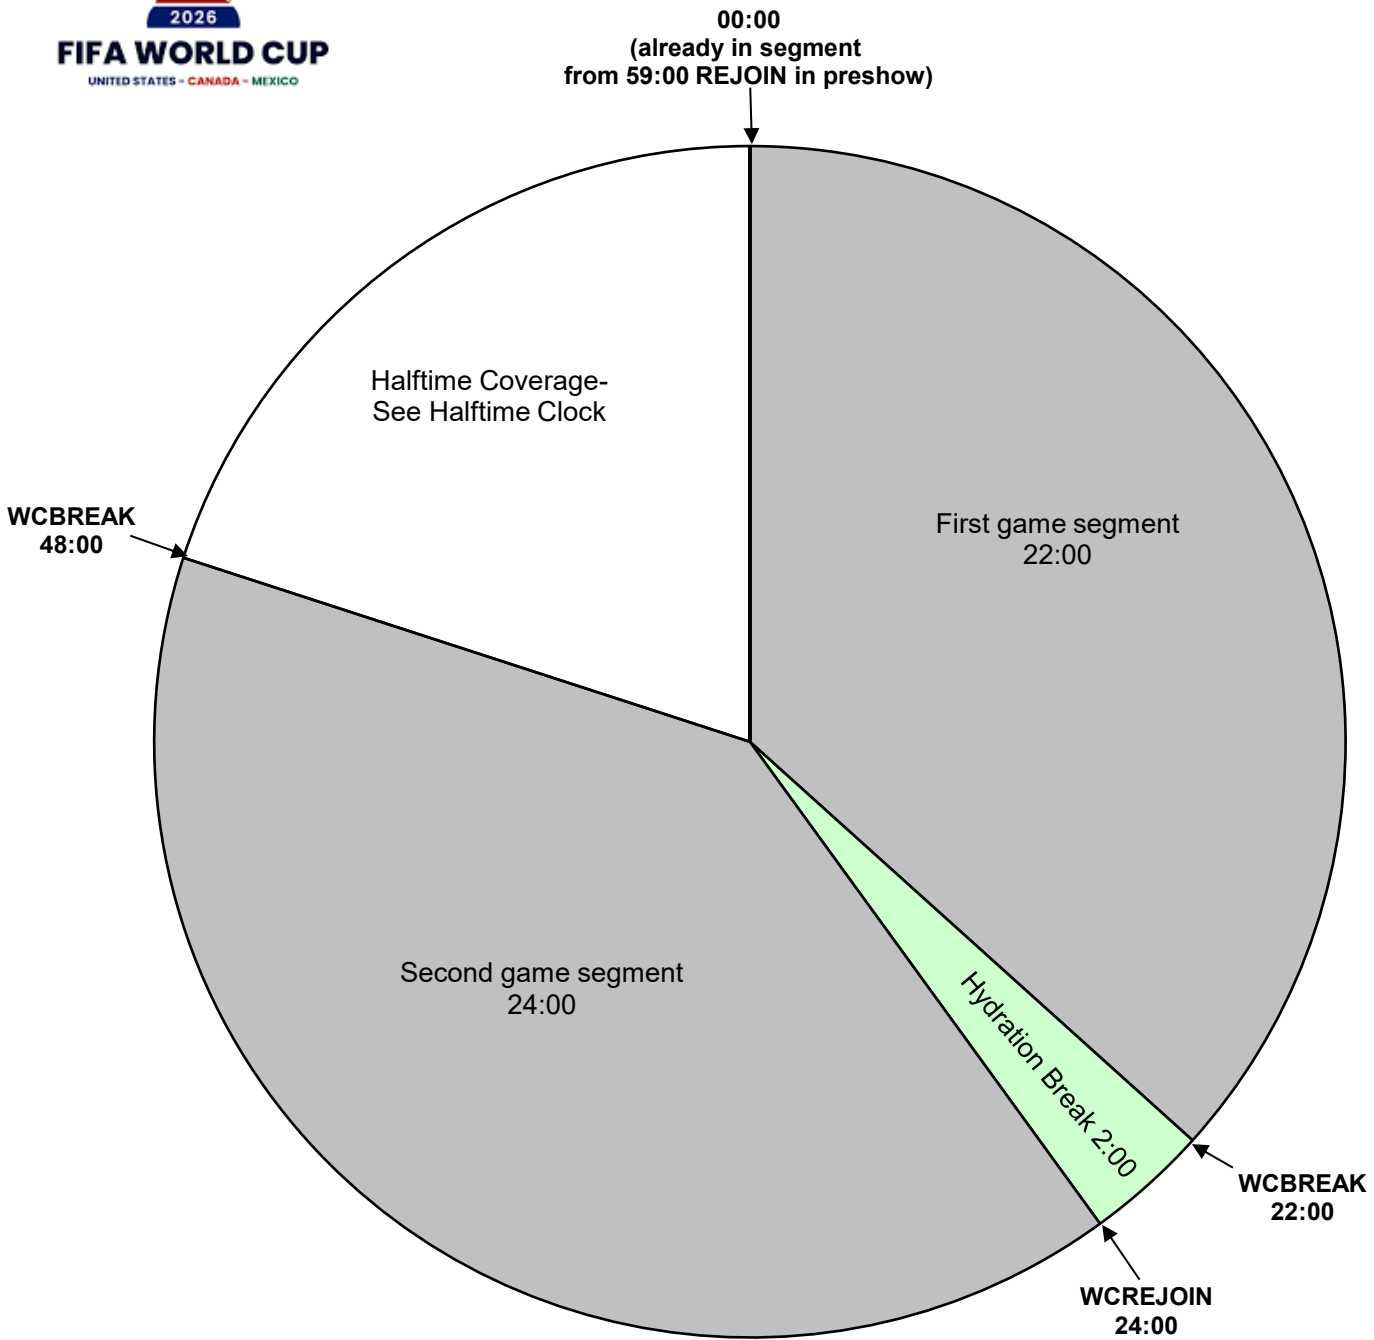

iHeart FIFA World Cup 2026 First Half Coverage PROGRAM CLOCK

For Technical Assistance Call
Premiere Network Operations Center: (800) 276-4431
Technical Info: <http://engineering.premiereradio.com>

premiere
NETWORKS

All breaks float.
Segment from 48:00 may include stop time play

WCBREAK: local streaming start.
WCLOCAL: fires commercial break.