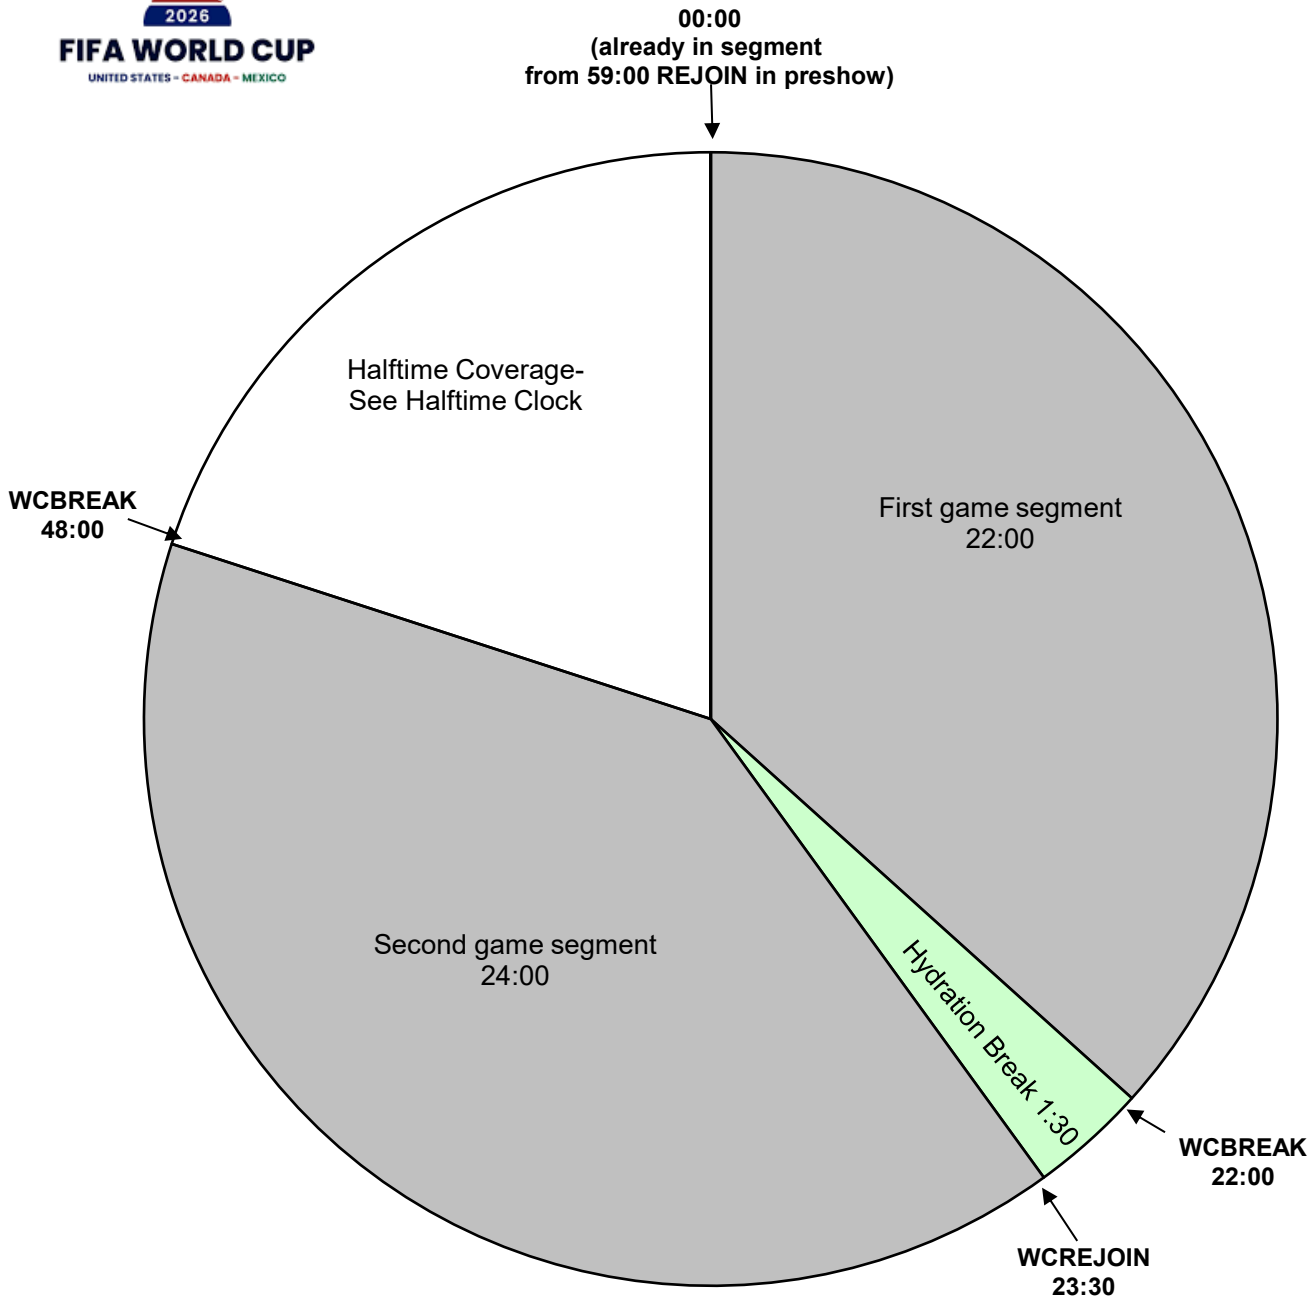

iHeart FIFA World Cup 2026 First Half Coverage PROGRAM CLOCK

For Technical Assistance Call
Premiere Network Operations Center: (800) 276-4431
Technical Info: <http://engineering.premiereradio.com>

All breaks float.
Segment from 48:00 may include stop time play

WCBREAK: local streaming start.
WCLOCAL: fires commercial break.