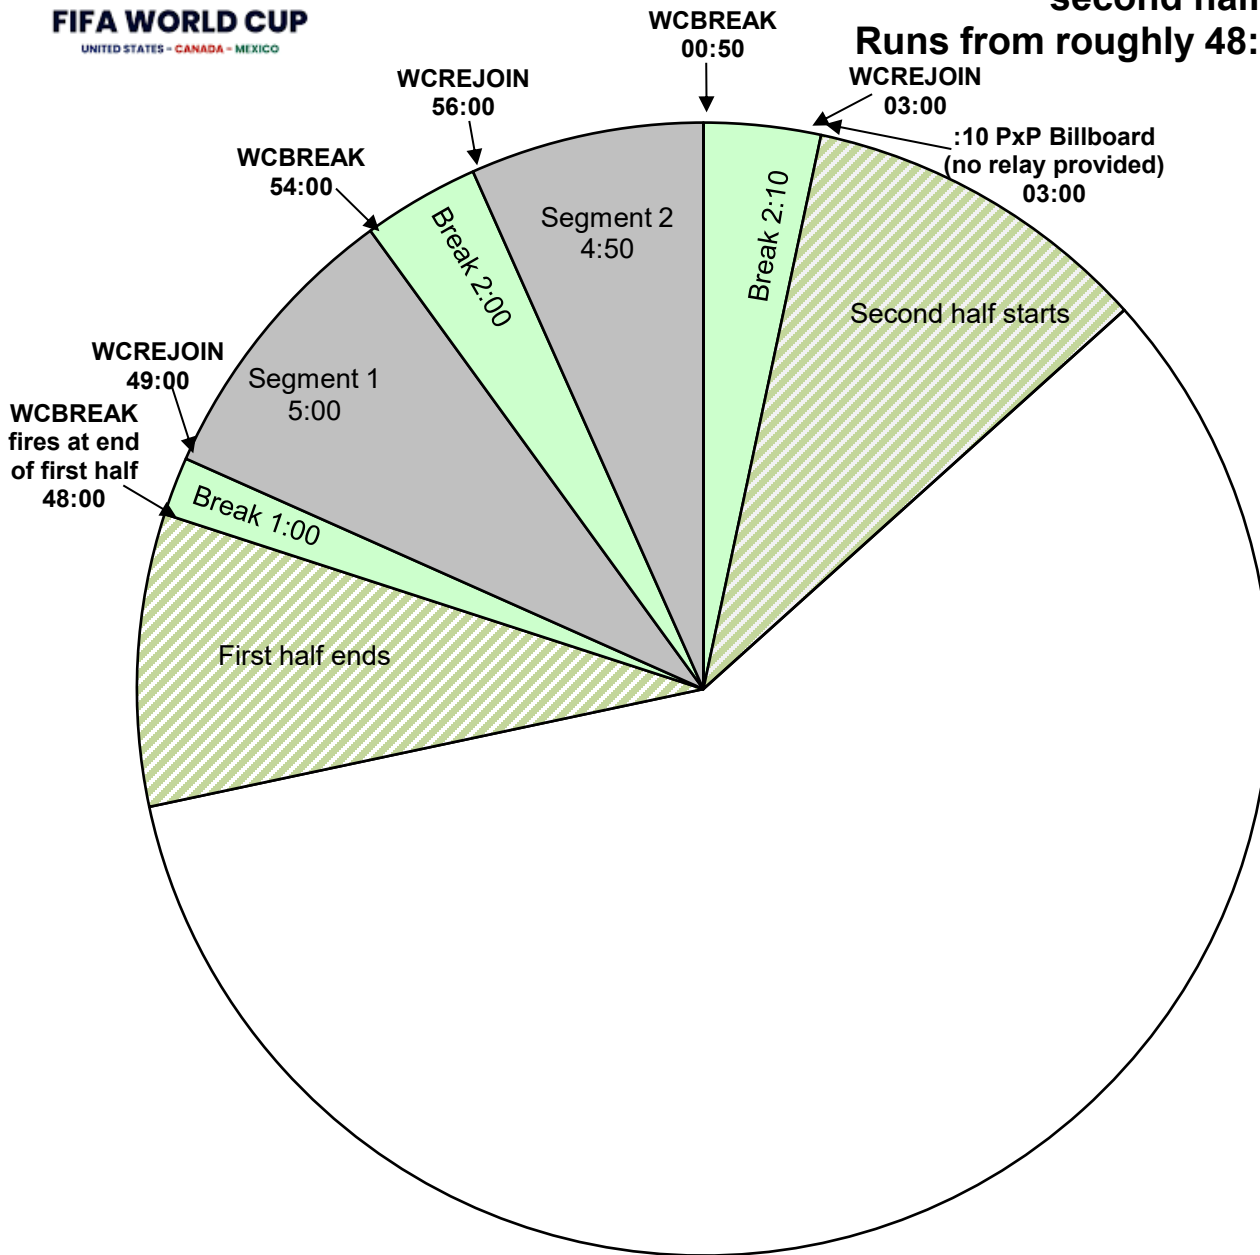

**iHeart FIFA World Cup 2026
Halftime Coverage
PROGRAM CLOCK**
Clock starts at end of first half
Clock ends at beginning of
second half

Runs from roughly 48:00 to 03:00

For Technical Assistance Call
Premiere Network Operations Center: (800) 276-4431
Technical Info: <http://engineering.premiereradio.com>

**All breaks float.
Please ID station during 00:50 break.**

**WCREJOIN: local streaming start.
WCBREAK: fires commercial break.**