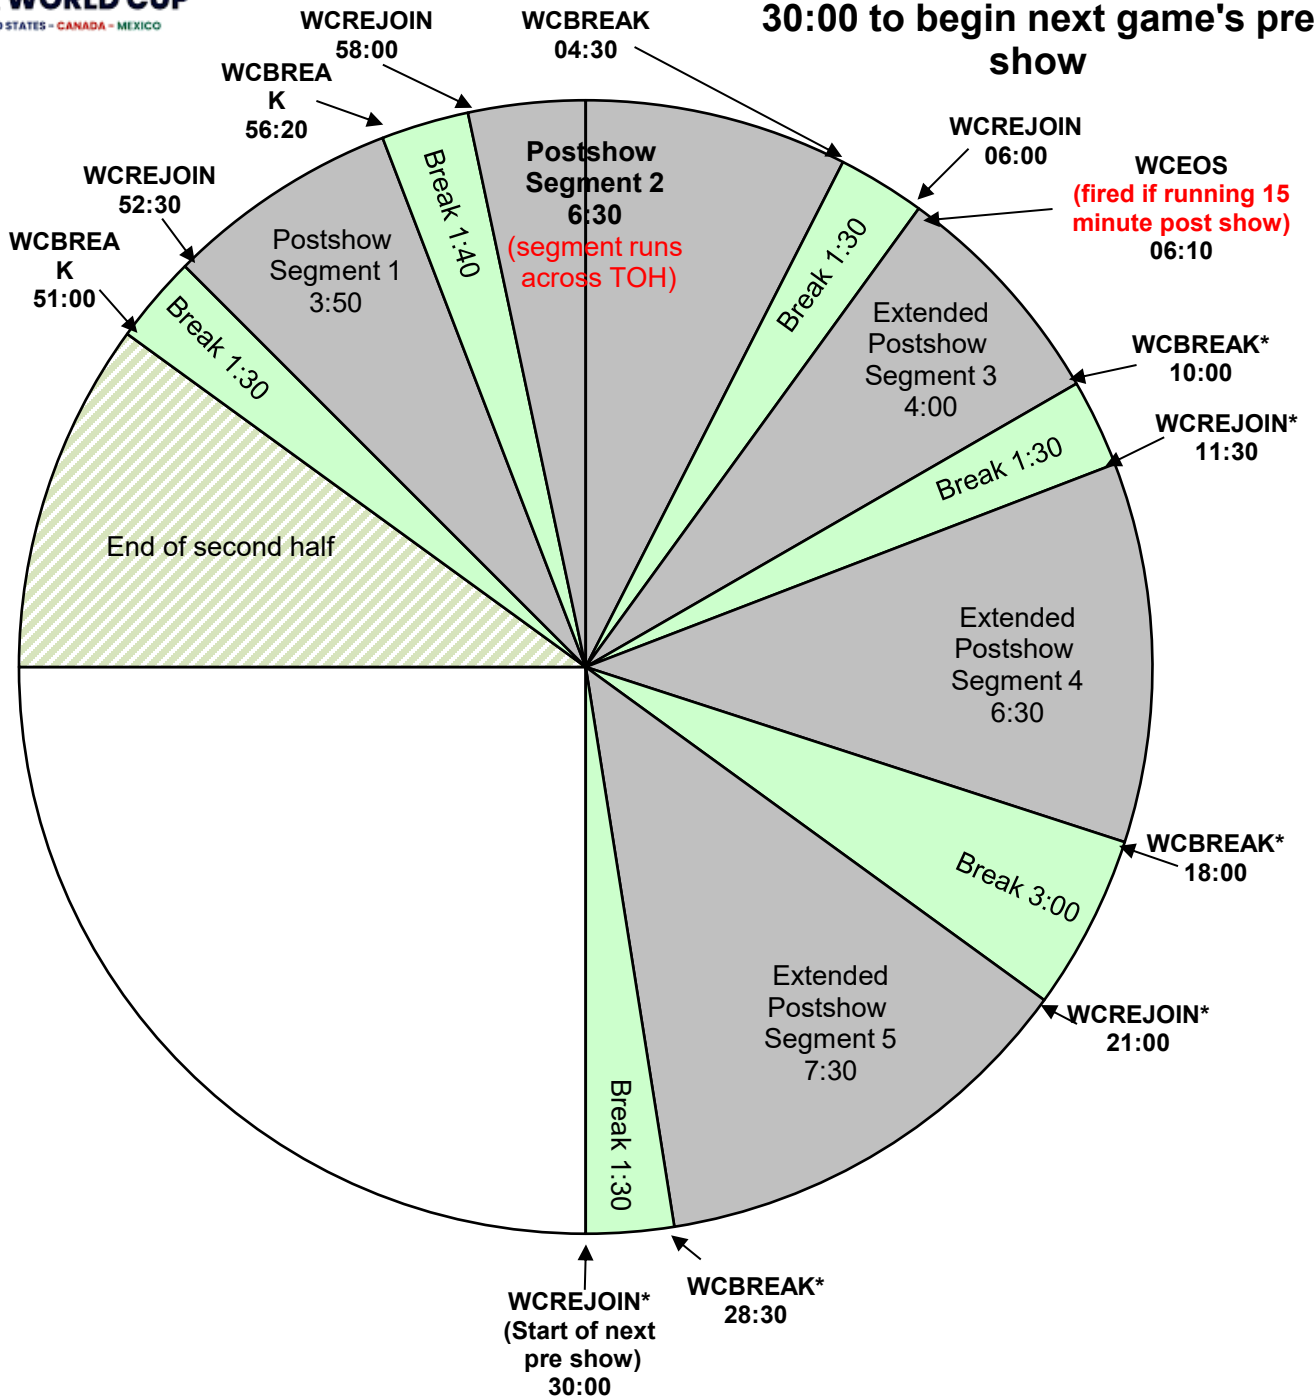

**iHeart FIFA World Cup 2026
Postgame Coverage
PROGRAM CLOCK**
Clock runs from approx. 51:00 to
04:30 for 15 minute post game
30 minute post game runs to
30:00 to begin next game's pre
show

For Technical Assistance Call
Premiere Network Operations Center: (800) 276-4431
Technical Info: <http://engineering.premiereradio.com>

**28:30 Break in extended post show hard timed.
All other breaks float.
Please ID station during 56:20 break.**
Breaks with asterisk (*) are used during 30
minute post show
WCREJOIN: local streaming start.
WCBREAK: fires commercial break.
WCEOS: Fires at end of 15:00 post show