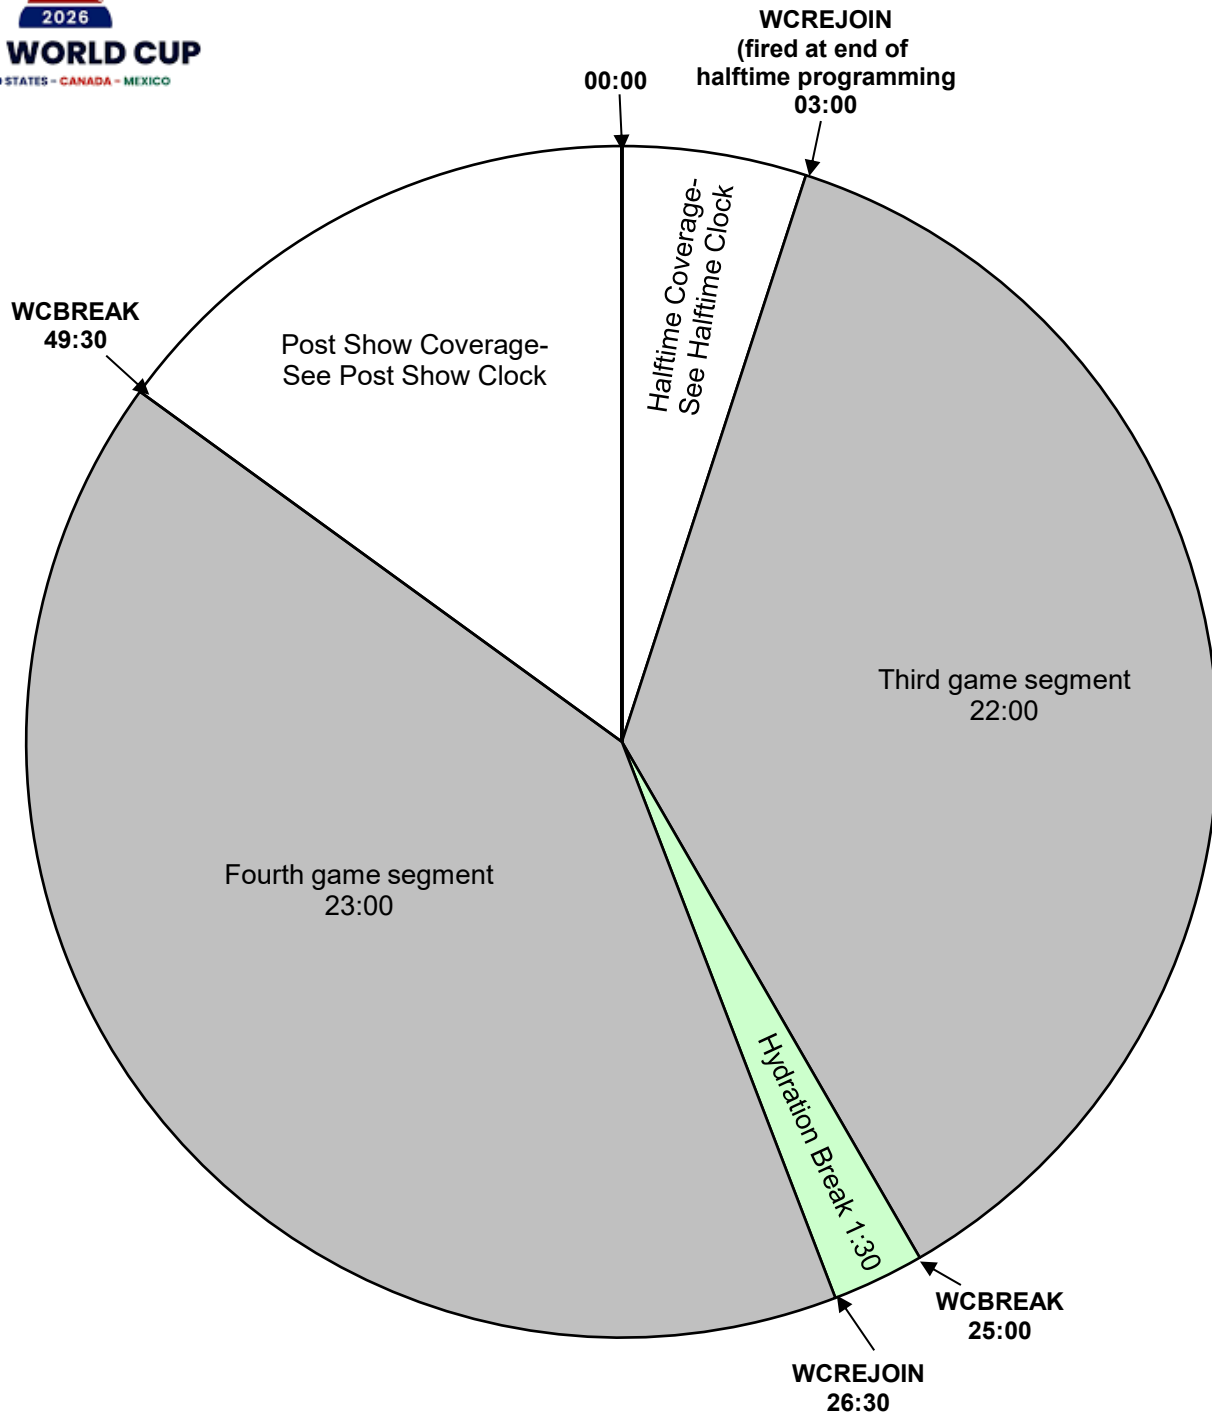

iHeart FIFA World Cup 2026 Second Half Coverage PROGRAM CLOCK

For Technical Assistance Call
Premiere Network Operations Center: (800) 276-4431
Technical Info: <http://engineering.premiereradio.com>

All breaks float.
Segment from 51:00 may include stop time play

WCREJOIN: local streaming start.
WCBREAK: fires commercial break.