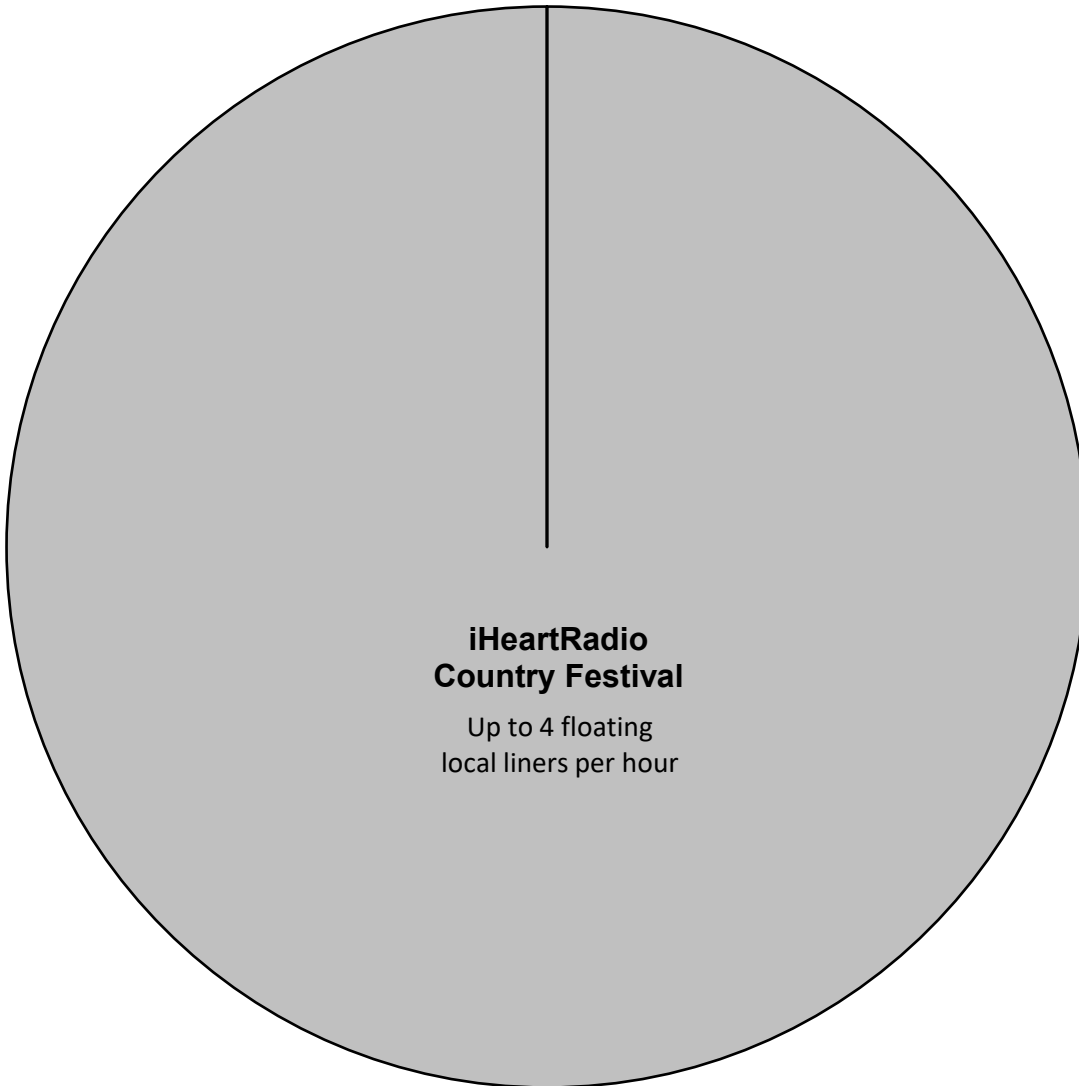

iHeartRadio Country Festival 2026

XDS Program: IH Country Fest 26
PGM 91, PID 1054

Effective Date: Saturday, May 2nd 2026
Premiere XDS PRO4-P Satellite

Airs Live

8:00 PM - 2:00 AM Eastern

7:00 PM - 1:00 AM Central

6:00 PM - 12:00 AM Mountain

5:00 PM - 11:00 PM Pacific

Hour 2 of 6

IHID
00:00