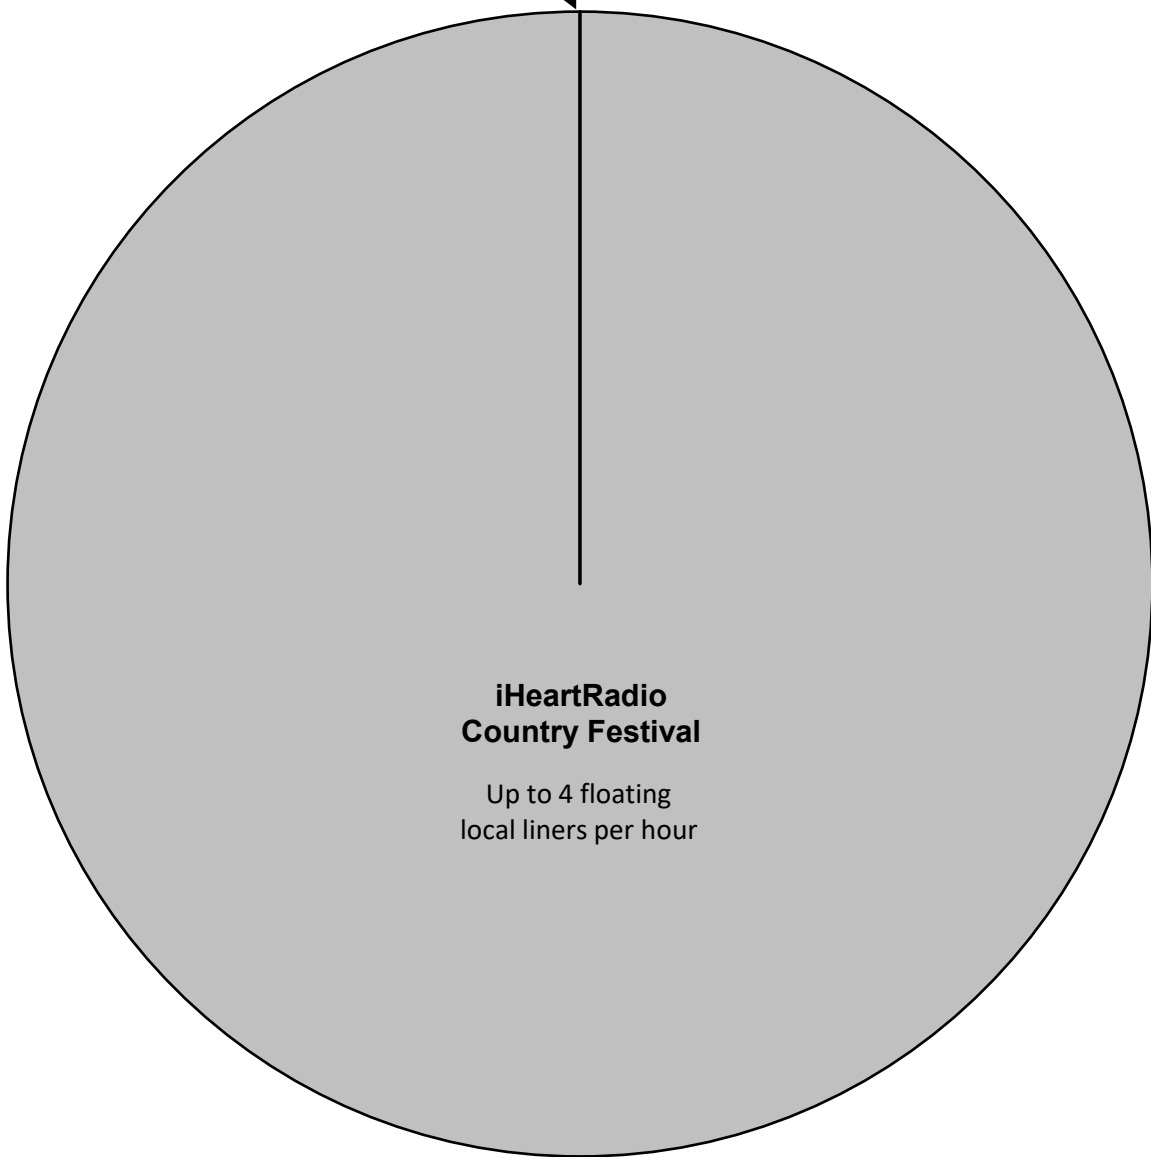

iHeartRadio Country Festival 2026

XDS Program: IH Country Fest 26
PGM 91, PID 1054

Effective Date: Saturday, May 2nd 2026
Premiere XDS PRO4-P Satellite

Airs Live

8:00 PM - 2:00 AM Eastern

7:00 PM - 1:00 AM Central

6:00 PM - 12:00 AM Mountain

5:00 PM - 11:00 PM Pacific

Hour 6 of 6

IHEOS
59:59

IHID
00:00